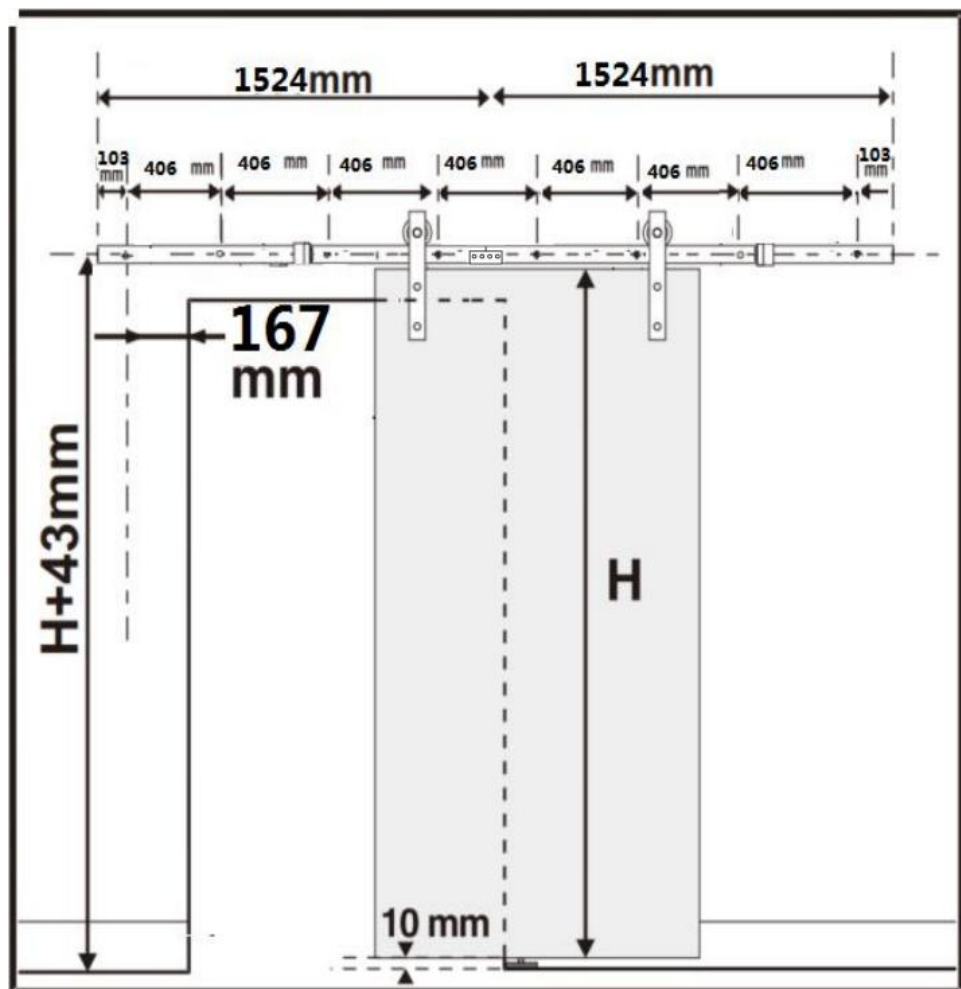

HARDWARE LIST

	10ft Single Door
	2PCS
	8PCS
	M8x90 (8PCS)
	Φ12x50 (8PCS)
	M4*25(2PCS)
	1PCS
	Φ6 (2PCS)
	2PCS
	1PCS
	2PCS
	1PCS
	2PCS
	4PCS
	1PCS
	4PCS

Manufacturer: Shanghaimuxinmuyeyouxiangongsi

Address: Shuangchenglu 803nong11hao1602A-1609shi, baoshanqu, shanghai 200000 CN.