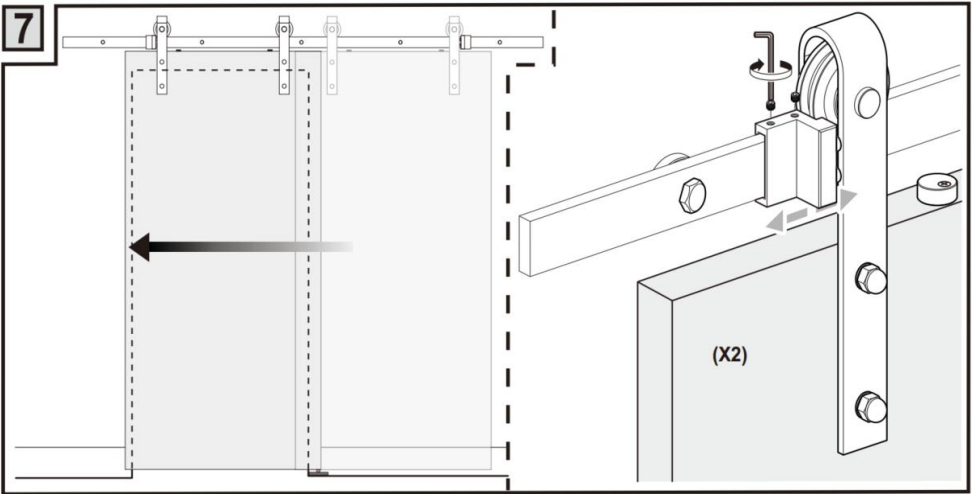

HARDWARE LIST

	10ft Single Door
	2PCS
	8PCS
	M8x90 (8PCS)
	Φ12x50 (8PCS)
	M4*25(2PCS)
	1PCS
	Φ6 (2PCS)
	2PCS
	1PCS
	2PCS
	1PCS
	2PCS
	4PCS
	1PCS
	4PCS

Manufacturer: Shanghaimuxinmuyeyouxiangongsi

Address: Shuangchenglu 803nong11hao1602A-1609shi, baoshanqu, shanghai 200000 CN.