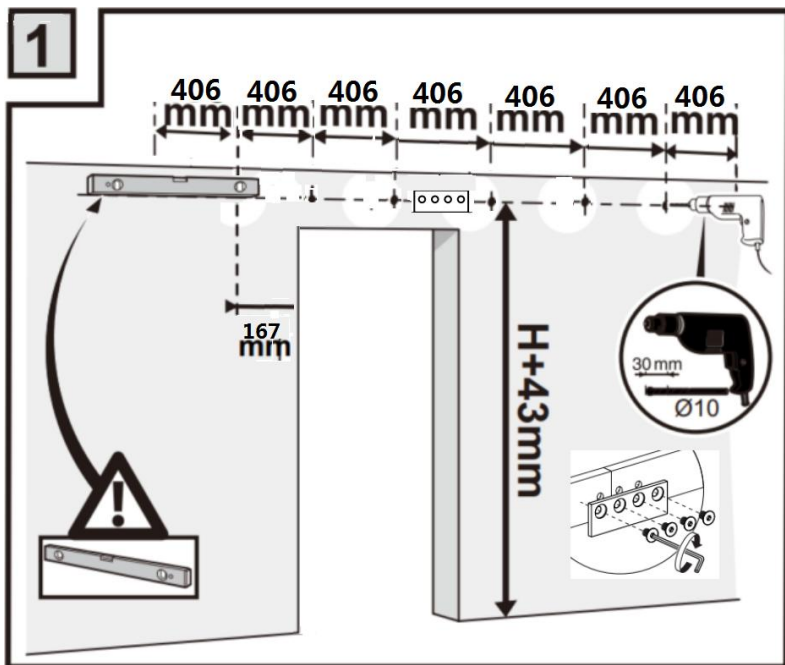

HARDWARE LIST

	10ft Single Door
	2PCS
	8PCS
	M8x90 (8PCS)
	Φ12x50 (8PCS)
	M4*25(2PCS)
	1PCS
	Φ6 (2PCS)
	2PCS
	1PCS
	2PCS
	1PCS
	2PCS
	4PCS
	1PCS
	4PCS

Manufacturer: Shanghaimuxinmuyeyouxiangongsi

Address: Shuangchenglu 803nong11hao1602A-1609shi, baoshanqu, shanghai 200000 CN.