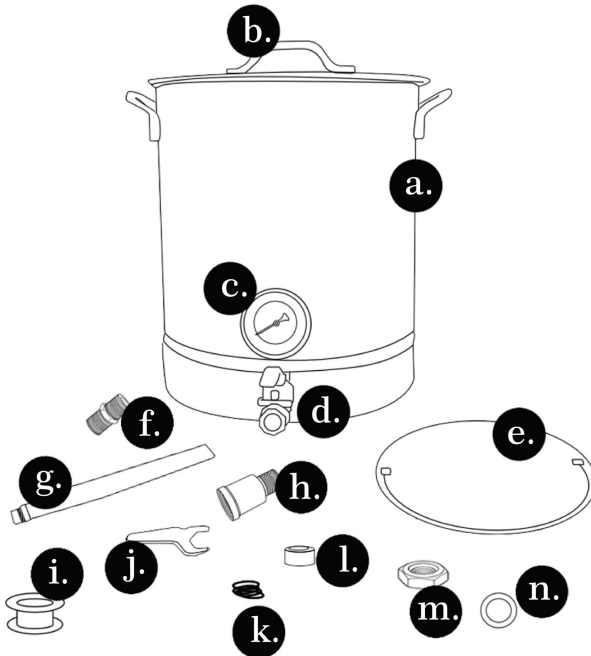

Safety Instruction

Read and understand this entire manual before operating and servicing this product. Failure to follow these warnings and instructions can cause death, personal injury or damage to valuable property.

WARNING: TO PREVENT SERIOUS INJURY FROM TIPPING:

1. This product is not a toy. Do not allow children to play with this item.
2. Use as intended only. Do not stand on the product.
3. Make sure the handle is not loose before each use.
5. Do not exceed the listed weight capacity.
6. Please wear gloves when using to prevent burns

Installation instructions: