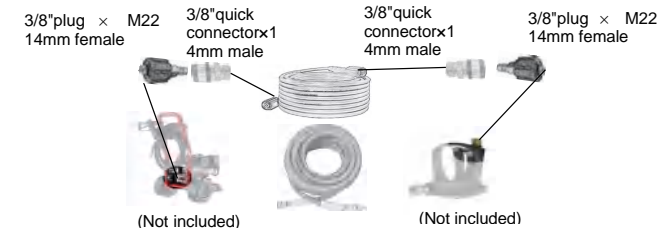

HOW TO USE

Fits Model: 1/4" PVC Hose-25ft-4 set - 1/4" PVC Hose-50ft-6 set - 1/4" PVC Hose-100ft-8 set - 3/8" Wire Hose-100ft-3 set
1. Hose 3/8" female socket connect to adapter 3/8" quick connector-14mm male and then connect to adapter 3/8" plug-M22 14mm female join to the pump.
2. Hose 3/8" female socket connect to adapter 3/8" quick connector-14mm male and then connect to adapter 3/8" plug-M22 14mm female join to the trigger gun.
3. Keep the Hose from being over-wound.
4. Start the power washer or pull the trigger to make it work.
5. After cleaning work is done, please turn off the pressure washer and roll the hose back.
6. If a hose isn't long enough, you can use extension connector to connect.
7. Wire hose does not contain 3/8" quick connector-14mm male and 3/8" quick connector-14mm male, using the same method