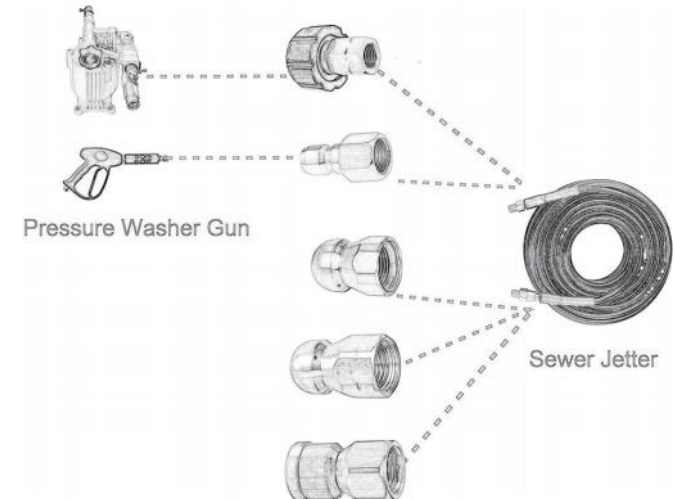

Pressure Washer Pump