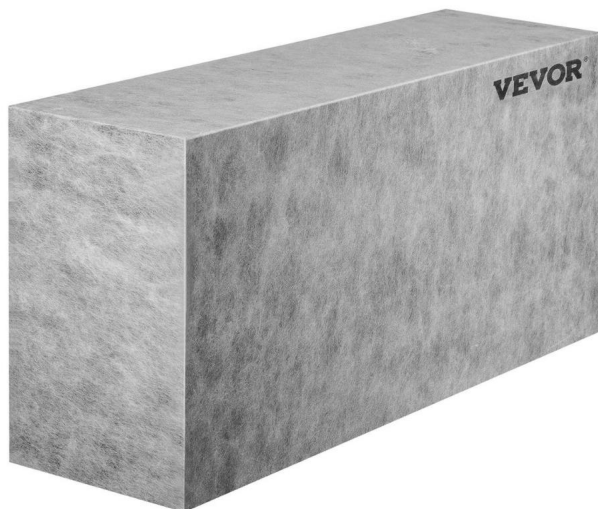

VEVOR®
TOUGH TOOLS, HALF PRICE

Asiento de ducha

MODELO: JQ-38JXD / JQ-48JXD

¿NECESITA AYUDA? ¡CONTÁCTENOS!

¿Tiene preguntas sobre el producto? ¿Necesita asistencia técnica? No dude en ponerse en contacto con

nosotros: Asistencia técnica y certificado de garantía electrónica
www.vevor.com/support

Estas son las instrucciones originales, lea atentamente todas las instrucciones del manual antes de utilizar el producto. VEVOR se reserva una interpretación clara de nuestro manual de usuario. La apariencia del producto estará sujeta al producto que recibió. Perdónenos por no informarle nuevamente si hay actualizaciones de tecnología o software en nuestro producto.