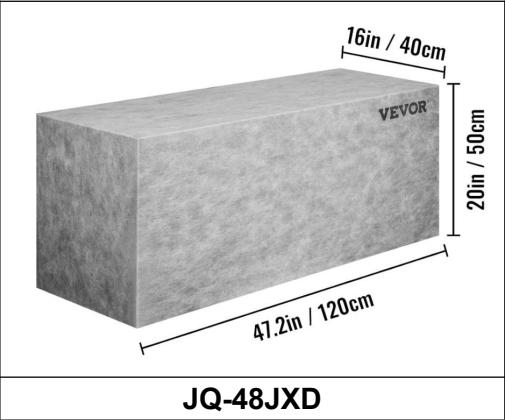

Use legend

COVERED WITH PE MEMBRANE
Superior waterproof performance protect tiles from cracking

Three-layer Design

No Water Penetration