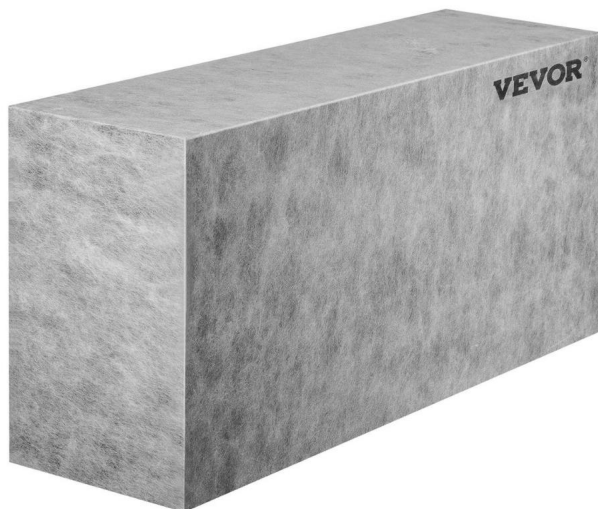

VEVOR®
TOUGH TOOLS, HALF PRICE

Sedile per doccia

MODELLO: JQ-38JXD / JQ-48JXD

HAI BISOGNO DI AIUTO? CONTATTACI!

Hai domande sul prodotto? Hai bisogno di supporto tecnico? Non esitare a contattarci:

Supporto

**tecnico e certificato di garanzia elettronica [www.vevor.com/
support](http://www.vevor.com/support)**

Questa è l'istruzione originale, si prega di leggere attentamente tutte le istruzioni del manuale prima di utilizzare. VEVOR si riserva una chiara interpretazione del nostro manuale utente. L'aspetto del prodotto sarà soggetto al prodotto ricevuto. Vi preghiamo di perdonarci se non vi informeremo di nuovo se ci sono aggiornamenti tecnologici o software sul nostro prodotto.