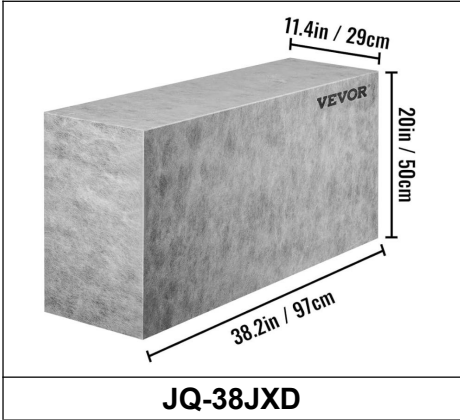

Warning-To reduce the risk of injury, user must read instructions manual carefully.

Model	JQ-38JXD	JQ-48JXD
Specification (inch)	11.5*38*20	48*16*20
Max. Load (kg)	200	200

- ◆ 100% waterproof membrane
- ◆ EPS composite shower bench: we use high density EPS composite materials to manufacture ceramic tile shower seats, which have a solid structure and can withstand loads up to 440 pounds/200 kilograms. The stability and clean appearance can withstand anything without worrying about shaking. Your washing kit will never fall off from the bench.
- ◆ 100% waterproof membrane: Our ceramic tile shower seats are equipped with waterproof membrane. The membrane with three layers of design keeps the water on the surface of the tile without ponding.
- ◆ Easy assembly: This shower brick bench is suitable for any shower installation or bathroom modification project. Just put the ceramic tile bench in the shower. Continue paving shower and shower bench. Get ready to have a sturdy tile seat.
- ◆ Enjoy your bathroom: The floating shower bench is the perfect shower washing kit for any bathroom. Whether you use the ready-made ceramic tile shower seat as a footstool or as a storage rack, it is suitable for spare space. Make your bathroom more and use it as a place to relax after a long day.