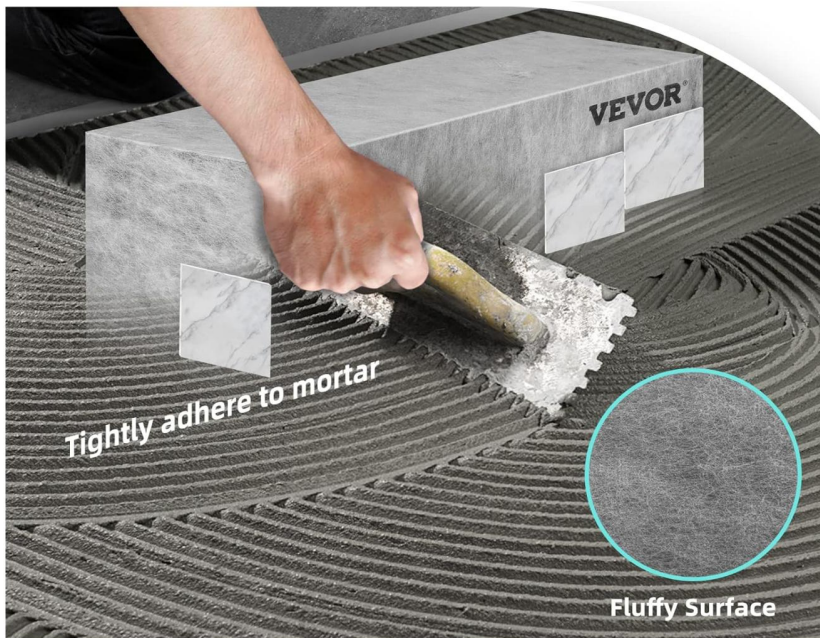

Manufacturer: Shanghaimuxinmuyeyouxiangongsi

Address: Baoshanqu Shuangchenglu 803long 11hao 1602A-1609shi
Shanghai

Imported to AUS: SIHAO PTY LTD.1 ROKEVA STREETEASTWOOD
NSW 2122 Australia

Imported to USA: Sanven Technology Ltd. Suite 250,9166 Anaheim
Place,Rancho Cucamonga,CA91730

UK	REP

Pooledas Group Ltd
Unit 5 Albert Edward House, The Pavilions
Preston, United Kingdom

EC	REP

SHUNSHUN GmbH
Römeräcker 9 Z2021, 76351
Linkenheim-Hochstetten, Germany

Made In China