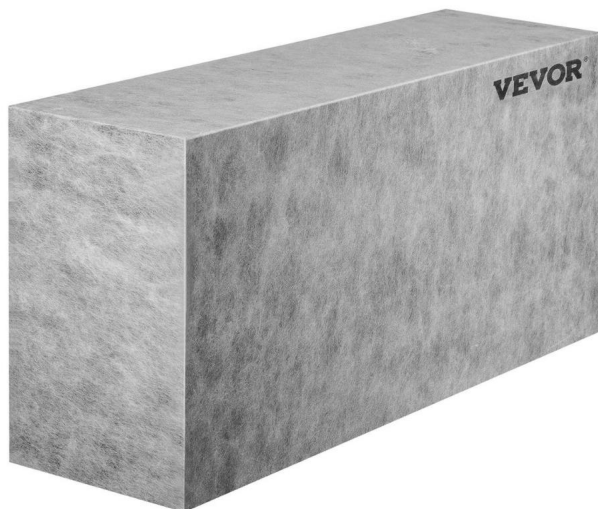

VEVOR®
TOUGH TOOLS, HALF PRICE

Siège de douche

MODÈLE : JQ-38JXD / JQ-48JXD

BESOIN D'AIDE? CONTACTEZ-NOUS!

Vous avez des questions sur nos produits ? Vous avez besoin d'assistance technique ?
N'hésitez pas

à nous contacter : Assistance technique et certificat de garantie
électronique www.vevor.com/support

Il s'agit de la notice d'utilisation d'origine. Veuillez lire attentivement toutes les instructions du manuel avant de l'utiliser. VEVOR se réserve le droit d'interpréter clairement notre manuel d'utilisation. L'apparence du produit dépend du produit que vous avez reçu. Veuillez nous excuser, nous ne vous informerons plus en cas de mise à jour technologique ou logicielle de notre produit.