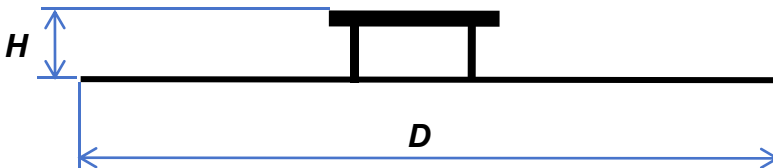

SAVE THESE INSTRUCTIONS

PRODUCT SPECIFICATIONS:

Model#	D(mm)	H(mm)	Weight(kg)
RSHPGZ20YC	Φ508 ±1.5	37±1	2.33

INSTALLATION INSTRUCTIONS OF FIRE RING COVER

<p>Step1:The main part of the cover is placed in an open area</p>	
<p>Step2:Find out the accessories and install the handles</p>	
<p>Step3:Installation completes the finished product</p>	