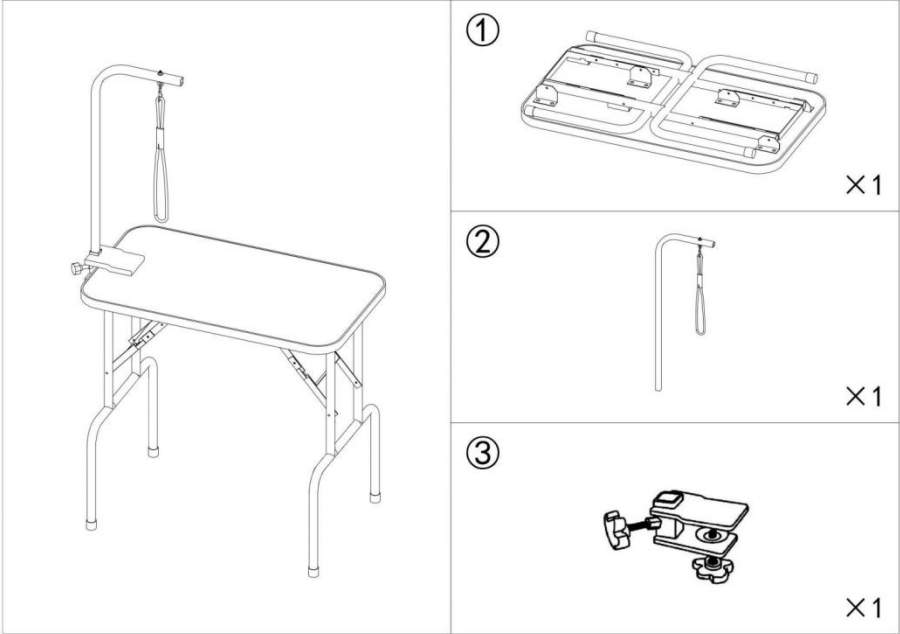

SAVE THESE INSTRUCTIONS

Model	GT-202
Table Size(inch/mm)	31.8*18.1 / 806*460
Table Height(inch/mm)	30 / 760
Max. Load (lbs / kg)	220 / 99.8

Product Introduction

Product Installation

Manufacturer: Shanghaimuxinmuyeyouxiangongsi