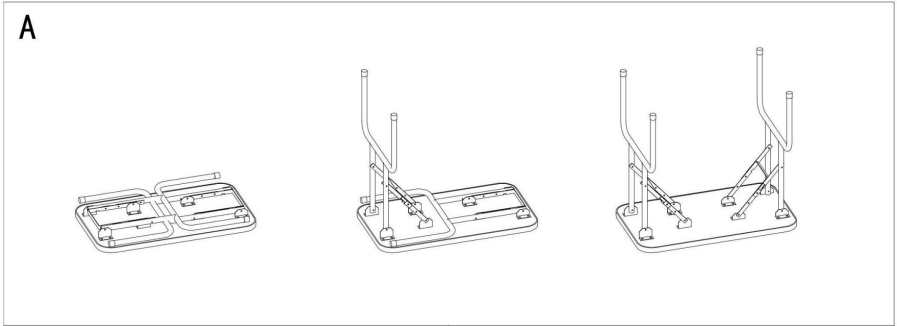

SAVE THESE INSTRUCTIONS

Model	GT-202
Table Size(inch/mm)	31.8*18.1 / 806*460
Table Height(inch/mm)	30 / 760
Max. Load (lbs / kg)	220 / 99.8

Product Introduction

Product Installation

Manufacturer: Shanghaimuxinmuyeyouxiangongsi