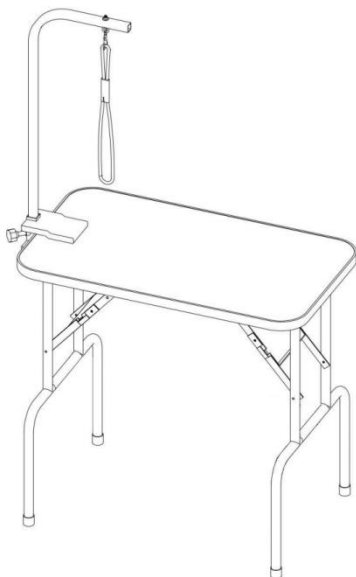

VEVOR®

TOUGH TOOLS, HALF PRICE

PET GROOMING TABLE

MODEL:GT-202

NEED HELP? CONTACT US!

Have product questions? Need technical support? Please feel free to contact us:

Technical Support and E-Warranty Certificate
www.vevor.com/support

This is the original instruction, please read all manual instructions carefully before operating. VEVOR reserves a clear interpretation of our user manual. The appearance of the product shall be subject to the product you received. Please forgive us that we won't inform you again if there are any technology or software updates on our product.