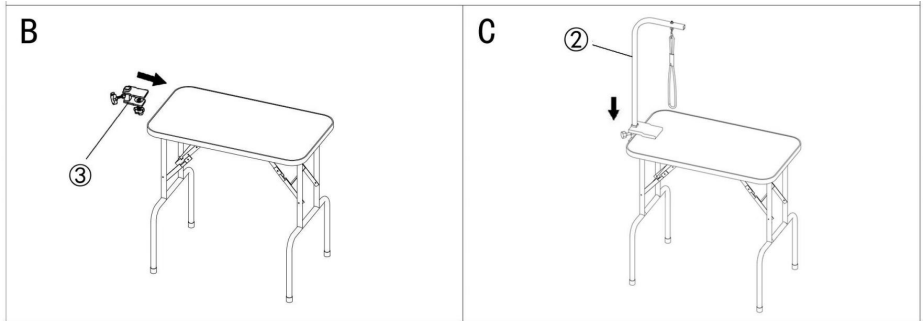

SAVE THESE INSTRUCTIONS

Model	GT-202
Table Size(inch/mm)	31.8*18.1 / 806*460
Table Height(inch/mm)	30 / 760
Max. Load (lbs / kg)	220 / 99.8

Product Introduction

Product Installation

Manufacturer: Shanghaimuxinmuyeyouxiangongsi