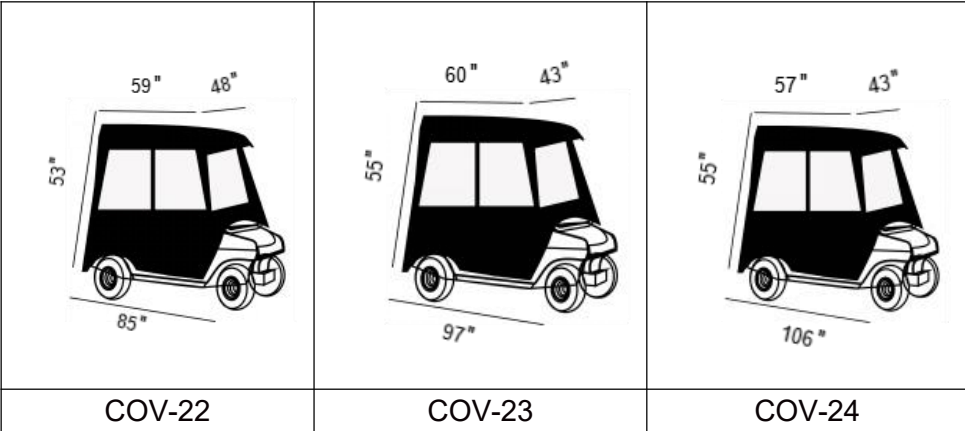

PRODUCT PARAMETERS

Product Name:	Golf Cart Cover		
Product Material:	High density polyester 600D + PVC	High density polyester 420D + PVC	High density polyester 600D + PVC
Product Color:	Black	Black	Black
Model:	COV-22	COV-23	COV-24
Fits for the chair size: (L*W*H)	59"x48"x53"	60"x43"x55"	57"x43"x55"
Models:	2 seats	4 seats	4 seats