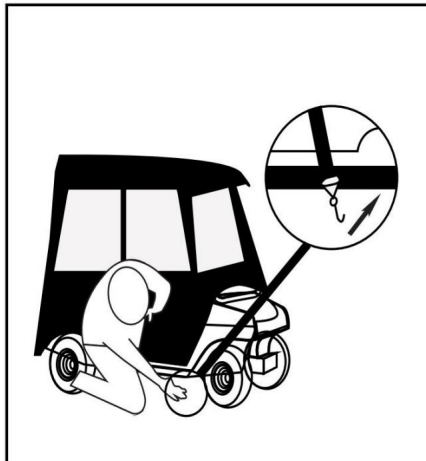

BEWAAR DEZE INSTRUCTIES

Installatiemethode

1. Tile the golf car cover on the golf car roof.

2. Stretch the car cover, according to the four sides of the golf car .

3. Tighten the zippers of the doors on both sides.