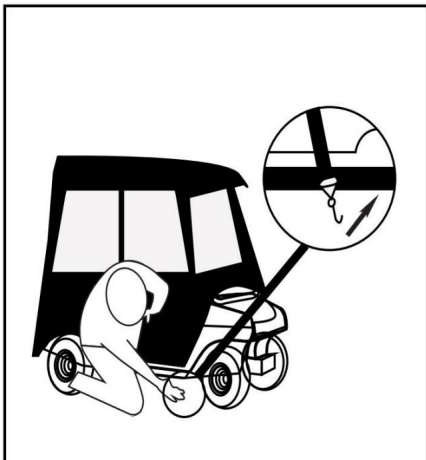

SPARA DESSA INSTRUKTIONER

Installationsmetod

1. Tile the golf car cover on the golf car roof.

2. Stretch the car cover, according to the four sides of the golf car .

3. Tighten the zippers of the doors on both sides.