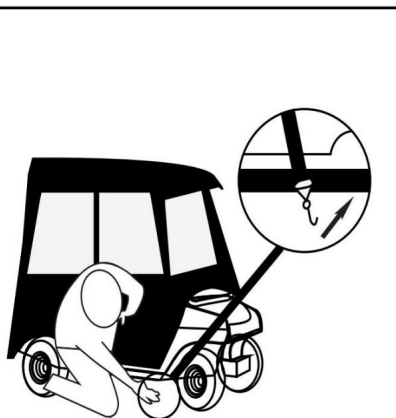

GUARDE ESTAS INSTRUCCIONES

Método de instalación

1. Tile the golf car cover on the golf car roof.

2. Stretch the car cover, according to the four sides of the golf car .

3. Tighten the zippers of the doors on both sides.