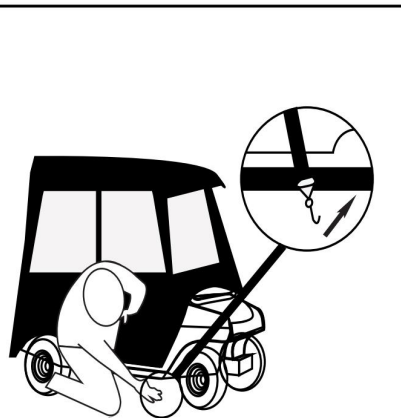

SAVE THESE INSTRUCTIONS

Installation Method

1. Tile the golf car cover on the golf car roof.

2. Stretch the car cover, according to the four sides of the golf car .

3. Tighten the zippers of the doors on both sides.