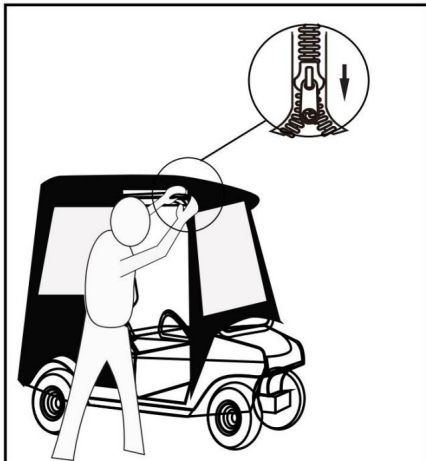

BEWAAR DEZE INSTRUCTIES

Installatiemethode

1. Tile the golf car cover on the golf car roof.

2. Stretch the car cover, according to the four sides of the golf car .

3. Tighten the zippers of the doors on both sides.