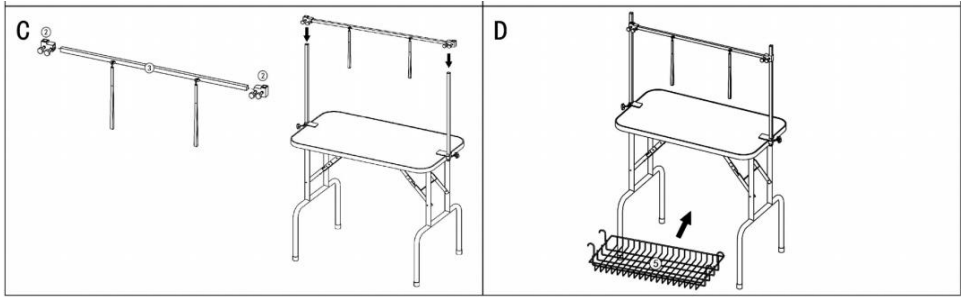

SAVE THESE INSTRUCTIONS

Model	GT-202H
Table Size(inch/mm)	44.8*24/ 1138*611
Table Height(inch/mm)	31.5 / 800
Max. Load (lbs / kg)	330 / 149.7

Product Introduction

Product Installation

Manufacturer: Shanghaimuxinmuyeyouxiangongsi