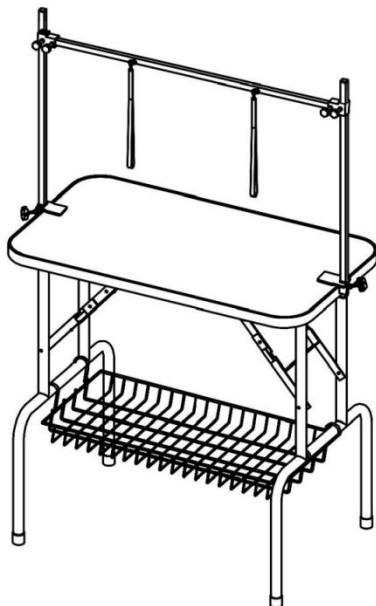

VEVOR®

TOUGH TOOLS, HALF PRICE

PET GROOMING TABLE

MODEL:GT-202H

NEED HELP? CONTACT US!

Have product questions? Need technical support? Please feel free to contact us:

Technical Support and E-Warranty Certificate
www.vevor.com/support

This is the original instruction, please read all manual instructions carefully before operating. VEVOR reserves a clear interpretation of our user manual. The appearance of the product shall be subject to the product you received. Please forgive us that we won't inform you again if there are any technology or software updates on our product.