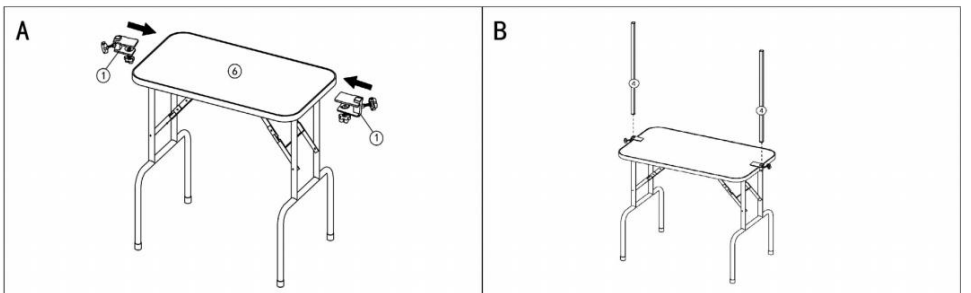

SAVE THESE INSTRUCTIONS

Model	GT-202H
Table Size(inch/mm)	44.8*24/ 1138*611
Table Height(inch/mm)	31.5 / 800
Max. Load (lbs / kg)	330 / 149.7

Product Introduction

Product Installation

Manufacturer: Shanghaimuxinmuyeyouxiangongsi