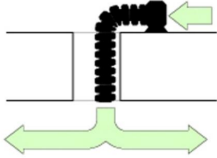

APPLICATION

APPLICATION:

Prevention the oxygen deficiency.