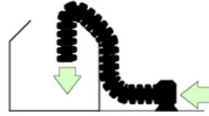

Spot air supply.