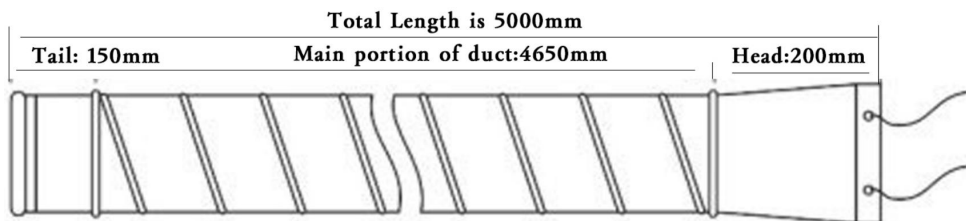

Negative Pressure Air Supply Connection Method:

① Insert one tail ring about 45 degrees into the steel ring of another pipe.

② Pull it back, it's airtight.

VENTILATION PIPE STRUCTURE CHART

Manufacturer: Shanghaimuxinmuyeyouxiangongsi