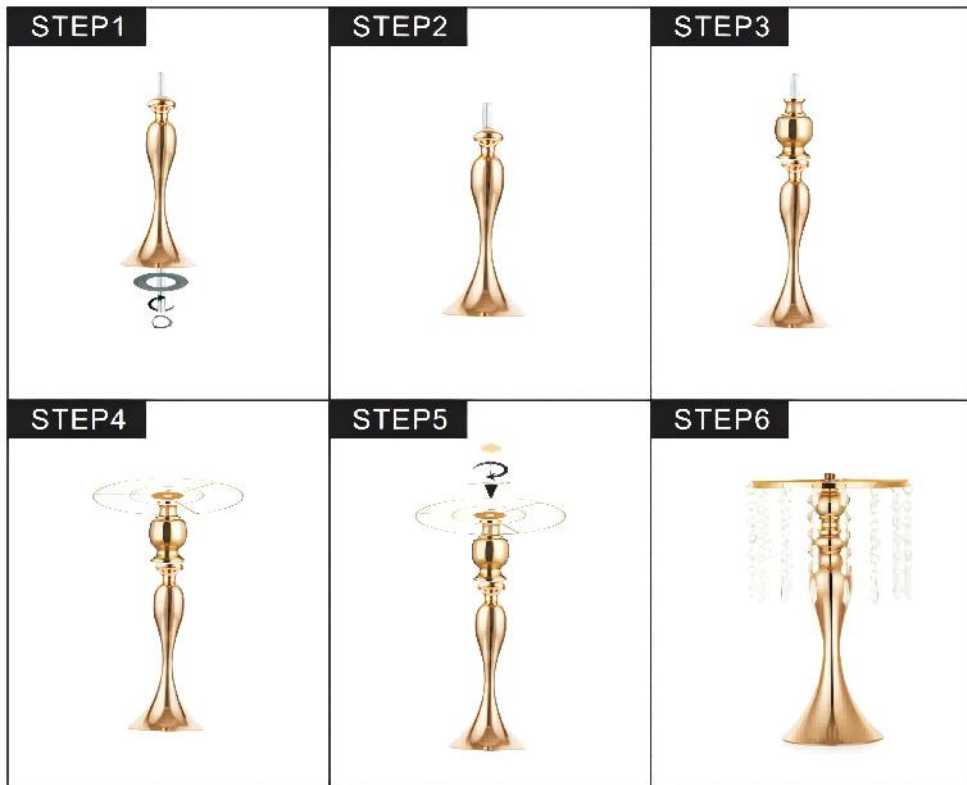

VEVOR

Upgrade · The Home Creator Way

Metal Wedding Vase

**MODEL:LJL-10 LJL-11 LJL-12 LJL-13 LJL-14
LJL-15 LJL-16**

MODEL:LJL-10 LJL-11 LJL-12 LJL-13 LJL-14 LJL-15 LJL-16

Product pictures are for reference only, please refer to the real thing.

Warning -To reduce the risk of injury,user must read instructions manual carefully.

INSTALLATION

Model: LJL-10

Model: LJL-11

24Pcs

Model: LJL-12

Model: LJL-13

Model: LJL-14

Model: LJL-15

STEP 1

STEP 2

STEP 3

STEP 4

Model: LJL-16

PARTS LIST

| No | Model | Number | Size |
|----|--------|--------|-------------|
| 1 | LJL-10 | 16pcs | Φ83*260 mm |
| 2 | LJL-11 | 20pcs | Φ205*335 mm |
| 3 | LJL-12 | 16pcs | Φ130*380 mm |
| 4 | LJL-13 | 20pcs | Φ125*430 mm |
| 5 | LJL-14 | 4pcs | Φ170*510 mm |
| 6 | LJL-15 | 12pcs | Φ130*550 mm |
| 7 | LJL-16 | 10pcs | Φ185*100 mm |