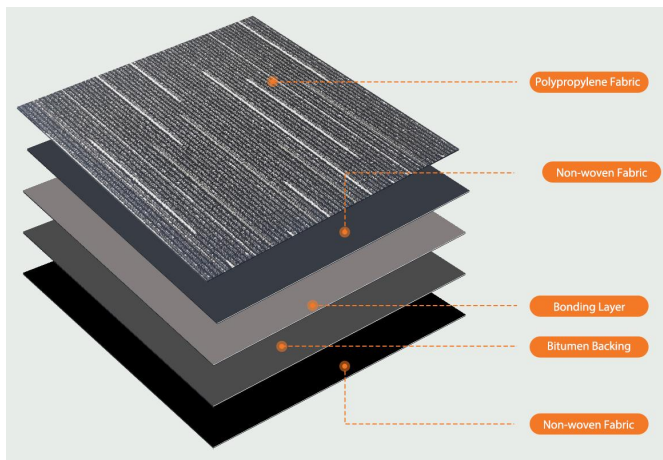

Prozessmerkmale

- Geeignet für Schlafzimmer, Küchen, Keller, Arbeitszimmer, Spielzimmer, Waschküchen, Eingangsbereiche, Mietobjekte, Schlafsäle, Flure, Einzelhandelsgeschäfte, Büros und viele andere Anwendungen.
- Wiederverwendbar, ersetzen Sie einfach das doppelseitige Klebeband, um es an anderer Stelle wieder zu verwenden. Sie müssen nicht den gesamten Teppich ersetzen. Für passendere Lösungen ist der Kauf einer Klebeinstallation erforderlich.
- Bitumenrücken , rutschfeste Schalldämmung, kann das Verrutschen der Fliesen verhindern; es reduziert auch Lärm und schützt den Boden.
- Polyestergerewebe mit hervorragender Haltbarkeit und Beständigkeit gegen Flecken, Ausbleichen und Verblässen sowie Beständigkeit gegen Abnutzung und Feuchtigkeit.