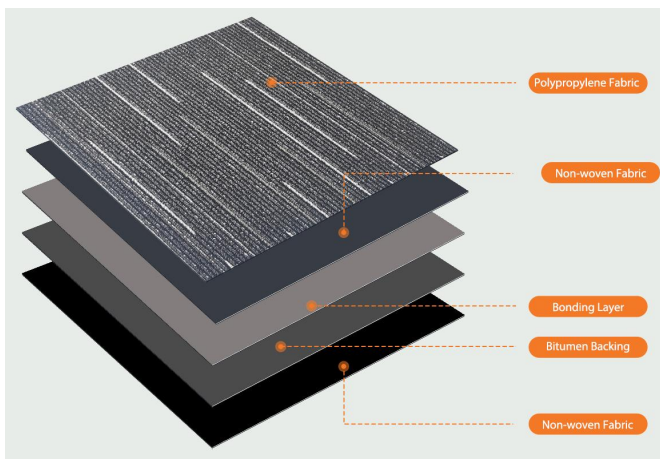

Model	Specification (inch)	Thickness (mm)	Quantity (pcs)	Color
SXP-LQ-KW 2-5	24*24	6	24	Grey
SXP-LQ-KW 2-6	24*24	6	24	Dark Brown
SXP-LQ-D05	20*20	5	16	Dark Brown
SXP-LQ-CGL 01	20*20	6	24	Multicolor

There are 40 self-adhesive stickers.

Material introduction

Process Characteristics

◆ Suitable for bedrooms, kitchens, basements, study rooms, playrooms, laundry rooms,