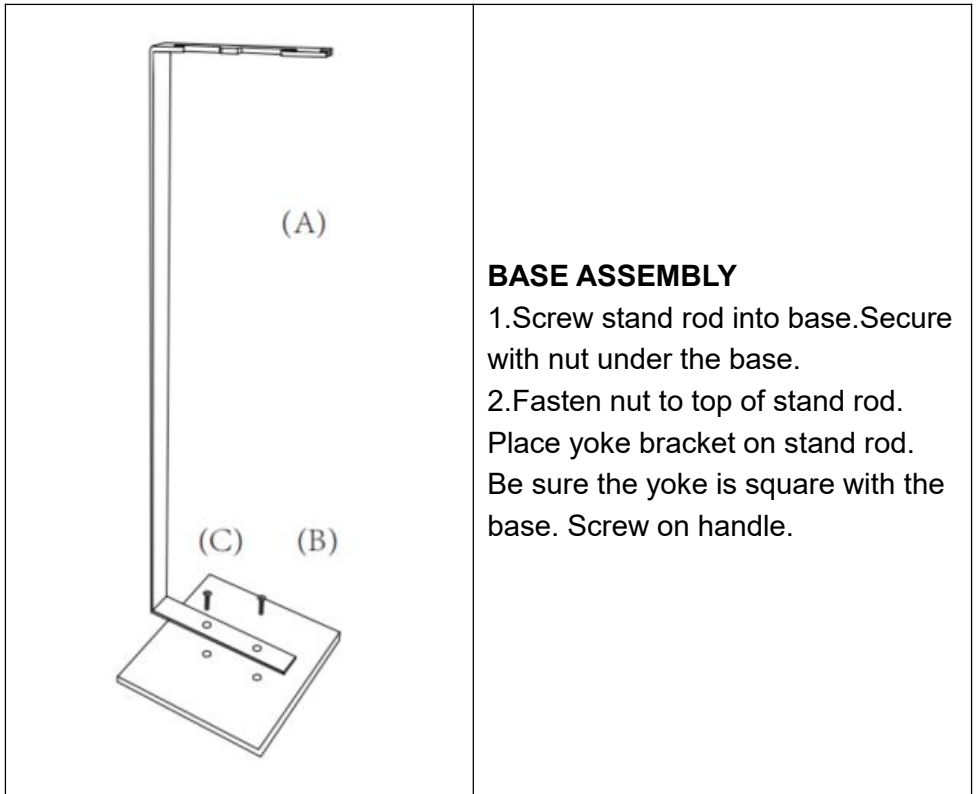

SAVE THIS MANUAL

Model	T38010BK
Tools Height	40 inch
Stand Overall Dimension(s)	875×185×185mm (After assembly)
Poker Overall Dimension(s)	1010×10×95mm (After assembly)
Tong Overall Dimension(s)	1010×10×130mm (After assembly)
Net Weight	4.67 kg ±3% (After assembly)

ASSEMBLE