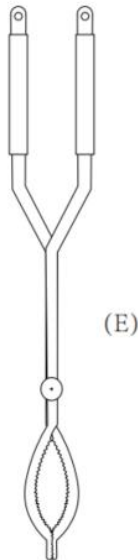

Warning-To reduce the risk of injury, user must read instructions manual carefully.

INSTRUCTIONS

Thank you very much for choosing this FIREPLACE TOOL SET . Please read all of the instructions before using it.The information will help you achieve the best possible results.

CAUTION: Fireplace tools are dangerous. Use under adult supervision. Keep away from children!

PART	Description	QTY	PART	Description	QTY
A	Frame	1	D	Poker	1
B	Base	1	E	Tongs	1
C	Screws	2