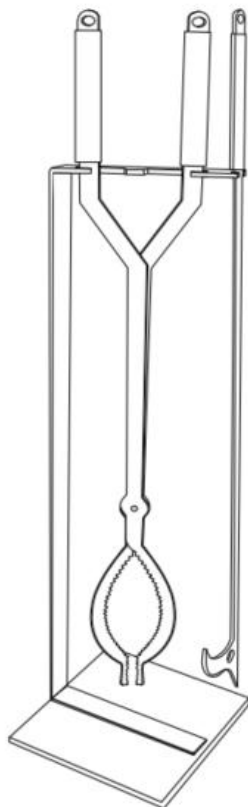

VEVOR

Affordable. Reliable. Home Improvement.

OPEN HAARD GEREEDSCHAP SET

MODEL:T38010BK

VEVOR

Affordable. Reliable. Home Improvement.

FIREPLACE TOOL SET

MODEL:T38010BK