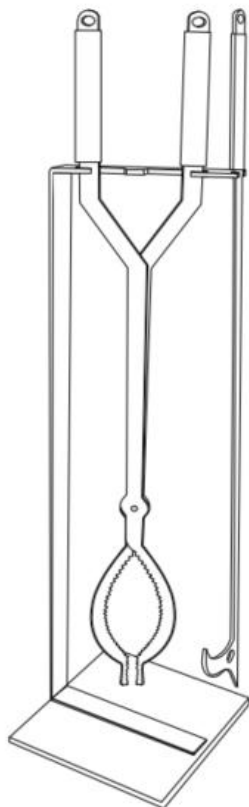

VEVOR

Affordable. Reliable. Home Improvement.

FIREPLACE TOOL SET

MODELLO: T38010BK

Queste sono le istruzioni originali, si prega di leggere attentamente tutte le istruzioni del manuale prima dell'uso. VEVOR si riserva la piena interpretazione del proprio manuale utente. L'aspetto del prodotto dipenderà dal prodotto ricevuto. Vi preghiamo di scusarci se non vi informeremo più in caso di aggiornamenti tecnologici o software sul nostro prodotto.