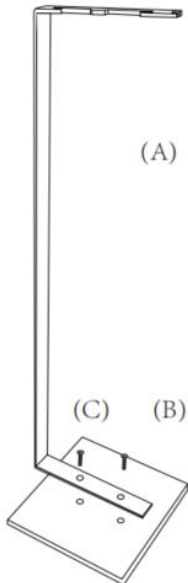

Warning-To reduce the risk of injury, user must read instructions manual carefully.

INSTRUCTIONS

Thank you very much for choosing this FIREPLACE TOOL SET . Please read all of the instructions before using it.The information will help you achieve the best possible results.

CAUTION: Fireplace tools are dangerous. Use under adult supervision. Keep away from children!

PART	Description	QTY	PART	Description	QTY
A	Frame	1	D	Poker	1
B	Base	1	E	Tongs	1
C	Screws	2