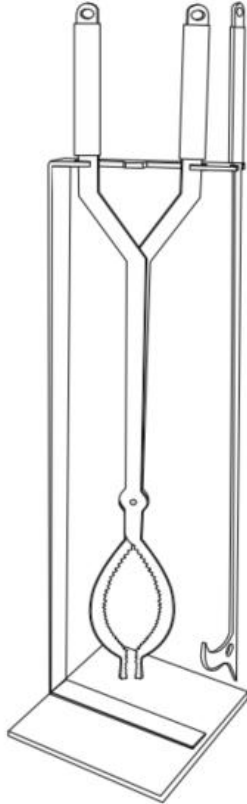

VEVOR

Affordable. Reliable. Home Improvement.

FIREPLACE TOOL SET

MODEL:T38010BK

VEVOR

Affordable. Reliable. Home Improvement.

FIREPLACE TOOL SET

MODEL:T38010BK

Model	T38010BK
Tools Height	40 inch
Stand Overall Dimension(s)	875×185×185mm (After assembly)
Poker Overall Dimension(s)	1010×10×95mm (After assembly)
Tong Overall Dimension(s)	1010×10×130mm (After assembly)
Net Weight	4.67 kg ±3% (After assembly)