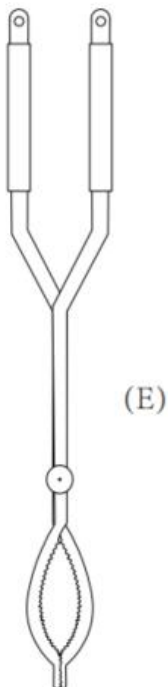

TOOL ASSEMBLY

1. Connect the tool (E-F) with the frame(A)

CAUTION

Keep this product clean by using a damp cloth. DONOT use abrasive cleaners, as it will cause parts to tarnish or rust.

Fireplace tools are dangerous. Use under adult supervision. Keep away from children!

Tools may be hot/sharp. Keep out of reach of children!