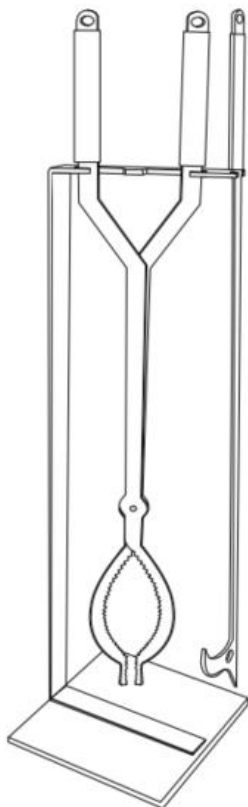

VEVOR

Affordable. Reliable. Home Improvement.

FIREPLACE TOOL SET

MODÈLE : T38010BK

Ceci est le mode d'emploi d'origine. Veuillez lire attentivement l'intégralité du manuel avant utilisation. VEVOR se réserve le droit d'interpréter clairement ce manuel d'utilisation. L'apparence du produit dépend du produit que vous avez reçu. Veuillez nous excuser pour les éventuelles mises à jour technologiques ou logicielles.