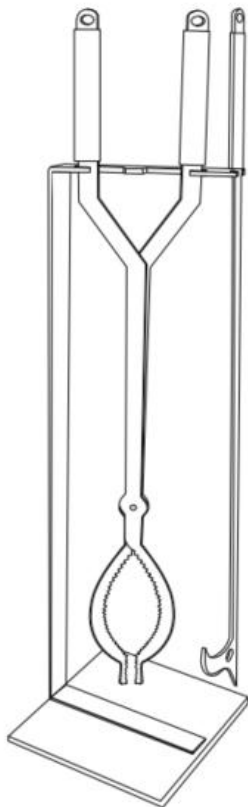

VEVOR

Affordable. Reliable. Home Improvement.

FIREPLACE TOOL SET

MODELL:T38010BK

Dies ist die Originalanleitung. Bitte lesen Sie alle Anweisungen sorgfältig durch, bevor Sie das Gerät in Betrieb nehmen. VEVOR behält sich eine klare Auslegung unserer Bedienungsanleitung vor. Das Aussehen des Produkts hängt vom gelieferten Produkt ab. Bitte haben Sie Verständnis dafür, dass wir Sie nicht erneut über Technologie- oder Software-Updates informieren.