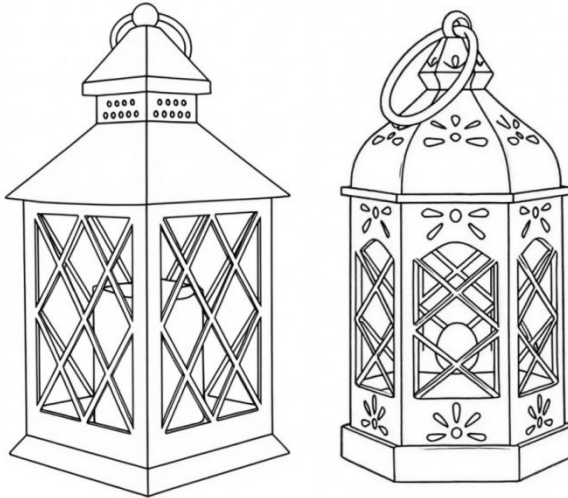

MODELL: HUIS0001/HUIS0002

Dies ist die Originalanleitung. Bitte lesen Sie alle Anweisungen sorgfältig durch, bevor Sie das Gerät in Betrieb nehmen. VEVOR behält sich eine klare Auslegung unserer Bedienungsanleitung vor. Das Aussehen des Produkts hängt vom gelieferten Produkt ab. Bitte haben Sie Verständnis dafür, dass wir Sie nicht erneut über Technologie- oder Software-Updates informieren.

Warnung: Um das Verletzungsrisiko zu verringern, muss der Benutzer die Bedienungsanleitung sorgfältig lesen.

Dieses Gerät entspricht Teil 15 der FCC-Bestimmungen. Der Betrieb unterliegt den folgenden zwei Bedingungen: (1) Dieses Gerät darf keine schädlichen Störungen verursachen und (2) dieses Gerät muss alle empfangenen Störungen tolerieren,