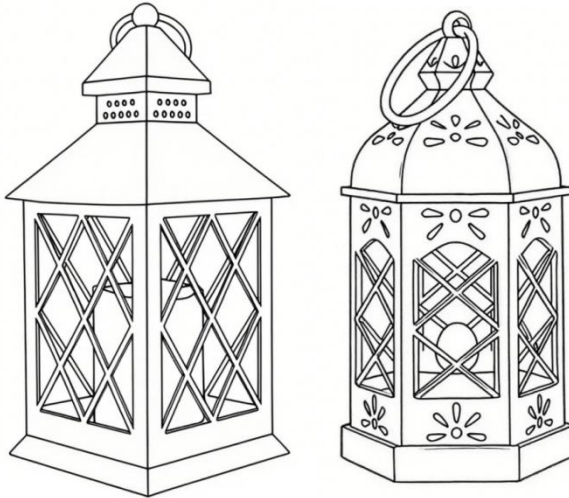

# **VEVOR**

**Affordable. Reliable. Home Improvement.**

**WEDDING LANTERN**

**MODEL:HUIS0001/HUIS0002**

MODEL:HUIS0001/HUIS0002

This is the original instruction, please read all manual instructions carefully before operating. VEVOR reserves a clear interpretation of our user manual. The appearance of the product shall be subject to the product you received. Please forgive us that we won't inform you again if there are any technology or software updates on our product.