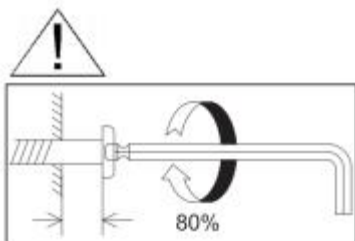

This product is suitable for children age: 6 months and older.

SAVE THESE INSTRUCTIONS

PARTS LIST

No.	A	B	C	D	E
Name	Side shelf	Back panel	Sitting board	Bar	safety belt
Parts					
Quantity	2 PCS	1 PCS	1PCS	3 PCS	1 PCS

No.	F	G	
Name	Cushioned	M6 screw	Hex wrench
Parts			
Quantity	1 PCS	20 PCS	1 PCS

ASSEMBLY STEPS

STEP 1

Install the corresponding parts according to the connecting lines in the drawing. When installing, pay attention to the screws on one side not to tighten, reserve a gap to facilitate the next step of installation