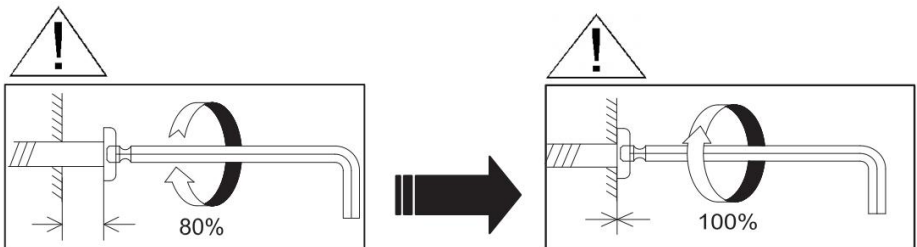

This product is suitable for children age: 6 months and older.

SAVE THESE INSTRUCTIONS

PARTS LIST

No.	A	B	C	D	E
Name	Side shelf	Back panel	Sitting board	Bar	safety belt
Parts					
Quantity	2 PCS	1 PCS	1PCS	3 PCS	1 PCS

No.	F	G	
Name	Cushioned	M6 screw	Hex wrench
Parts			
Quantity	1 PCS	20 PCS	1 PCS

ASSEMBLY STEPS

STEP 1

Install the corresponding parts according to the connecting lines in the drawing. When installing, pay attention to the screws on one side not to tighten, reserve a gap to facilitate the next step of installation

STEP2

After installing all the parts according to the illustration, tighten the screws

COMPLETION

Place the Cushion on the chair as shown, and tie the Cushion strapping rope to the side frame. And fasten your seat belt. Finish
(Note: Please refer to the video on the page for the installation of seat belts)