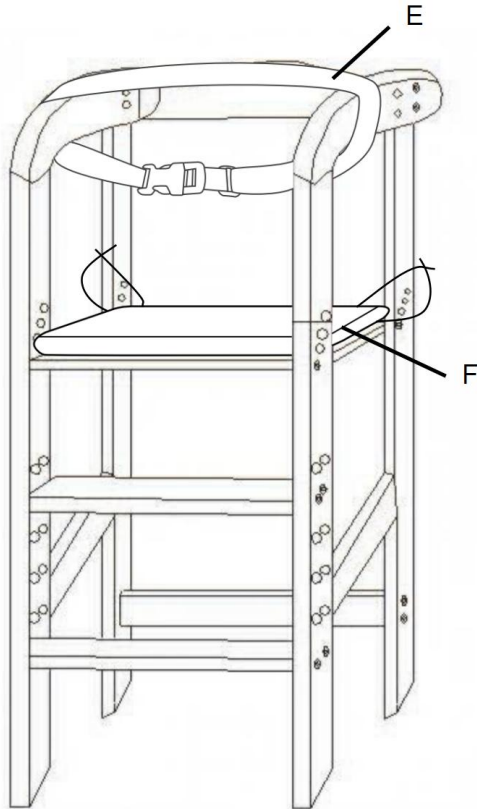

This product is suitable for children age: 6 months and older.

SAVE THESE INSTRUCTIONS

PARTS LIST

No.	A	B	C	D	E
Name	Side shelf	Back panel	Sitting board	Bar	safety belt
Parts					
Quantity	2 PCS	1 PCS	1PCS	3 PCS	1 PCS

No.	F	G	
Name	Cushioned	M6 screw	Hex wrench
Parts			
Quantity	1 PCS	20 PCS	1 PCS

ASSEMBLY STEPS

STEP 1

Install the corresponding parts according to the connecting lines in the drawing. When installing, pay attention to the screws on one side not to tighten, reserve a gap to facilitate the next step of installation

STEP2

After installing all the parts according to the illustration, tighten the screws

COMPLETION

Place the Cushion on the chair as shown, and tie the Cushion strapping rope to the side frame. And fasten your seat belt. Finish
(Note: Please refer to the video on the page for the installation of seat belts)