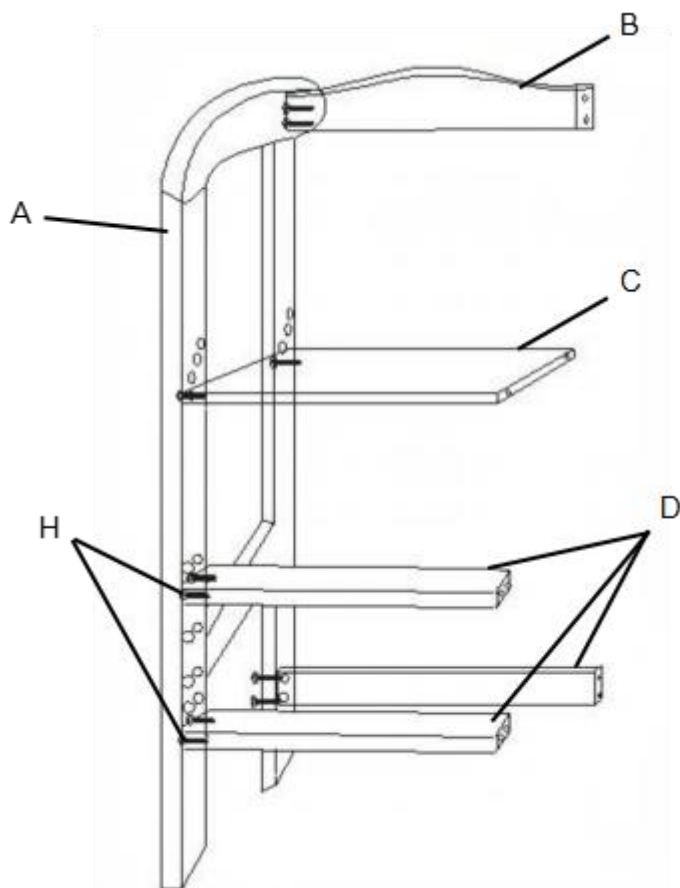

This product is suitable for children age: 6 months and older.

SAVE THESE INSTRUCTIONS

PARTS LIST

No.	A	B	C	D	E
Name	Side shelf	Back panel	Sitting board	Bar	safety belt
Parts					
Quantity	2 PCS	1 PCS	1PCS	3 PCS	1 PCS

No.	F	G	
Name	Cushioned	M6 screw	Hex wrench
Parts			
Quantity	1 PCS	20 PCS	1 PCS

ASSEMBLY STEPS

STEP 1

Install the corresponding parts according to the connecting lines in the drawing. When installing, pay attention to the screws on one side not to tighten, reserve a gap to facilitate the next step of installation