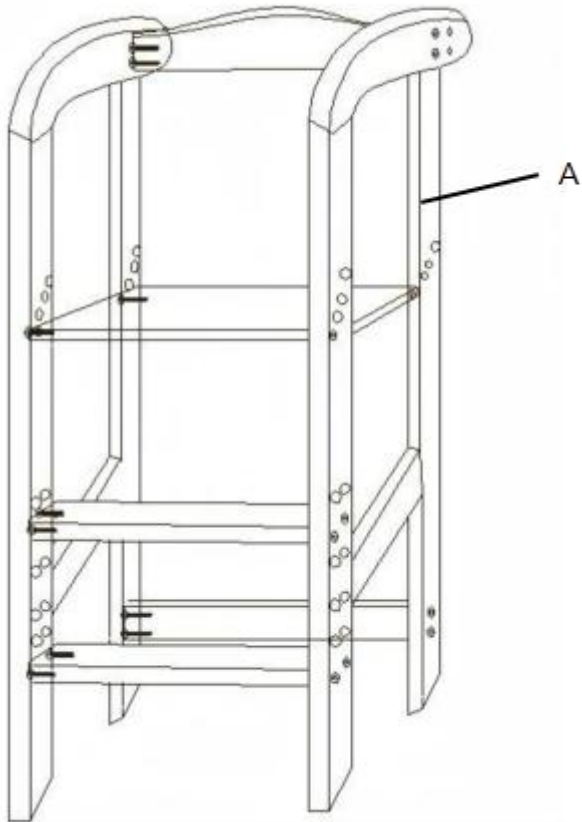

This product is suitable for children age: 6 months and older.

SAVE THESE INSTRUCTIONS

PARTS LIST

No.	A	B	C	D	E
Name	Side shelf	Back panel	Sitting board	Bar	safety belt
Parts					
Quantity	2 PCS	1 PCS	1PCS	3 PCS	1 PCS

No.	F	G	
Name	Cushioned	M6 screw	Hex wrench
Parts			
Quantity	1 PCS	20 PCS	1 PCS

ASSEMBLY STEPS

STEP 1

Install the corresponding parts according to the connecting lines in the drawing. When installing, pay attention to the screws on one side not to tighten, reserve a gap to facilitate the next step of installation

STEP2

After installing all the parts according to the illustration, tighten the screws

COMPLETION

Place the Cushion on the chair as shown, and tie the Cushion strapping rope to the side frame. And fasten your seat belt. Finish
(Note: Please refer to the video on the page for the installation of seat belts)