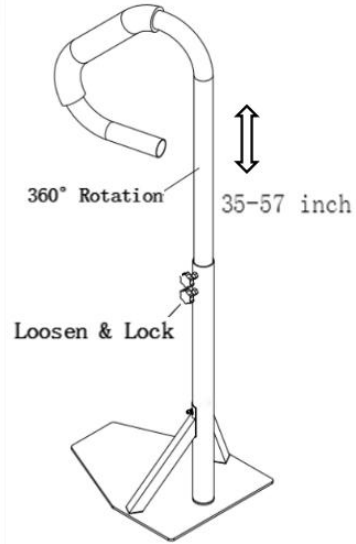

SAVE THESE INSTRUCTIONS

Model	H10263-57
Height (inch)	35-57
Maximum Bearing Capacity (lbs)	600

COMPONENTS

No.	Picture	QTY
A		1
B		1
C		2
D		2
E		1
F		3
G		2
H		2
I		2
J		1
K		1
L		2

INSTALLATION INSTRUCTIONS

STEP 1:

STEP 2:

STEP 3:

Note:

- 1) You can release the club handle to adjust the bend to the right height and angle.
- 2) After sliding the handrail into the bottom of the tub, you can use a wedge to plug the handrail into the tub if necessary.