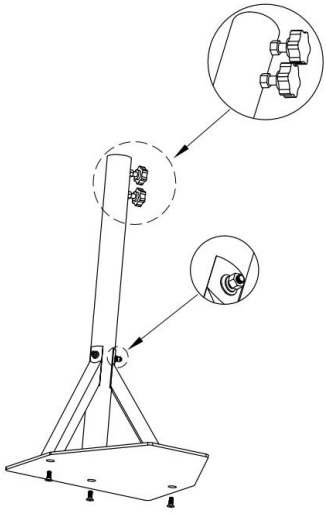

SAVE THESE INSTRUCTIONS

Model	H10263-57
Height (inch)	35-57
Maximum Bearing Capacity (lbs)	600

COMPONENTS

No.	Picture	QTY
A		1
B		1
C		2
D		2
E		1
F		3
G		2
H		2
I		2
J		1
K		1
L		2

INSTALLATION INSTRUCTIONS

STEP 1:

STEP 2:

STEP 3:

Note:

- 1) You can release the club handle to adjust the bend to the right height and angle.
- 2) After sliding the handrail into the bottom of the tub, you can use a wedge to plug the handrail into the tub if necessary.