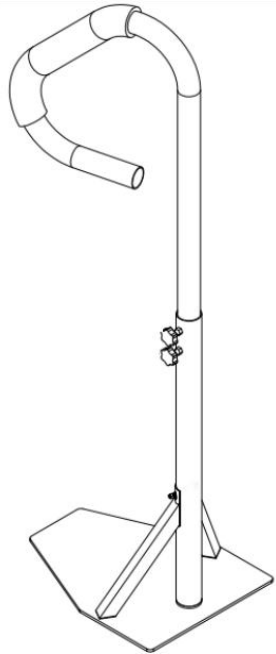

Model: H10263-57

NEED HELP? CONTACT US!

Have product questions? Need technical support? Please feel free to contact us:

Technical Support and E-Warranty Certificate
www.vevor.com/support

This is the original instruction, please read all manual instructions carefully before operating. VEVOR reserves a clear interpretation of our user manual. The appearance of the product shall be subject to the product you received. Please forgive us that we won't inform you again if there are any technology or software updates on our product.

SAFE INSTRUCTIONS

CAUTION: Carefully read instructions and procedures for safe operations. Failure to do so can result in serious injury.

WARNING:

1. Before using the handrail, ensure that the handrail is securely installed to prevent personal injury and accidents.
2. When using the handrail, do not overload the handrail to avoid personal injury or accident.
3. Do not draw, cut, or use sharp objects on the handrail to avoid damage.
4. If you need to disassemble the handrail, please follow the reverse steps to disassemble and store it properly.
5. This product is not a toy. Do not allow children to play with this item.

SAVE THESE INSTRUCTIONS

Model	H10263-57
Height (inch)	35-57
Maximum Bearing Capacity (lbs)	600

COMPONENTS

No.	Picture	QTY
A		1
B		1
C		2
D		2
E		1
F		3
G		2
H		2
I		2
J		1
K		1
L		2

INSTALLATION INSTRUCTIONS

STEP 1:

STEP 2:

STEP 3:

Note:

- 1) You can release the club handle to adjust the bend to the right height and angle.
- 2) After sliding the handrail into the bottom of the tub, you can use a wedge to plug the handrail into the tub if necessary.