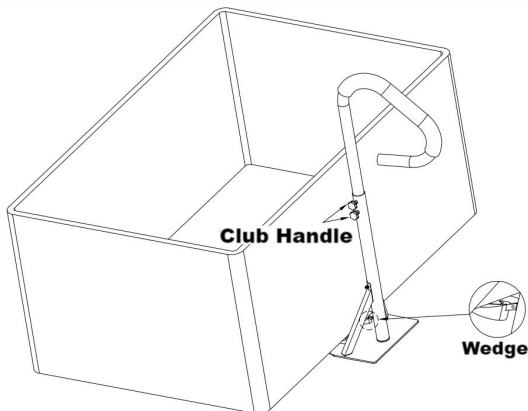

SAVE THESE INSTRUCTIONS

Model	H10263-57
Height (inch)	35-57
Maximum Bearing Capacity (lbs)	600

COMPONENTS

No.	Picture	QTY
A		1
B		1
C		2
D		2
E		1
F		3
G		2
H		2
I		2
J		1
K		1
L		2

INSTALLATION INSTRUCTIONS

STEP 1:

STEP 2:

STEP 3:

Note:

- 1) You can release the club handle to adjust the bend to the right height and angle.
- 2) After sliding the handrail into the bottom of the tub, you can use a wedge to plug the handrail into the tub if necessary.