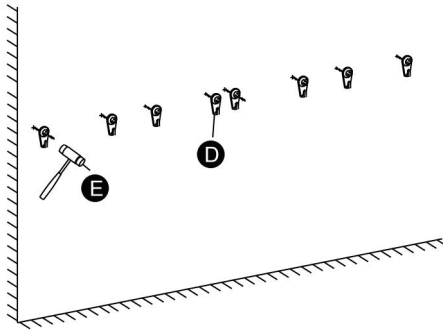

2

- Drive non-trace hooks into the desired position with the included hammer, avoiding hurting your hands.
- Hit the non-trace hooks with the metal side of the hammer.
- If the wall is too hard, please use a stronger hammer instead of the included mallet to install the product.

3