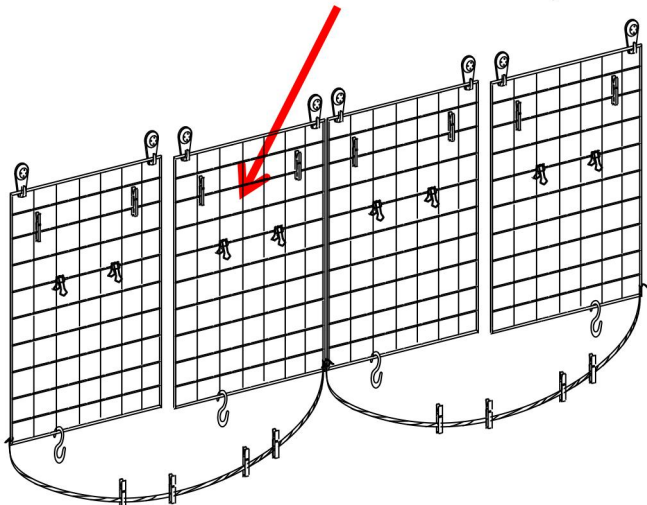

S Hook × 4

ASSEMBLY STEP

1

- Product is not compatible with ceramic tiles or artificial stone walls.
- Ensure the height of the wire panel is out of the reach of children and pets to prevent injury from falling items.

2

- Drive non-trace hooks into the desired position with the included hammer, avoiding hurting your hands.
- Hit the non-trace hooks with the metal side of the hammer.
- If the wall is too hard, please use a stronger hammer instead of the included mallet to install the product.

3

4

COMPLETION

10lbs/Each Piece, Even Distribution

PRODUCT PARAMETER

Model	JL-ZPQ-04H
Loading Weight	10 lbs per piece , Total 40 lbs
Product Size	300*400mm /piece
Net Weight	1.05 kg

Manufacturer: Shanghaimuxinmuyeyouxiangongsi