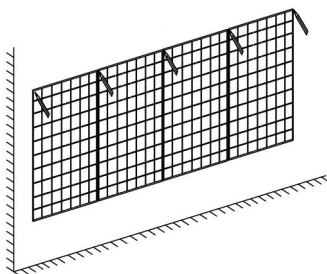

SAVE THIS MANUAL

PARTS LIST

Grid Wall Panel × 4
30 × 40cm

Wood Clips × 16

Clips × 8

Non-Trace Hook × 8

Hammer

Hemp Cord × 1

S Hook × 4

ASSEMBLY STEP

1

- Product is not compatible with ceramic tiles or artificial stone walls.
- Ensure the height of the wire panel is out of the reach of children and pets to prevent injury from falling items.