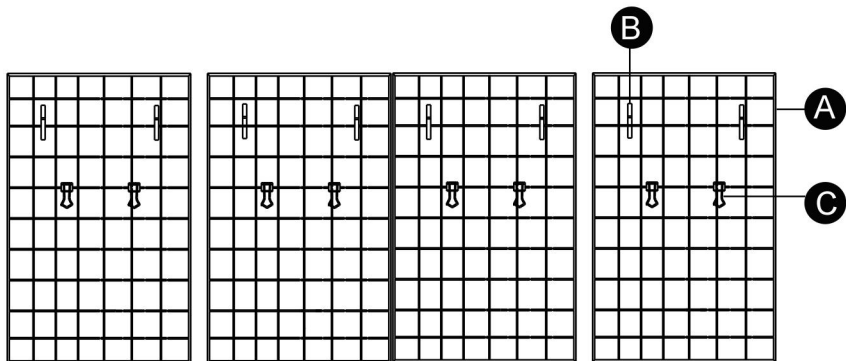

- Drive non-trace hooks into the desired position with the included hammer, avoiding hurting your hands.
- Hit the non-trace hooks with the metal side of the hammer.
- If the wall is too hard, please use a stronger hammer instead of the included mallet to install the product.

3