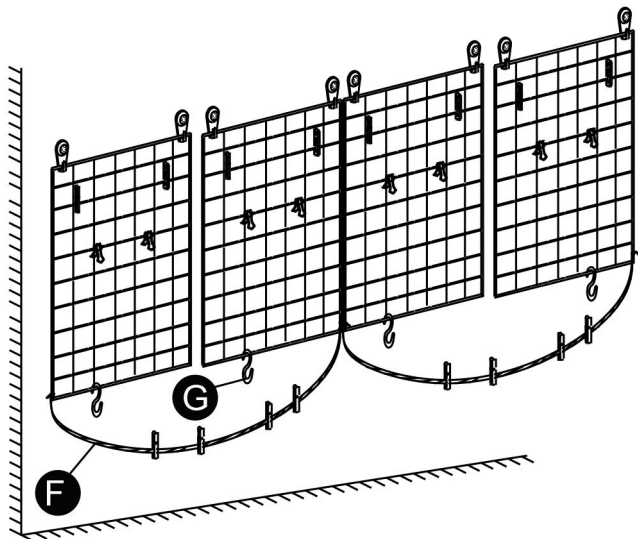

S Hook × 4

ASSEMBLY STEP

1

- Product is not compatible with ceramic tiles or artificial stone walls.
- Ensure the height of the wire panel is out of the reach of children and pets to prevent injury from falling items.

2

- Drive non-trace hooks into the desired position with the included hammer, avoiding hurting your hands.
- Hit the non-trace hooks with the metal side of the hammer.
- If the wall is too hard, please use a stronger hammer instead of the included mallet to install the product.

3

4

COMPLETION

10lbs/Each Piece, Even Distribution

PRODUCT PARAMETER

Model	JL-ZPQ-04H
Loading Weight	10 lbs per piece , Total 40 lbs
Product Size	300*400mm /piece
Net Weight	1.05 kg

Manufacturer: Shanghaimuxinmuyeyouxiangongsi