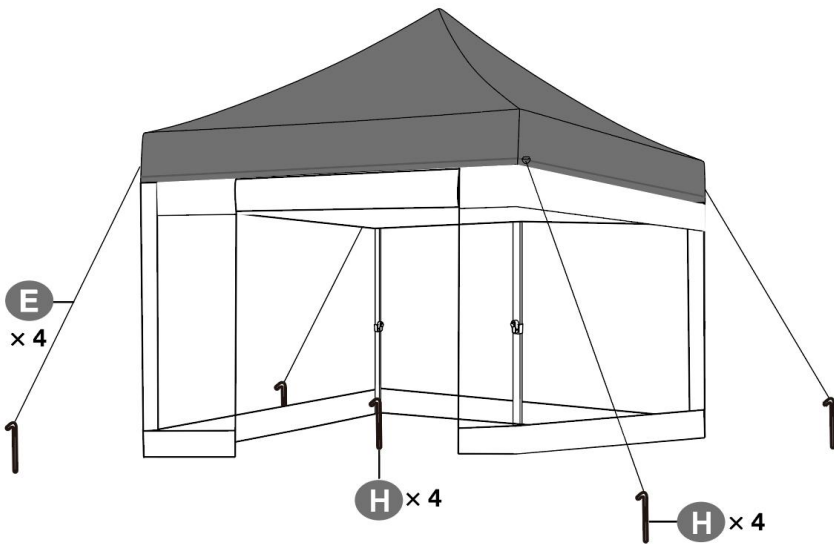

SPECIFICATIONS

Model	S7.1 2.95*2.95
Product Size	10*10FT
Color	White

Model	S7.1 2.95*2.95
Product Size	10*10FT
Color	Blue

Model	S7.1 2.95*2.95
Product Size	10*10FT
Color	Black

General Guidelines

- Please read the following instructions carefully and use the product accordingly.
- Please keep this manual and hand it over when you transfer the product.
- This summary may not include every detail of all variations and considered steps. Please contact us if further information and help are needed.

Components

<p>A × 1</p> 	<p>B × 1</p> 	
<p>C × 1</p> 	<p>H × 8</p> 	
<p>E × 4</p> 	<p>F × 1</p> 	<p>G × 1</p> 

Installation

1

2

3

4

5