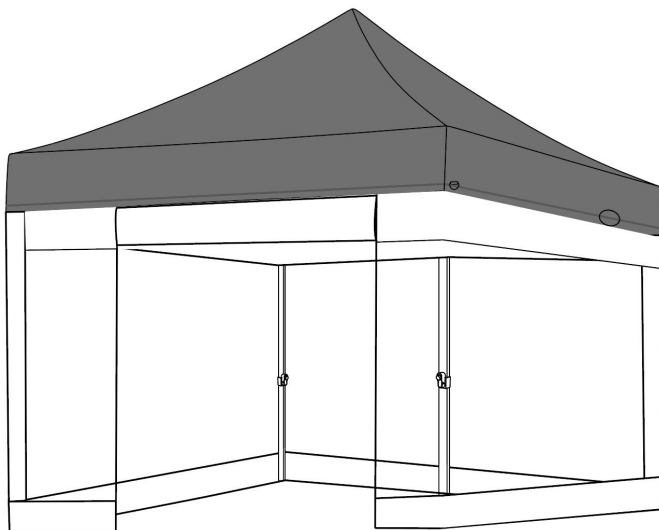

VEVOR[®]

TOUGH TOOLS, HALF PRICE

Technical Support and E-Warranty Certificate www.vevor.com/support

POP UP CANOPY USER MANUAL

We continue to be committed to provide you tools with competitive price.

"Save Half", "Half Price" or any other similar expressions used by us only represents an estimate of savings you might benefit from buying certain tools with us compared to the major top brands and does not necessarily mean to cover all categories of tools offered by us. You are kindly reminded to verify carefully when you are placing an order with us if you are actually saving half in comparison with the top major brands.

VEVOR[®]

TOUGH TOOLS, HALF PRICE

POP UP CANOPY

Model: S7.1 2.95*2.95

NEED HELP? CONTACT US!

Have product questions? Need technical support? Please feel free to contact us:

Technical Support and E-Warranty Certificate
www.vevor.com/support

SPECIFICATIONS

Model	S7.1 2.95*2.95
Product Size	10*10FT
Color	White

Model	S7.1 2.95*2.95
Product Size	10*10FT
Color	Blue

Model	S7.1 2.95*2.95
Product Size	10*10FT
Color	Black

General Guidelines

- Please read the following instructions carefully and use the product accordingly.
- Please keep this manual and hand it over when you transfer the product.
- This summary may not include every detail of all variations and considered steps. Please contact us if further information and help are needed.