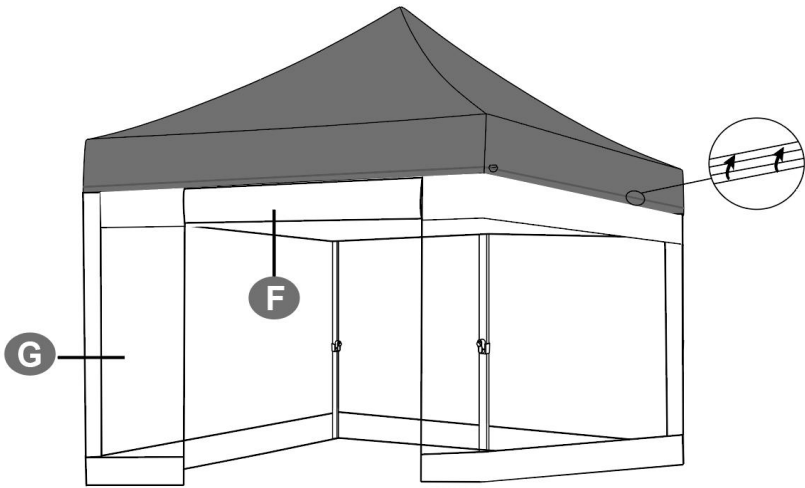

SPECIFICATIONS

Model	S7.1 2.95*2.95
Product Size	10*10FT
Color	White

Model	S7.1 2.95*2.95
Product Size	10*10FT
Color	Blue

Model	S7.1 2.95*2.95
Product Size	10*10FT
Color	Black

General Guidelines

- Please read the following instructions carefully and use the product accordingly.
- Please keep this manual and hand it over when you transfer the product.
- This summary may not include every detail of all variations and considered steps. Please contact us if further information and help are needed.

Components

<p>A × 1</p> 	<p>B × 1</p> 	
<p>C × 1</p> 	<p>H × 8</p> 	
<p>E × 4</p> 	<p>F × 1</p> 	<p>G × 1</p> 

Installation

1

2

3

4

5