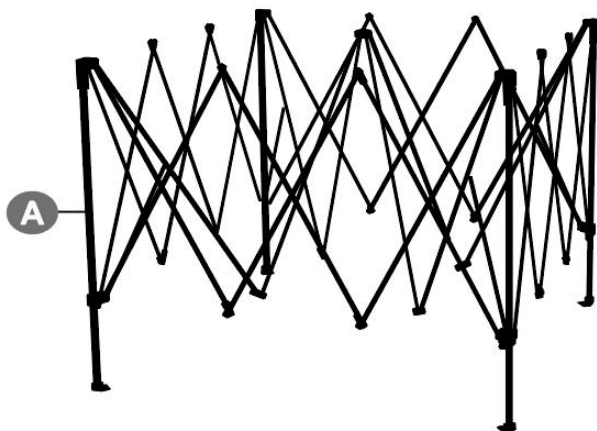

SPECIFICATIONS

Model	S7.1 2.95*2.95
Product Size	10*10FT
Color	White

Model	S7.1 2.95*2.95
Product Size	10*10FT
Color	Blue

Model	S7.1 2.95*2.95
Product Size	10*10FT
Color	Black

General Guidelines

- Please read the following instructions carefully and use the product accordingly.
- Please keep this manual and hand it over when you transfer the product.
- This summary may not include every detail of all variations and considered steps. Please contact us if further information and help are needed.

Components

<p>A × 1</p> 	<p>B × 1</p> 	
<p>C × 1</p> 	<p>H × 8</p> 	
<p>E × 4</p> 	<p>F × 1</p> 	<p>G × 1</p> 

Installation

1

2

3

4

5