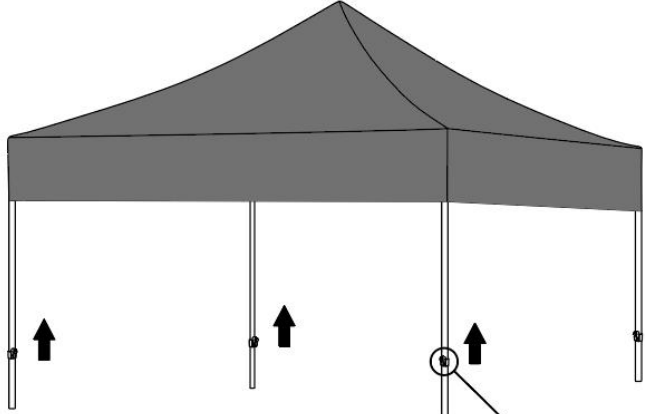

SPECIFICATIONS

Model	S7.1 2.95*2.95
Product Size	10*10FT
Color	White

Model	S7.1 2.95*2.95
Product Size	10*10FT
Color	Blue

Model	S7.1 2.95*2.95
Product Size	10*10FT
Color	Black

General Guidelines

- Please read the following instructions carefully and use the product accordingly.
- Please keep this manual and hand it over when you transfer the product.
- This summary may not include every detail of all variations and considered steps. Please contact us if further information and help are needed.

Components

<p>A × 1</p> 	<p>B × 1</p> 	
<p>C × 1</p> 	<p>H × 8</p> 	
<p>E × 4</p> 	<p>F × 1</p> 	<p>G × 1</p> 

Installation

1

2

3

4

5