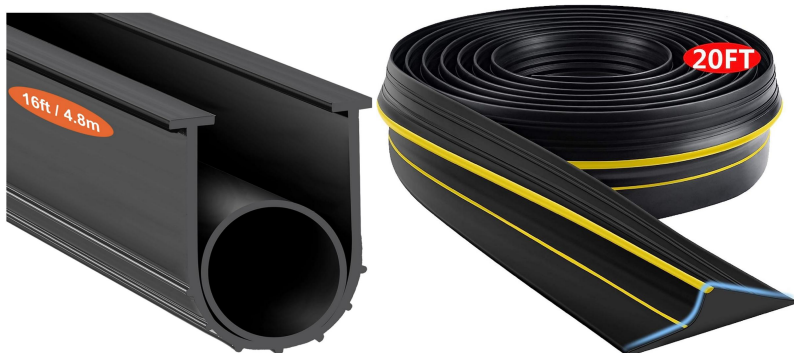

VEVOR[®]

TOUGH TOOLS, HALF PRICE

DOOR SEALS KIT

MODEL: DTMH1925-MXBTMH1591-10FT/DTMH1925-MXBTMH1591-16FT/DTMH1925-MXBTMH1591-20FT

Note: The actual product you receive determines its look.

NEED HELP? CONTACT US!