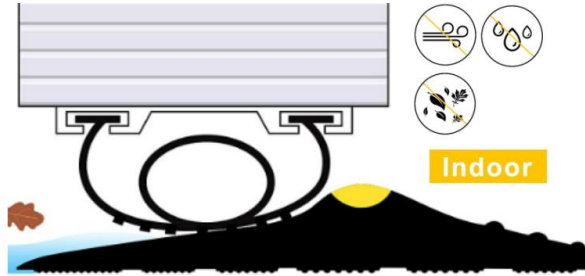

5. Insert the "T-shaped heads" at both ends of the sealing strip into the two guide grooves of the aluminum base plate, slowly inserting from one end of the aluminum base plate to the other end. If the doors and windows are not equipped with aluminum bottom guide rails, it is necessary to fix the aluminum bottom guide rails with screws before installing the sealing strip.

FIGURE 1

FIGURE 2

SIDE VIEW

FIGURE 3

TOP VIEW

Sketch map:

5.Parameter

	Items	Description
1	Name	Door seals set
2	Model	DTMH1925-MXBTMH1591-10ft
3	Parameter	Length: 10ft
4	Binding Agent	Quantity:1