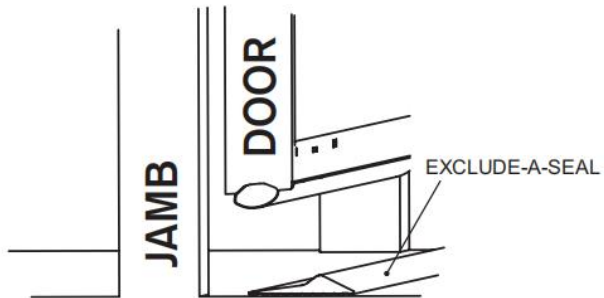

5. Insert the "T-shaped heads" at both ends of the sealing strip into the two guide grooves of the aluminum base plate, slowly inserting from one end of the aluminum base plate to the other end. If the doors and windows are not equipped with aluminum bottom guide rails, it is necessary to fix the aluminum bottom guide rails with screws before installing the sealing strip.

FIGURE 1

FIGURE 2

SIDE VIEW

FIGURE 3

TOP VIEW

Sketch map:

5.Parameter

	Items	Description
1	Name	Door seals set
2	Model	DTMH1925-MXBTMH1591-10ft
3	Parameter	Length: 10ft
4	Binding Agent	Quantity:1