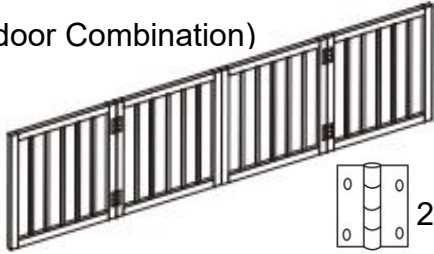

SAFETY INSTRUCTIONS

WARNING: Always follow basic safety precautions when using these devices. These include:

1. To prevent serious injury or death, securely install the gate or enclosure and use it according to manufacturer instructions.
2. Never use with a child able to climb over or dislodge /open the gate or enclosure.
3. Never leave a child unattended. This product will not necessarily prevent all accidents.
4. This product is intended for use with small to medium pets.
5. This safety gate must **NOT** be fitted across window openings and the like.
6. Install this away from heaters and other sources of heat.
7. If the gate is used at the bottom of stairs to prevent the child from climbing up the stairs, it must be placed on the lowest stairs.
8. If the gate is used at the top of the stairs to prevent the child from flinging down the stairs, it **MUST BE POSITIONED** 7.87in **BACK** from the top step. Keep an eye on your child !
9. **NEVER** use to keep a child away from the pool.

MODEL AND PARAMETERS

Model	JYW-8024
Single Door Size(WxH)	508x610mm
Gate Count	4
Developed Length	2040mm
Materials	Solid wood
Color	Brown / White

COMPONENTS

1PC(4-door Combination)

2PCS(Foot)

2PCS (Hinge,add 2 more)