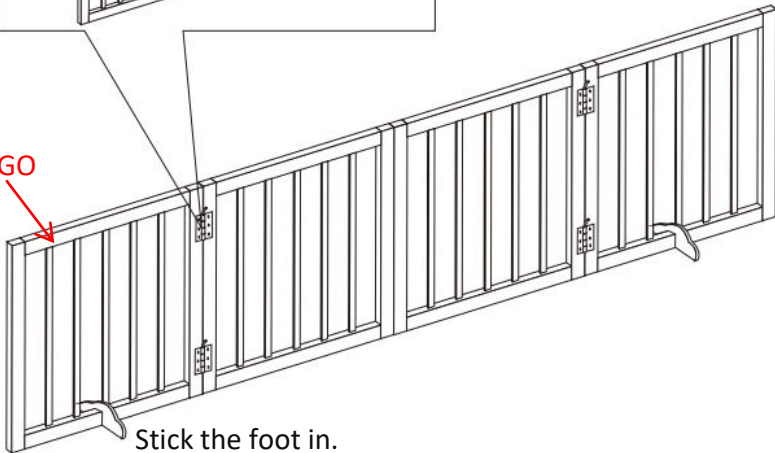

Stick the foot in.

NOTE: Please attach 2 anti-slip stickers to the bottom of each door & foot .