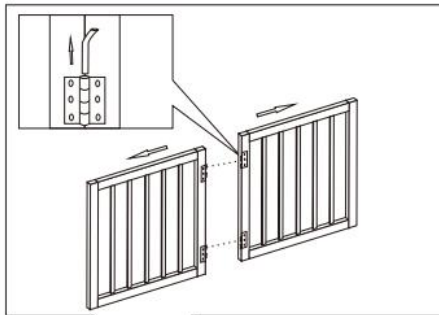

SAFETY INSTRUCTIONS

WARNING: Always follow basic safety precautions when using these devices. These include:

1. To prevent serious injury or death, securely install the gate or enclosure and use it according to manufacturer instructions.
2. Never use with a child able to climb over or dislodge /open the gate or enclosure.
3. Never leave a child unattended. This product will not necessarily prevent all accidents.
4. This product is intended for use with small to medium pets.
5. This safety gate must **NOT** be fitted across window openings and the like.
6. Install this away from heaters and other sources of heat.
7. If the gate is used at the bottom of stairs to prevent the child from climbing up the stairs, it must be placed on the lowest stairs.
8. If the gate is used at the top of the stairs to prevent the child from flinging down the stairs, it **MUST BE POSITIONED** 7.87in **BACK** from the top step. Keep an eye on your child !
9. **NEVER** use to keep a child away from the pool.

MODEL AND PARAMETERS

Model	JYW-8024
Single Door Size(WxH)	508x610mm
Gate Count	4
Developed Length	2040mm
Materials	Solid wood
Color	Brown / White

COMPONENTS

1PC(4-door Combination)

2PCS(Foot)

2PCS (Hinge,add 2 more)

14 PCS (Anti-slip Sticker)

INSTALLATION

Easy Disassembly: The doors can be separated after manually removing the hinge latch.

LOGO

Stick the foot in.

NOTE: Please attach 2 anti-slip stickers to the bottom of each door & foot .