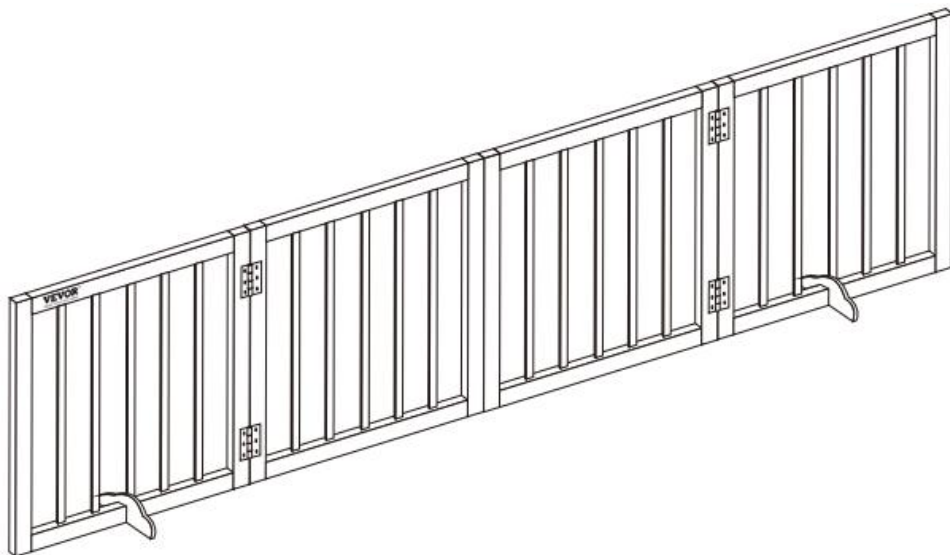

VEVOR[®]

TOUGH TOOLS, HALF PRICE

Technical Support and E-Warranty Certificate www.vevor.com/support

FREE STANDING WOODEN PET GATE

MODEL: JYW-8024

We continue to be committed to provide you tools with competitive price.

VEVOR[®]

TOUGH TOOLS, HALF PRICE

FREE STANDING WOODEN PET GATE

MODEL: JYW-8024

NEED HELP? CONTACT US!

Have product questions? Need technical support? Please feel free to contact us:

Technical Support and E-Warranty Certificate
www.vevor.com/support

MODEL AND PARAMETERS

Model	JYW-8024
Single Door Size(WxH)	508x610mm
Gate Count	4
Developed Length	2040mm
Materials	Solid wood
Color	Brown / White

COMPONENTS

1PC(4-door Combination)

2PCS(Foot)

2PCS (Hinge,add 2 more)