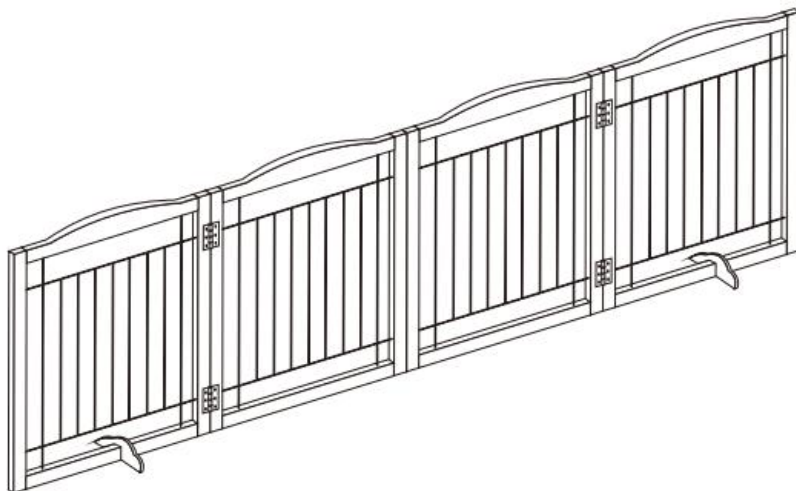

VEVOR[®]

TOUGH TOOLS, HALF PRICE

Technical Support and E-Warranty Certificate www.vevor.com/support

FREE STANDING WOODEN PET GATE

MODEL: JYWS-9632

We continue to be committed to provide you tools with competitive price.

VEVOR[®]

TOUGH TOOLS, HALF PRICE

FREE STANDING WOODEN PET GATE

MODEL: JYWS-9632

NEED HELP? CONTACT US!

Have product questions? Need technical support? Please feel free to contact us:

Technical Support and E-Warranty Certificate
www.vevor.com/support