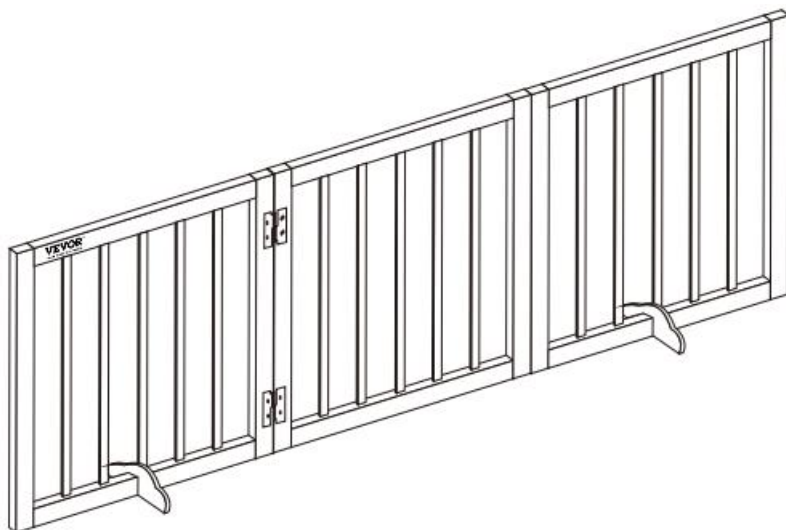

## **FREE STANDING WOODEN PET GATE**

# VEVOR<sup>®</sup>

TOUGH TOOLS, HALF PRICE

FREE STANDING WOODEN  
PET GATE

MODEL: JYW-6024