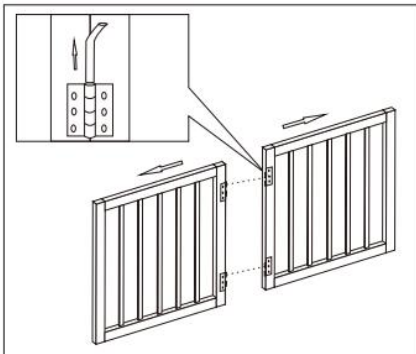

## SAFETY INSTRUCTIONS

**WARNING:** Always follow basic safety precautions when using these devices. These include:

1. To prevent serious injury or death, securely install the gate or enclosure and use it according to manufacturer instructions.
2. Never use with a child able to climb over or dislodge /open the gate or enclosure.
3. Never leave a child unattended. This product will not necessarily prevent all accidents.
4. This product is intended for use with small to medium pets.
5. This safety gate must **NOT** be fitted across window openings and the like.
6. Install this away from heaters and other sources of heat.
7. If the gate is used at the bottom of stairs to prevent the child from climbing up the stairs, it must be placed on the lowest stairs.
8. If the gate is used at the top of the stairs to prevent the child from flinging down the stairs, it **MUST BE POSITIONED** 7.87in **BACK** from the top step. Keep an eye on your child !
9. **NEVER** use to keep a child away from the pool.

## COMPONENTS

1PC(3-door Combination)

2PCS(Foot)

2PCS (Hinge, add 2 more)

12 PCS (Anti-slip Sticker)

## INSTALLATION

Easy Disassembly: The doors can be separated after manually removing the hinge latch.

LOGO

Stick the foot in.

**NOTE:** Please attach 2 anti-slip stickers to the bottom of each door & foot .