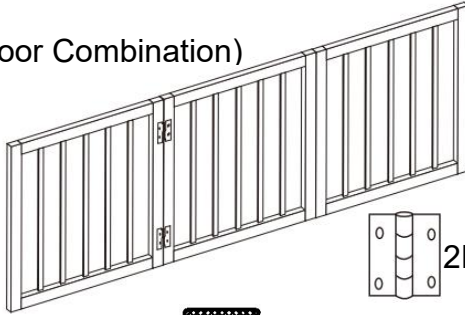

COMPONENTS

1PC(3-door Combination)

2PCS(Foot)

2PCS (Hinge, add 2 more)

12 PCS (Anti-slip Sticker)