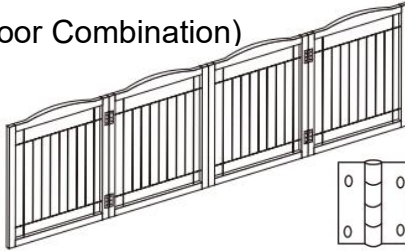

SAFETY INSTRUCTIONS

WARNING: Always follow basic safety precautions when using these devices. These include:

1. To prevent serious injury or death, securely install the gate or enclosure and use it according to manufacturer instructions.
2. Never use with a child able to climb over or dislodge /open the gate or enclosure.
3. Never leave a child unattended. This product will not necessarily prevent all accidents.
4. This product is intended for use with small to medium pets.
5. This safety gate must **NOT** be fitted across window openings and the like.
6. Install this away from heaters and other sources of heat.
7. If the gate is used at the bottom of stairs to prevent the child from climbing up the stairs, it must be placed on the lowest stairs.
8. If the gate is used at the top of the stairs to prevent the child from flinging down the stairs, it **MUST BE POSITIONED** 7.87in **BACK** from the top step. Keep an eye on your child !
9. **NEVER** use to keep a child away from the pool.

MODEL AND PARAMETERS

Model	JYWS-9632
Single Door Size(WxH)	610x813mm
Gate Count	4
Developed Length	2450mm
Materials	Solid wood & Iron wire
Color	Brown / White

COMPONENTS

1PC(4-door Combination)

2PCS(Foot)