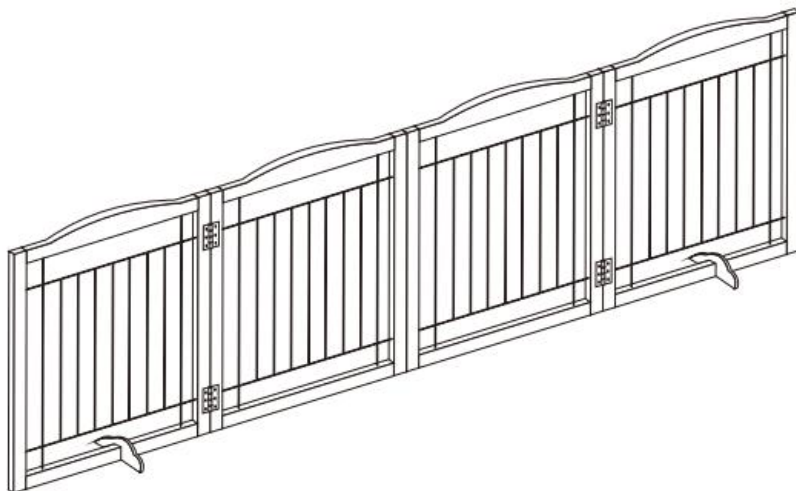

VEVOR[®]

TOUGH TOOLS, HALF PRICE

Technical Support and E-Warranty Certificate

www.vevor.com/support

FREE STANDING WOODEN PET GATE

MODEL: JYWS-9632

We continue to be committed to provide you tools with competitive price.

VEVOR[®]

TOUGH TOOLS, HALF PRICE

FREE STANDING WOODEN PET GATE

MODEL: JYWS-9632

NEED HELP? CONTACT US!

Have product questions? Need technical support? Please feel free to contact us:

Technical Support and E-Warranty Certificate
www.vevor.com/support