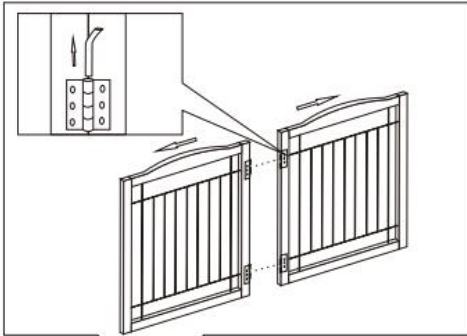

SAFETY INSTRUCTIONS

WARNING: Always follow basic safety precautions when using these devices. These include:

1. To prevent serious injury or death, securely install the gate or enclosure and use it according to manufacturer instructions.
2. Never use with a child able to climb over or dislodge /open the gate or enclosure.
3. Never leave a child unattended. This product will not necessarily prevent all accidents.
4. This product is intended for use with small to medium pets.
5. This safety gate must **NOT** be fitted across window openings and the like.
6. Install this away from heaters and other sources of heat.
7. If the gate is used at the bottom of stairs to prevent the child from climbing up the stairs, it must be placed on the lowest stairs.
8. If the gate is used at the top of the stairs to prevent the child from flinging down the stairs, it **MUST BE POSITIONED** 7.87in **BACK** from the top step. Keep an eye on your child !
9. **NEVER** use to keep a child away from the pool.

MODEL AND PARAMETERS

Model	JYWS-9632
Single Door Size(WxH)	610x813mm
Gate Count	4
Developed Length	2450mm
Materials	Solid wood & Iron wire
Color	Brown / White

COMPONENTS

1PC(4-door Combination)

2PCS(Foot)

2PCS (Hinge, add 2 more)

14 PCS (Anti-slip Sticker)

INSTALLATION

Easy Disassembly: The doors can be separated after manually removing the hinge latch.

Stick the foot in.

NOTE: Please attach 2 anti-slip stickers to the bottom of each door & foot .