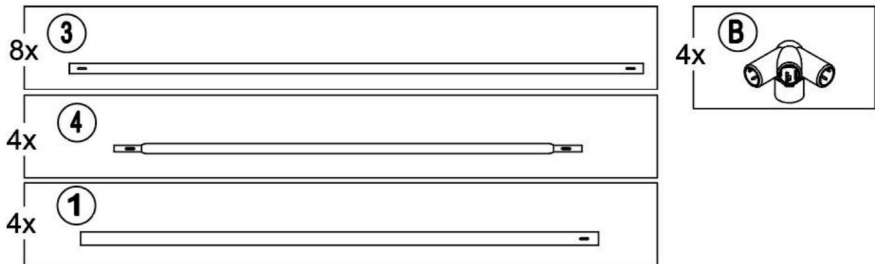

Monteringsanvisningar:

1