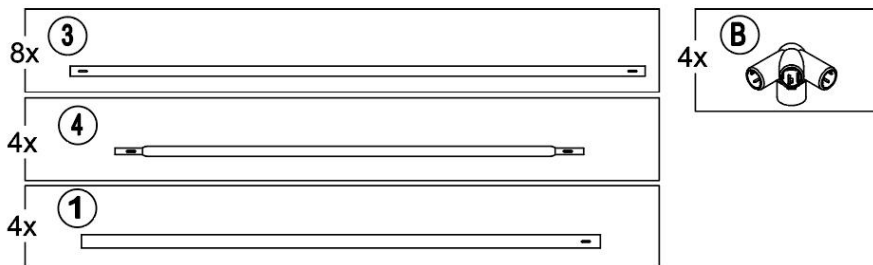

Assembly Instructions:

1