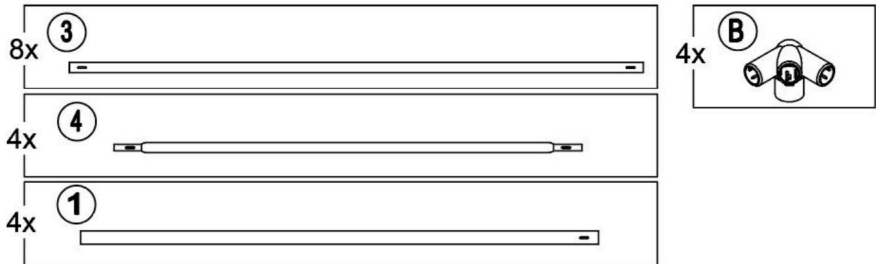

Montage-instructies:

1