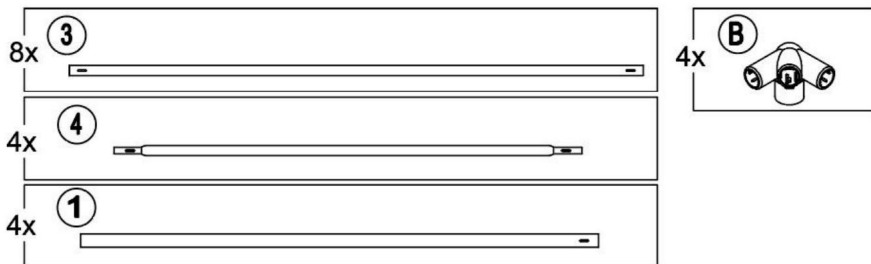

Istruzioni di montaggio:

1