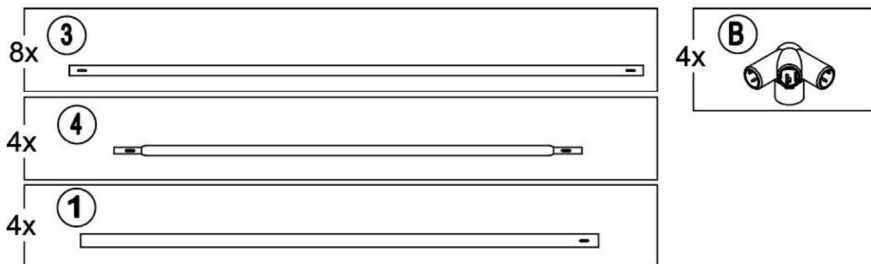

Instrukcja montażu:

1