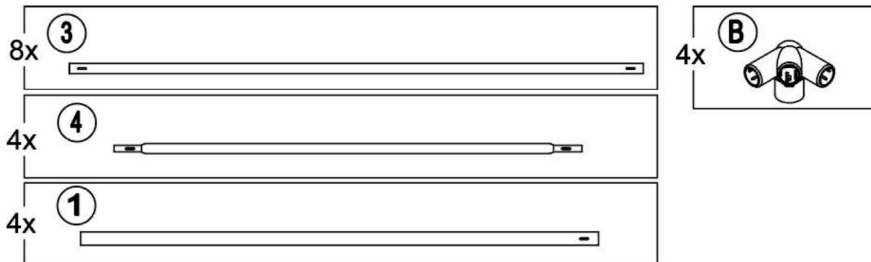

Montageanleitung:

1