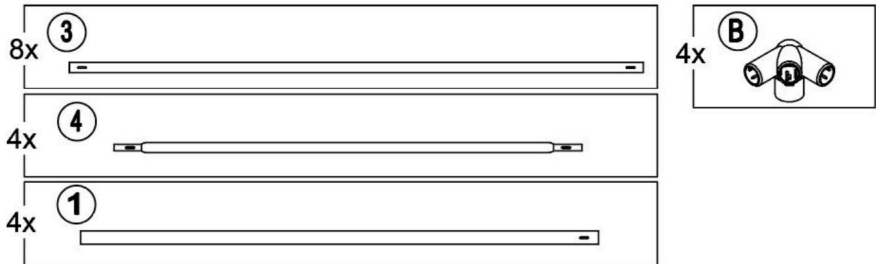

Instrucciones de montaje:

1