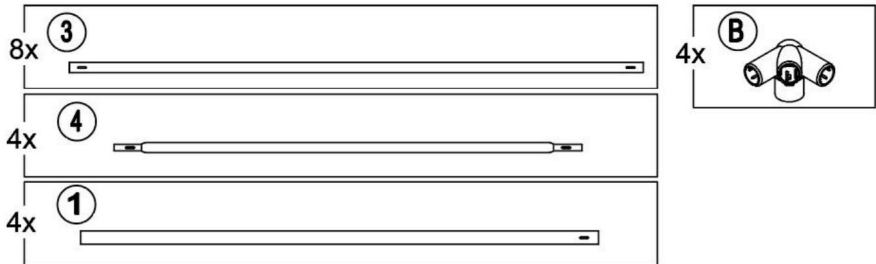

Instructions de montage :

1