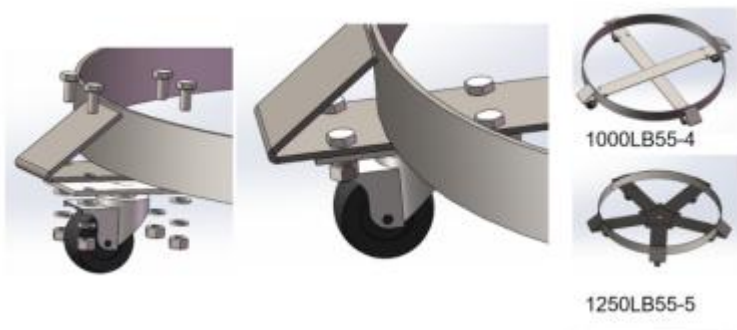

ASSEMBLY AND USE

1000LB55-4 and 1250LB55-5 installation as shown in the figure

2000LB55-4 installation wheel ,the shaft goes through the frame to secure the wheels as in step 2,the wire holds the shaft in place to prevent it from slipping out as in step 3.