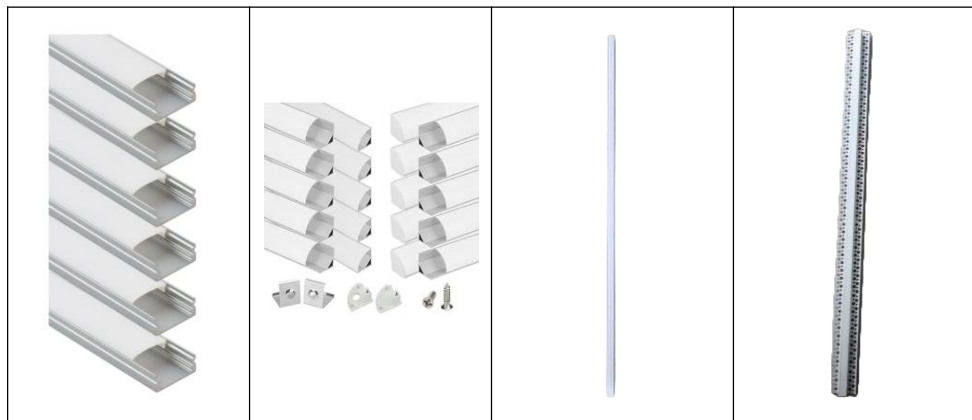

VEVOR

Upgrade · The Home Creator Way

LED Aluminium Channel User Manual

Model: U-3.3-6/U-3.3-10/U-3.3-20/U-6.6-10/ U-6.6-20/V3.3-20/V6.6-10/UU6.6-10/FT6.6-10

(The picture is for reference only, please refer to the actual object)

This is the original instruction, please read all manual instructions carefully before operating. VEVOR reserves a clear interpretation of our user manual. The appearance of the product shall be subject to the product you received. Please forgive us that we won't inform you again if there are any technology or software updates on our product.

Warning-To reduce the risk of injury, user must read instructions manual carefully.