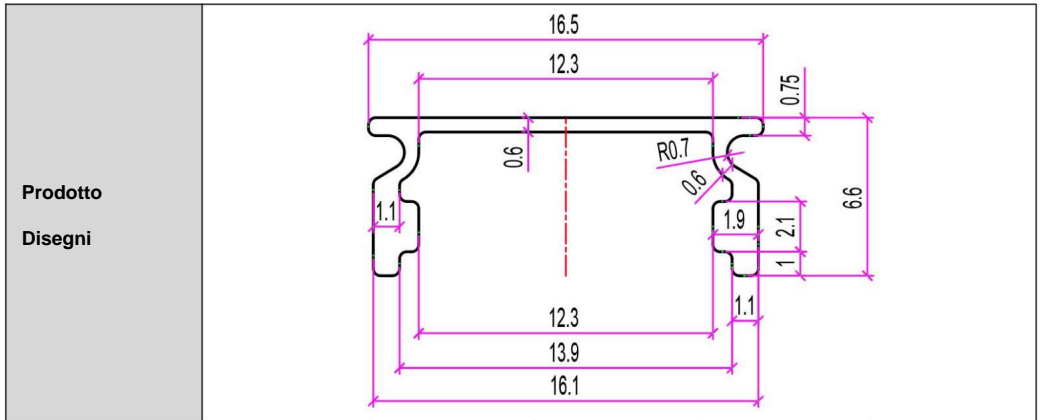

Modello del prodotto	U-3.3-6	U-3.3-10	U-3.3-20	U-6.6-10	U-6.6-20
Tipo di prodotto	IN	IN	IN	IN	IN
Lunghezza del prodotto	1000 millimetri	1000 millimetri	1000 millimetri	2000 millimetri	2000 millimetri
Numero di Prodotti	6 pezzi	10 pezzi	20 pezzi	10 pezzi	10 pezzi
Peso netto di il Prodotto	0,51 kg	0,85 kg	1,7 kg	1,7 kg	3,4 kg
Prodotto Dimensioni	1000x17x8 mm	1000x17x8 mm	1000x17x8 mm	2000x17x8 mm	2000x17x8 mm