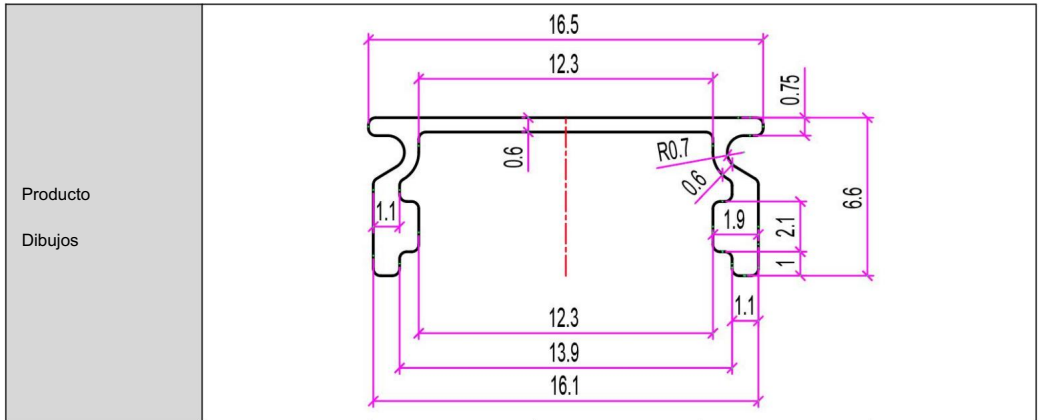

Producto	U-3.3-6	U-3.3-10	U-3.3-20	U-6.6-10	Sub-6.6-20
Dibujos					
Modelo de producto	U-3.3-6	U-3.3-10	U-3.3-20	U-6.6-10	Sub-6.6-20
Tipo de producto	EN	EN	EN	EN	EN
Longitud del producto	1000 mm	1000 mm	1000 mm	2000 milímetros	2000 milímetros
Número de Productos	6 piezas	10 piezas	20 piezas	10 piezas	10 piezas
Peso neto de El producto	0,51 kilogramos	0,85 kilogramos	1,7 kilos	1,7 kilos	3,4 kilos
Producto Dimensiones	1000×17×8 mm	1000×17×8 mm	1000×17×8 mm	2000×17×8 mm	2000×17×8 mm