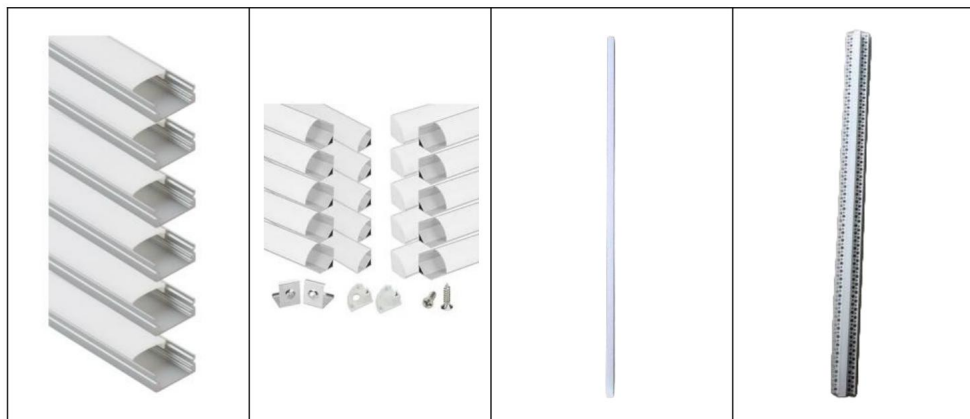

VEVOR

Upgrade · The Home Creator Way

Manuel d'utilisation du profilé en aluminium pour LED

Modèle : U-3.3-6/U-3.3-10/U-3.3-20/U-6.6-10/U-6.6-20/V3.3-20/V6.6-10/UU6.6-10/FT6.6-10.

(Photo non contractuelle, veuillez vous référer au produit réel)

Voici les instructions originales. Veuillez lire attentivement toutes les instructions du manuel.

Avant toute utilisation, VEVOR se réserve le droit d'interpréter son manuel d'utilisation.

L'apparence du produit sera soumise à celle du produit que vous avez reçu.

Veuillez nous excuser de ne plus vous informer en cas de nouveautés technologiques ou

Mises à jour logicielles pour notre produit.

Avertissement : Afin de réduire les risques de blessure, l'utilisateur doit lire les instructions.
lire attentivement le manuel.