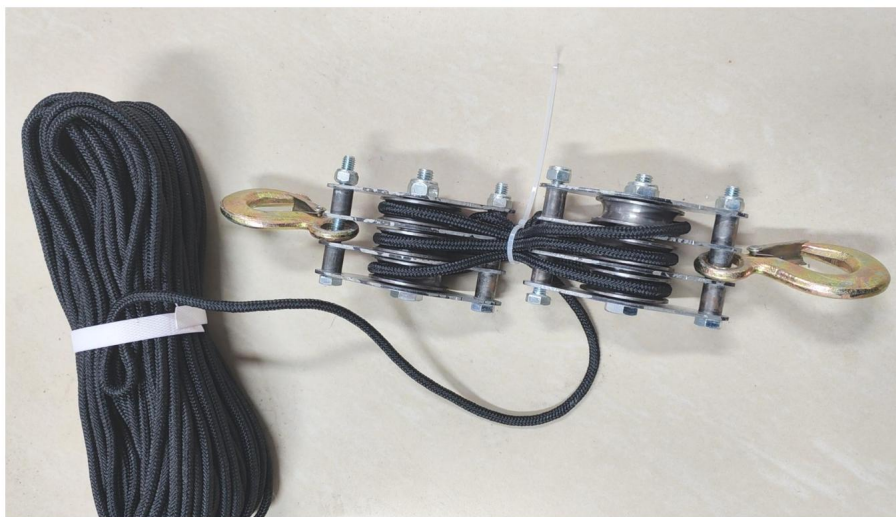

VEVOR®
TOUGH TOOLS, HALF PRICE

PALANS À POULIE

MODÈLE : 6MMX30M-3

Remarque : le produit réel que vous recevez détermine son apparence.

BESOIN D'AIDE? CONTACTEZ-NOUS!

Vous avez des questions sur nos produits ? Vous avez besoin d'assistance technique ?
N'hésitez pas

à nous contacter : Assistance technique et certificat de garantie
électronique www.vevor.com/support

Il s'agit de la notice d'utilisation d'origine. Veuillez lire attentivement toutes les instructions du manuel avant de l'utiliser. VEVOR se réserve le droit d'interpréter clairement notre manuel d'utilisation. L'apparence du produit dépend du produit que vous avez reçu. Veuillez nous excuser, nous ne vous informerons plus en cas de mise à jour technologique ou logicielle de notre produit.