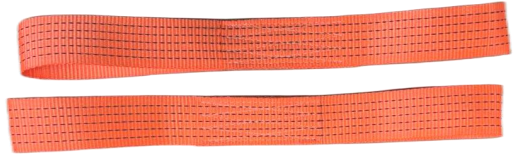

18inch soft loop lanyard 2PCS

Manufacturer: Shanghaimuxinmuyeyouxiangongsi

Address: Shuangchenglu 803nong11hao1602A-1609shi, baoshanqu, shanghai 200000 CN.

Imported to AUS: SIHAO PTY LTD. 1 ROKEVA STREETEASTWOOD NSW 2122 Australia

Imported to USA: Sanven Technology Ltd. Suite 250, 9166 Anaheim Place, Rancho Cucamonga, CA 91730

EC	REP

E-CrossStu GmbH
Mainzer Landstr.69, 60329 Frankfurt am Main.

UK	REP

YH CONSULTING LIMITED.
C/O YH Consulting Limited Office 147, Centurion House,
London Road, Staines-upon-Thames, Surrey, TW18 4AX

VEVOR®

TOUGH TOOLS, HALF PRICE

Technical Support and E-Warranty Certificate www.vevor.com/support