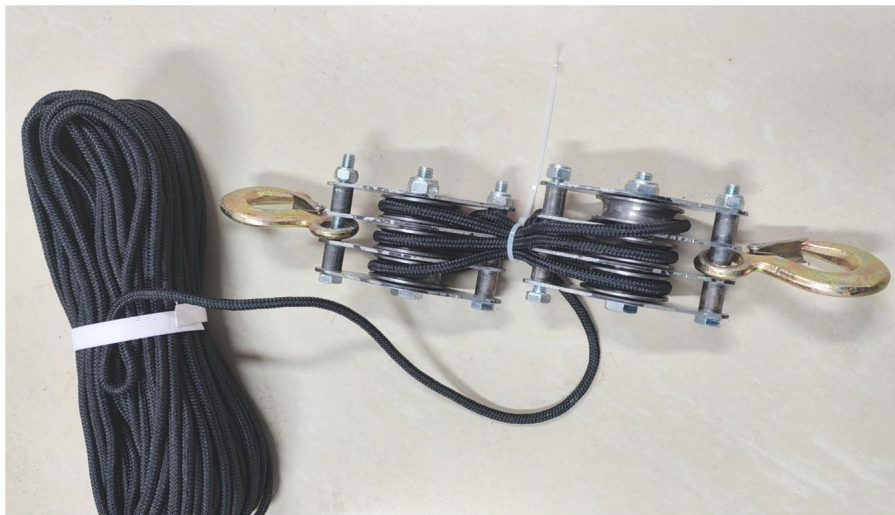

VEVOR®

TOUGH TOOLS, HALF PRICE

SEILZUG

MODELL: 6MMX30M-3

Hinweis: Das tatsächliche Produkt, das Sie erhalten, bestimmt sein Aussehen.

Brauchen Sie Hilfe? Kontaktieren Sie uns!

Haben Sie Fragen zum Produkt? Benötigen Sie technischen Support? Bitte kontaktieren Sie uns:

Technischer Support und E-Garantie-Zertifikat www.vevor.com/support

Dies ist die Originalanleitung. Bitte lesen Sie alle Anweisungen sorgfältig durch, bevor Sie das Gerät in Betrieb nehmen. VEVOR behält sich eine klare Auslegung unserer Bedienungsanleitung vor. Das Erscheinungsbild des Produkts richtet sich nach dem Produkt, das Sie erhalten haben. Bitte verzeihen Sie uns, dass wir Sie nicht erneut informieren, wenn es Technologie- oder Software-Updates für unser Produkt gibt.