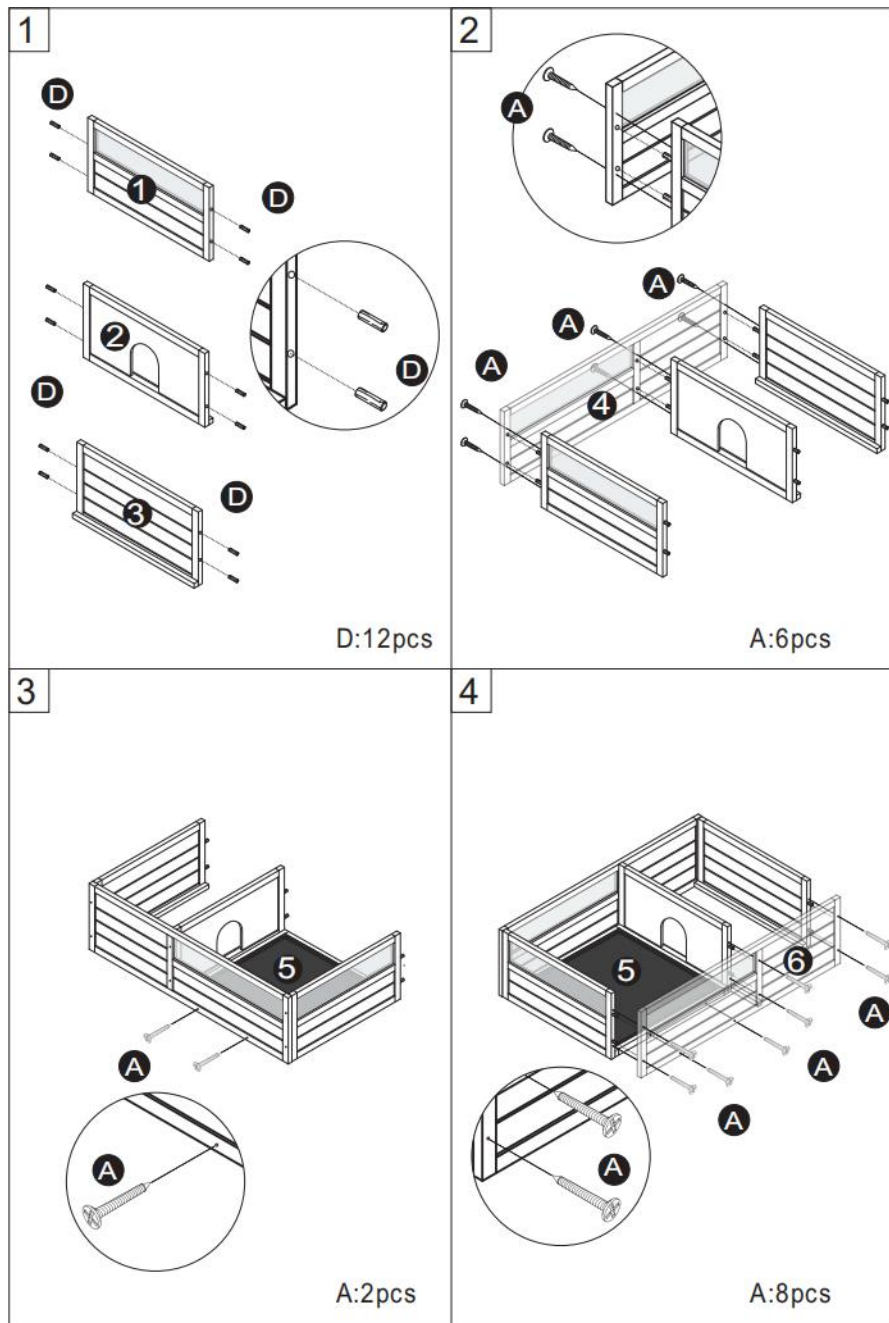

ASSEMBLY GUIDE