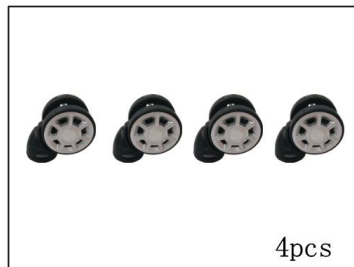

SAVE THESE INSTRUCTION

SPECIFICATIONS

Model	JW-XB21212517(8A04CJ-C3)
Product Size	445×285×290mm
Color	Gray

COMPONENTS

Assembly Instructions

③

④

Normal state