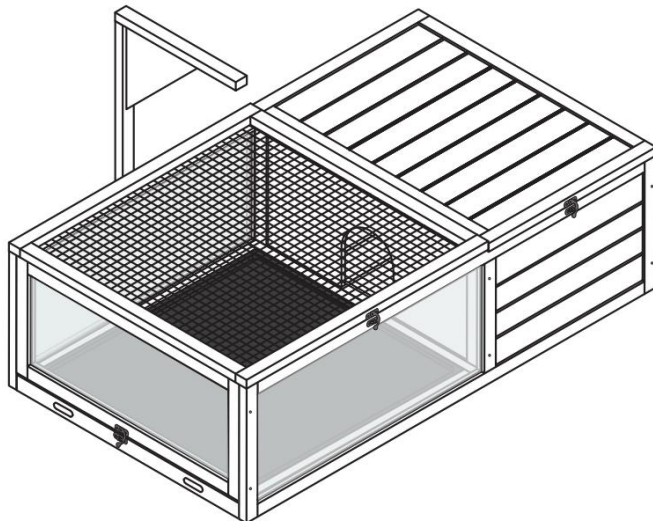

VEVOR®

TOUGH TOOLS, HALF PRICE

TORTOISE HOUSE

MODELL: MSH-T0 2

NEED HELP? CONTACT US!

Have product questions? Need technical support? Please feel free to contact us:

Technical Support and E-Warranty Certificate
www.vevor.com/support

This is the original instruction, please read all manual instructions carefully before operating. VEVOR reserves a clear interpretation of our user manual. The appearance of the product shall be subject to the product you received. Please forgive us that we won't inform you again if there are any technology or software updates on our product.