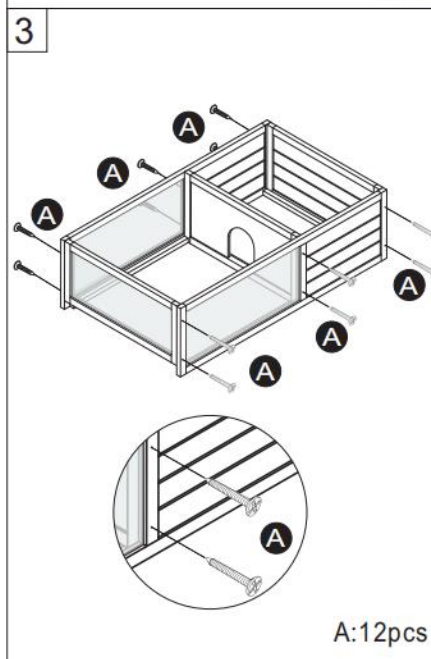

ASSEMBLY GUIDE