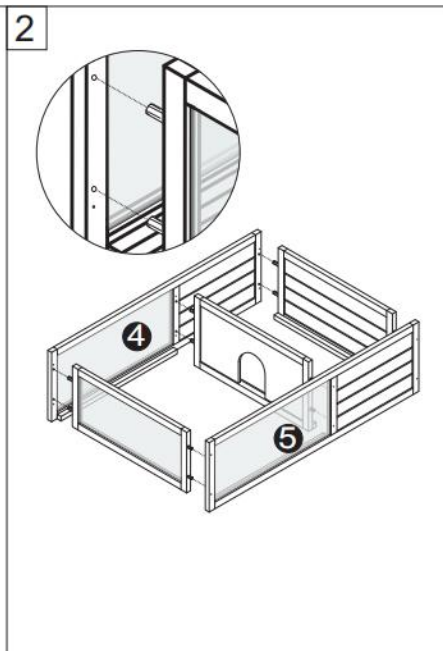

ASSEMBLY GUIDE