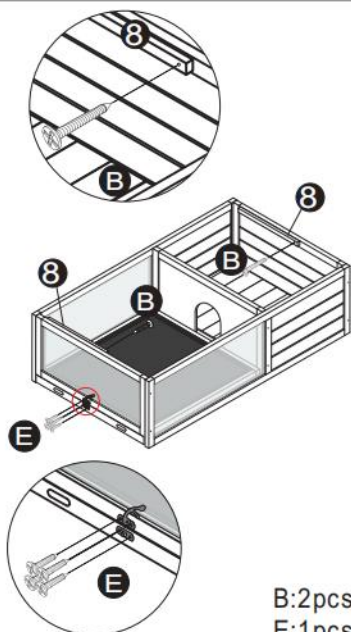

ASSEMBLY GUIDE

5

B:2pcs
E:1pcs

6