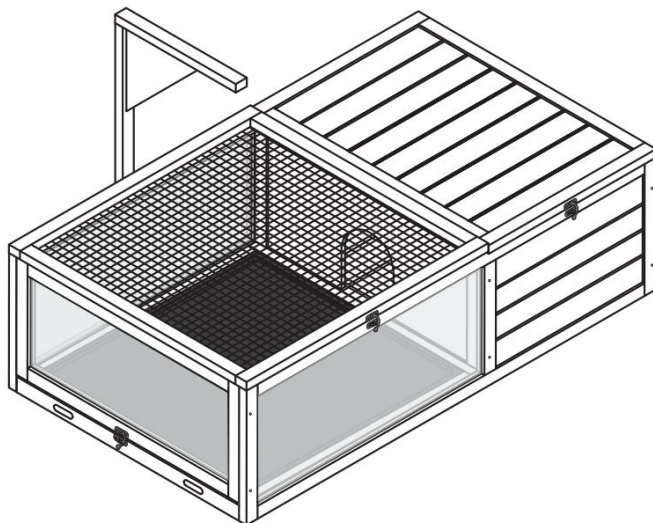

VEVOR®

TOUGH TOOLS, HALF PRICE

TORTOISE HOUSE

MODELLO: MSH- T02

NEED HELP? CONTACT US!

Have product questions? Need technical support? Please feel free to contact us:

Technical Support and E-Warranty Certificate
www.vevor.com/support

This is the original instruction, please read all manual instructions carefully before operating. VEVOR reserves a clear interpretation of our user manual. The appearance of the product shall be subject to the product you received. Please forgive us that we won't inform you again if there are any technology or software updates on our product.