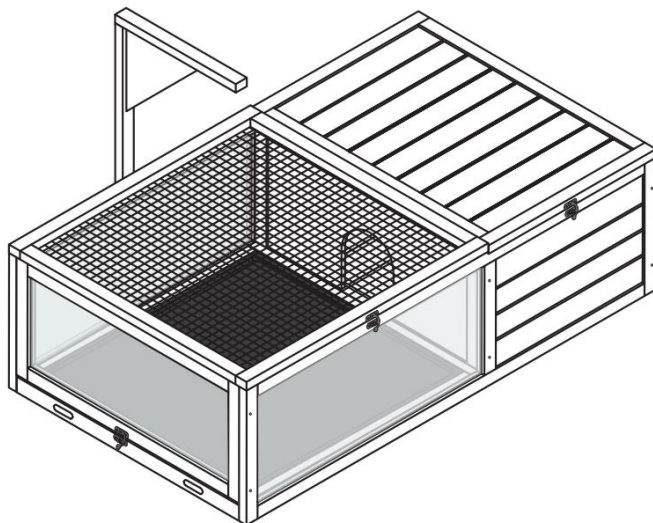

VEVOR®

TOUGH TOOLS, HALF PRICE

TORTOISE HOUSE

MODEL: MSH-T02

NEED HELP? CONTACT US!

Have product questions? Need technical support? Please feel free to contact us:

Technical Support and E-Warranty Certificate
www.vevor.com/support

This is the original instruction, please read all manual instructions carefully before operating. VEVOR reserves a clear interpretation of our user manual. The appearance of the product shall be subject to the product you received. Please forgive us that we won't inform you again if there are any technology or software updates on our product.