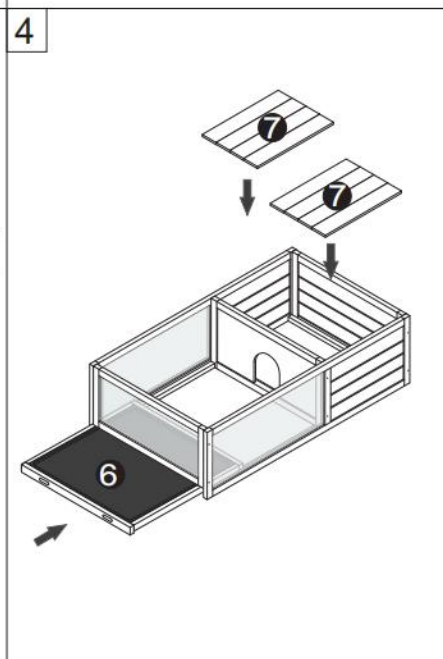

ASSEMBLY GUIDE