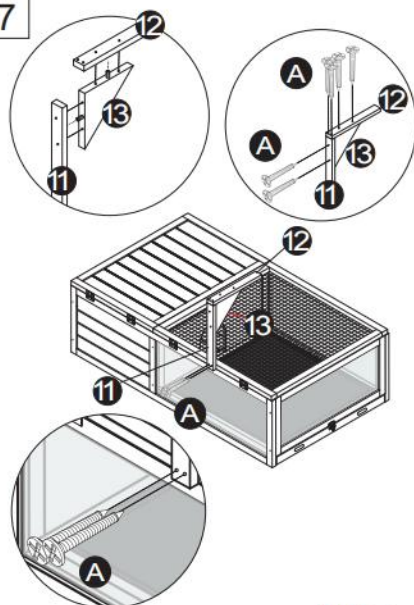

PRODUCT DESCRIPTION

| | |
|---------------------|--|
| Model | MSH-T02 |
| Color | Grey |
| Material | Fir & ABS & Multilayer Plate |
| Product size | 965*610*330mm (without lamp holder) 965*610*510mm (with lamp holder) |
| Packing size | 1025*670*130mm |

PART LIST

| | | | |
|---|---|--|--|
| 1  1pcs | 2  1pcs | 3  1pcs | 4  1pcs |
| 5  1pcs | 6  1pcs | 7  2pcs | 8  1pcs |
| 9  1pcs | 10  1pcs | 11  1pcs | 12  1pcs |
| 13  1pcs | A M3.5*40  20+1 pcs | B M3.5*20  2+1 pcs | C M3*16  8+1 pcs |
| D  14+1 pcs | E  3 pcs | | |

ASSEMBLY GUIDE

ASSEMBLY GUIDE

5

B:2pcs
E:1pcs

6

C:8pcs

7

A:8pcs