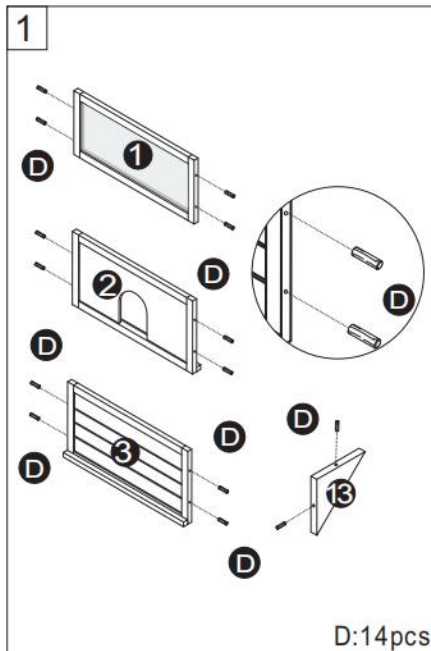

ASSEMBLY GUIDE