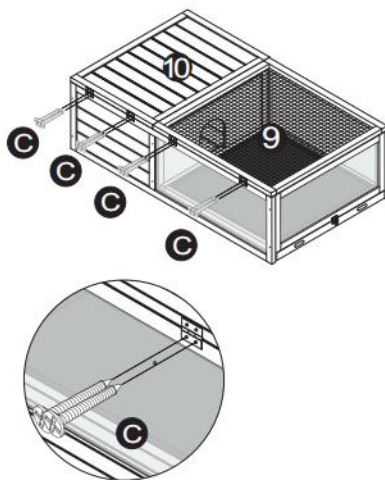

PRODUCT DESCRIPTION

| | |
|---------------------|--|
| Model | MSH-T02 |
| Color | Grey |
| Material | Fir & ABS & Multilayer Plate |
| Product size | 965*610*330mm (without lamp holder) 965*610*510mm (with lamp holder) |
| Packing size | 1025*670*130mm |

ASSEMBLY GUIDE

ASSEMBLY GUIDE

5

B:2pcs
E:1pcs

6

C:8pcs

7

A:8pcs