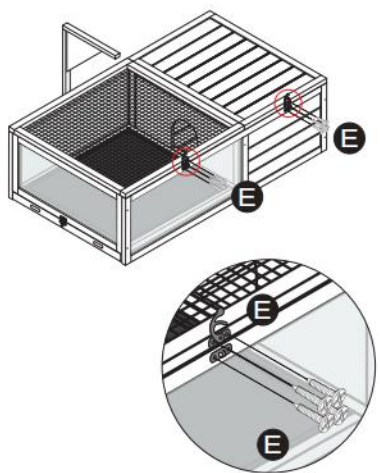

ASSEMBLY GUIDE

5

B:2pcs
E:1pcs

6

C:8pcs

7

A:8pcs

8

E:2pcs