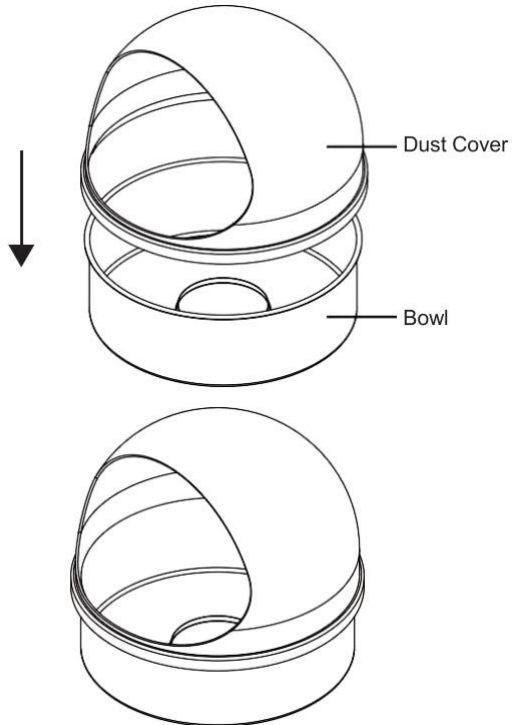

The Image is Only a Reference

This is the original instruction, please read all manual instructions carefully before operating. VEVOR reserves clear interpretation of our user manual. The appearance of the product shall be subject to the product you received. Please forgive us that we won't inform you again if there is any technology or software updates on our product.