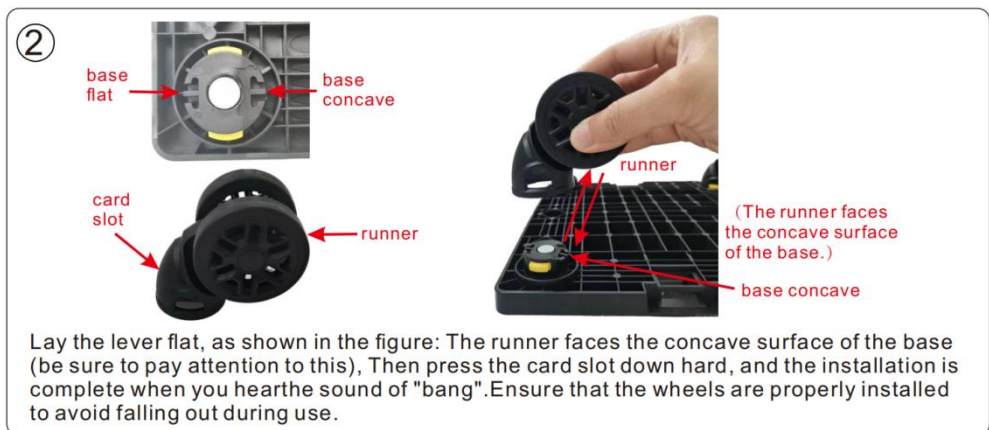

SAVE THESE INSTRUCTION

SPECIFICATIONS

Model	JW-XB21212519(T802)
Product Size	425×355×280mm
Color	Gray

COMPONENTS

Assembly Instructions

③

④

⑤