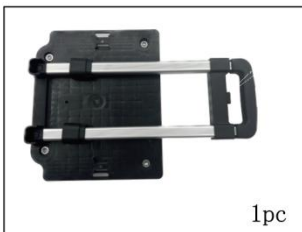

SAVE THESE INSTRUCTION

SPECIFICATIONS

Model	JW-XB21212519(T802)
Product Size	425×355×280mm
Color	Gray

COMPONENTS

Assembly Instructions

③

④

⑤