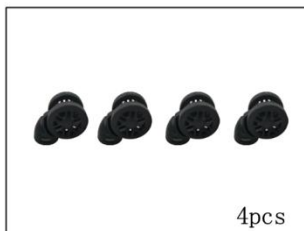

SAVE THESE INSTRUCTION

SPECIFICATIONS

Model	JW-XB21212519(T802)
Product Size	425×355×280mm
Color	Gray

COMPONENTS

Assembly Instructions

③

④

⑤