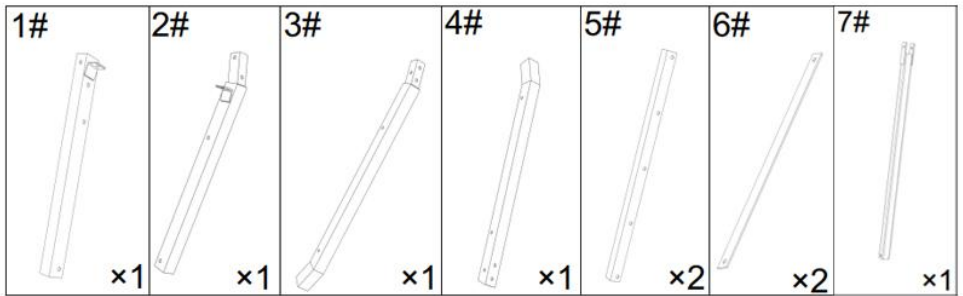

TECHNICAL PARAMETERS

Model	LJY1208
Colour	BLACK
Size	1750*1720*90 mm
Material	Q235

Model	LJY1209
Colour	BLACK
Size	1890*1945*90 mm
Material	Q235

PARTS LIST AND ASSEMBLING

Address: Baoshanqu Shuangchenglu 803long 11hao 1602A-1609shi Shanghai