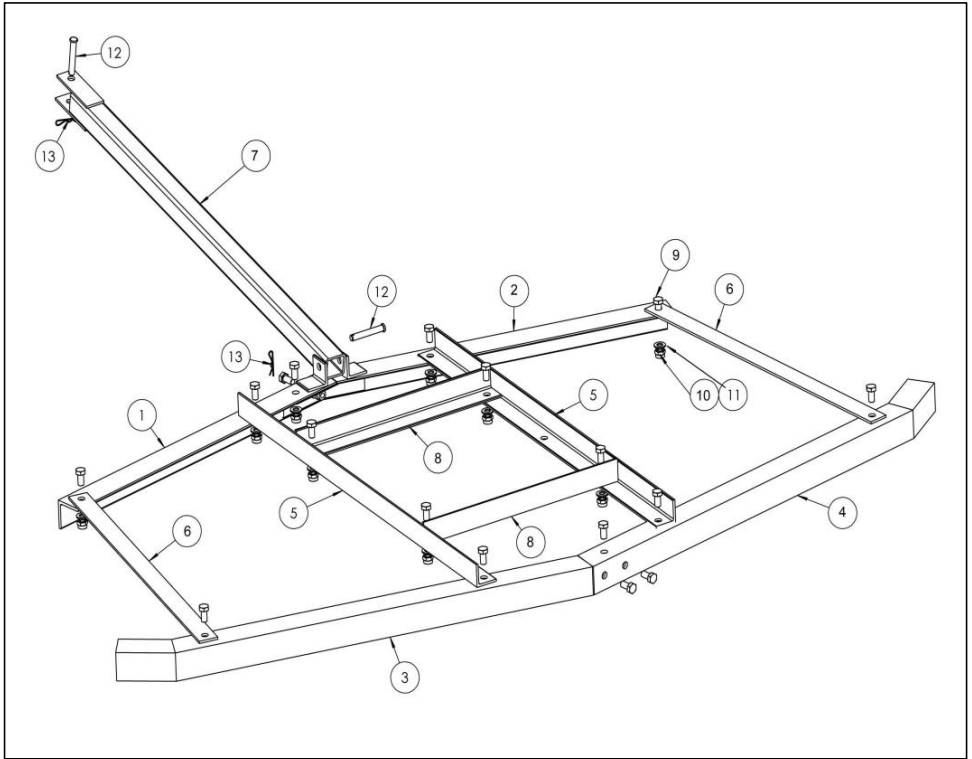

TECHNICAL PARAMETERS

Model	LJY1208
Colour	BLACK
Size	1750*1720*90 mm
Material	Q235

Model	LJY1209
Colour	BLACK
Size	1890*1945*90 mm
Material	Q235

PARTS LIST AND ASSEMBLING

Address: Baoshanqu Shuangchenglu 803long 11hao 1602A-1609shi Shanghai