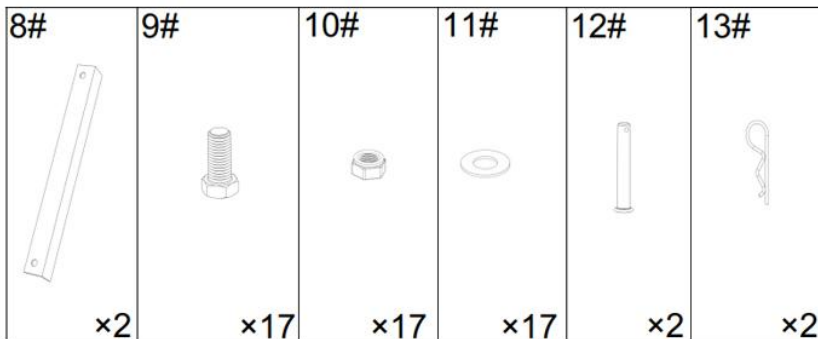

TECHNICAL PARAMETERS

Model	LJY1208
Colour	BLACK
Size	1750*1720*90 mm
Material	Q235

Model	LJY1209
Colour	BLACK
Size	1890*1945*90 mm
Material	Q235

PARTS LIST AND ASSEMBLING

Address: Baoshanqu Shuangchenglu 803long 11hao 1602A-1609shi Shanghai