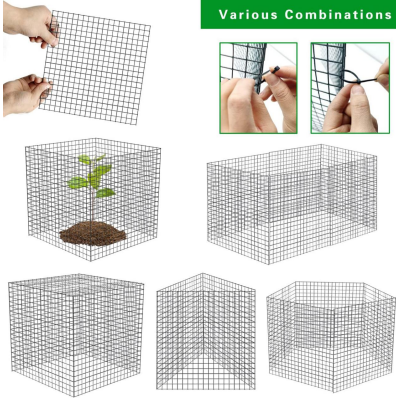

Step 3: Put the assembled cage around the plants with Various combinations.

Step 2: Fix it with cable tie and cut off the excess parts.

Step 4: Finally, insert the U-anchors to fix the case.

DLY MULTIPLE SHAPES

You can assemble the shape you want according to your needs and provide more protected areas for your garden.

we put 20 pieces of U-anchors as incidental products, which can make the plant protection cage more solid when DIY.