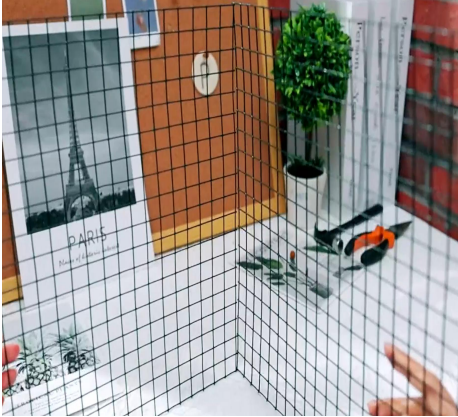

HOW TO INSTALL

Step 1: Put the nets together and adjust the width.