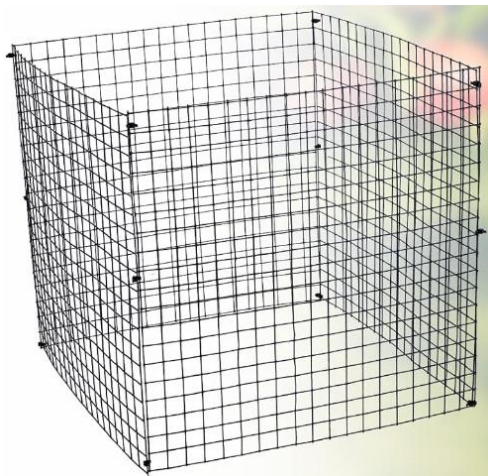

VEVOR®

TOUGH TOOLS, HALF PRICE

PLANT CAGES & SUPPORT

JSQBWZCL-12in-10P

NEED HELP? CONTACT US!

Have product questions? Need technical support? Please feel free to contact us:

Technical Support and E-Warranty Certificate
www.vevor.com/support