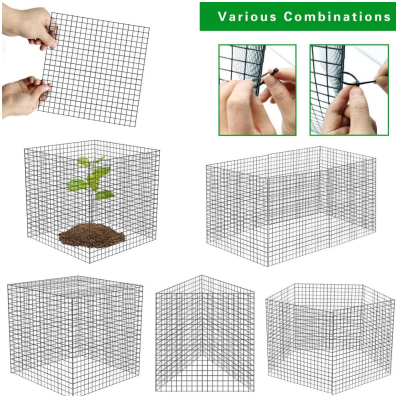

SAVE THESE INSTRUCTIONS

PRODUCT DESCRIPTION

MODEL	Number of sets	Color	size
JSQBWZCL-12IN-10P	10 sets	Black	12*12*12in

Warm tips:

- Hand-measured, please allow a slight error in size.
- Due to the light and screen setting difference, the item's color may be slightly different from the pictures.
- Please allow slight dimension difference due to different manual measurement.
- Please confirm the size before buying, we hope it will bring you a pleasant shopping experience!

PACKING LIST

MODEL: JSQBWZCL-14IN-5P		
NO.	ACCESSORY NAME	QUANTITY
1	metal plant protection nets	40 pcs
2	nylon cable ties	200 pcs
3	U-anchors	40 pcs
4	User Manual	1 pc

HOW TO INSTALL

Step 1: Put the nets together and adjust the width.

Step 3: Put the assembled cage around the plants with Various combinations.

Step 2: Fix it with cable tie and cut off the excess parts.

Step 4: Finally, insert the U-anchors to fix the case.

DLY MULTIPLE SHAPES

You can assemble the shape you want according to your needs and provide more protected areas for your garden.

we put 20 pieces of U-anchors as incidental products, which can make the plant protection cage more solid when DIY.