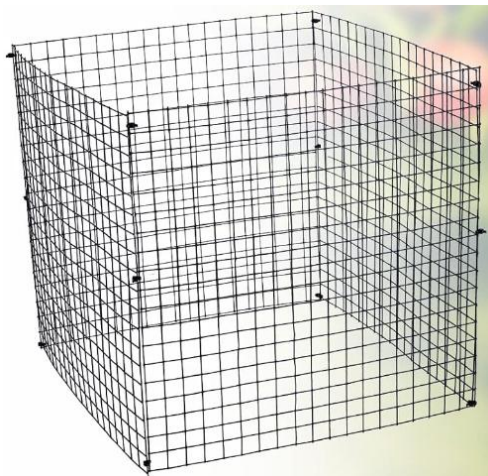

VEVOR®

TOUGH TOOLS, HALF PRICE

PLANT CAGES & SUPPORT

JSQBWZCL-12in-10P

NEED HELP? CONTACT US!

Have product questions? Need technical support? Please feel free to contact us:

Technical Support and E-Warranty Certificate
www.vevor.com/support

This is the original instruction, please read all manual instructions carefully before operating. VEVOR reserves a clear interpretation of our user manual. The appearance of the product shall be subject to the product you received. Please forgive us that we won't inform you again if there are any technology or software updates on our product.