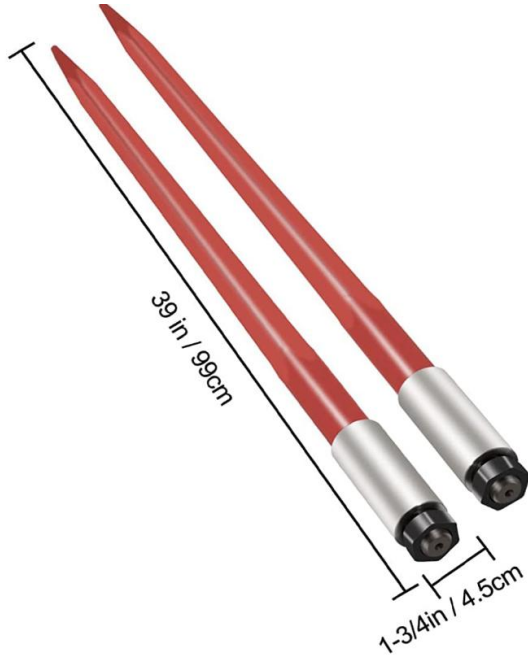

Product Description

! WARNING !

1. Recommended loading weight: 2000LBS. Working Load Limit: 3000LBS.
2. After completing assembly,thoroughly inspect the machine to be sure that all nuts and bolts have been completely tightened.
3. Must keep away from people when the machine is in motion. This is to prevent serious injury or death caused by accidents.
4. Warranty does not cover damages resulting from misuse, overloading,or improper installation.