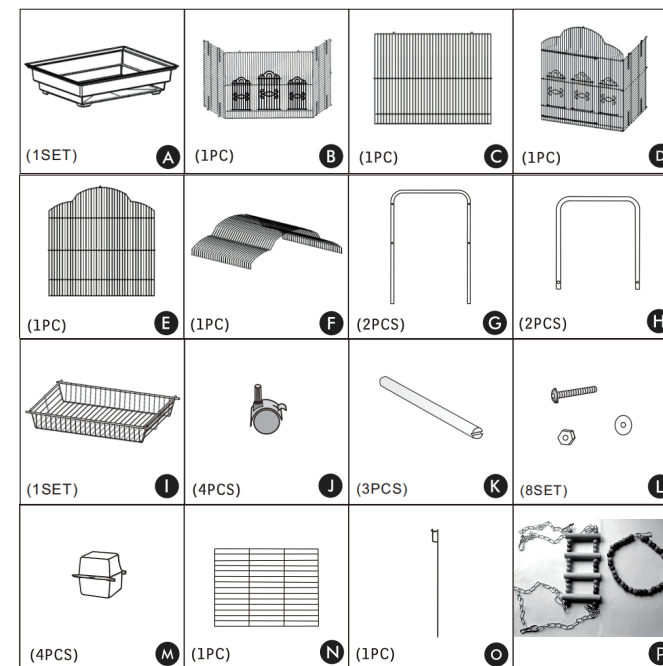

WARNING:

Read this material before using this product. Failure to do so can result in serious injury.

Assembly precautions

1. Assemble only according to these instructions. Improper assembly can create hazards.
2. In order to ensure your own safety, please make sure to ANSI-approved safety goggles and heavy-duty work gloves when installing this product.
3. Keep the assembly area clean and well lit.
4. Keep bystanders out of the area during assembly.
5. Do not assemble when tired or when under the influence of alcohol, drugs or medication.
6. Product capabilities apply to properly and completely assembled product only.
7. Assemble on a flat, level, hard and smooth surface capable of safely supporting a fully loaded bird cage.

Use precautions

TO PREVENT SERIOUS INJURY AND DEATH FROM TIPPING:

1. DO NOT SIT OR STAND ON THIS ITEM.
2. This product is not a toy. Do not allow children to play with or near this item. Please keep small spare parts out of children's reach.
3. Use only on a flat, level, hard and smooth surface capable of safely supporting a fully loaded bird cage.
4. Use as intended only.
5. Inspect before every use; do not use if parts are loose or damaged.
6. We recommend 2 or more people to install.

SAVE THESE INSTRUCTIONS

SPECIFICATIONS

Model	6103H-B2
Product Size	470*360*1520 mm
Color	Black

COMPONENTS

**Assembly Instructions
Notice:**

1. Various specifications of screws are used in the installation of this product. Pay attention to the correct use of screw specifications according to the instruction manual.
2. Please wear gloves when installing.