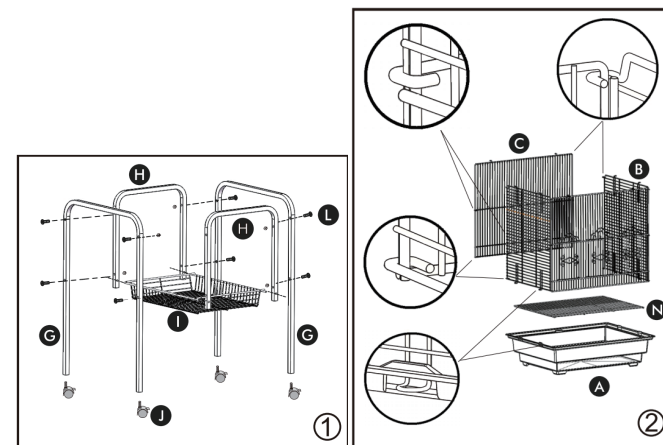

Use precautions

TO PREVENT SERIOUS INJURY AND DEATH FROM TIPPING:

1. DO NOT SIT OR STAND ON THIS ITEM.
2. This product is not a toy. Do not allow children to play with or near this item. Please keep small spare parts out of children's reach.
3. Use only on a flat, level, hard and smooth surface capable of safely supporting a fully loaded bird cage.
4. Use as intended only.
5. Inspect before every use; do not use if parts are loose or damaged.
6. We recommend 2 or more people to install.

SAVE THESE INSTRUCTIONS

SPECIFICATIONS

Model	6103H-B2
Product Size	470*360*1520 mm
Color	Black

COMPONENTS

**Assembly Instructions
Notice:**

1. Various specifications of screws are used in the installation of this product. Pay attention to the correct use of screw specifications according to the instruction manual.
2. Please wear gloves when installing.