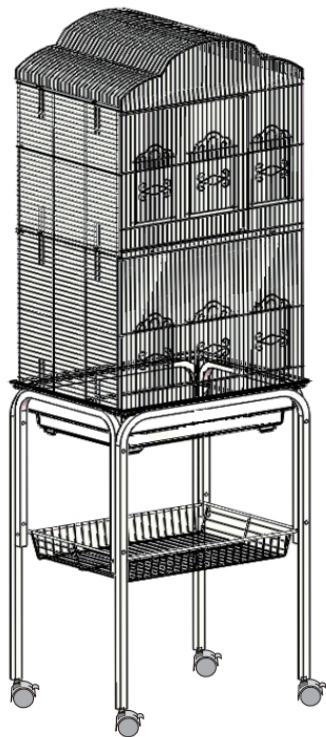

**Handing Bird Cages
6103H-B2**