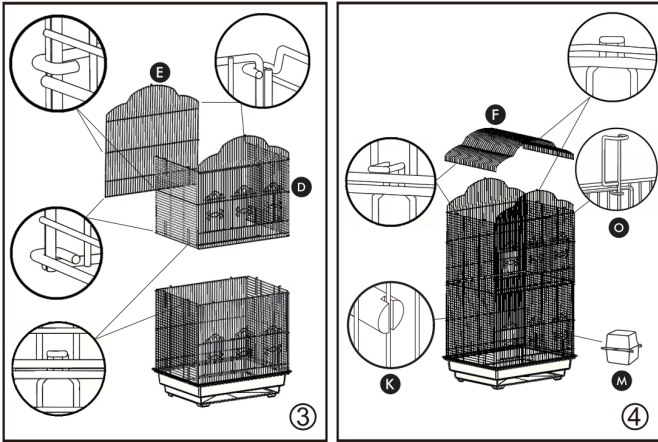

Use precautions

TO PREVENT SERIOUS INJURY AND DEATH FROM TIPPING:

1. DO NOT SIT OR STAND ON THIS ITEM.
2. This product is not a toy. Do not allow children to play with or near this item. Please keep small spare parts out of children's reach.
3. Use only on a flat, level, hard and smooth surface capable of safely supporting a fully loaded bird cage.
4. Use as intended only.
5. Inspect before every use; do not use if parts are loose or damaged.
6. We recommend 2 or more people to install.

SAVE THESE INSTRUCTIONS

SPECIFICATIONS

Model	6103H-B2
Product Size	470*360*1520 mm
Color	Black

COMPONENTS

**Assembly Instructions
Notice:**

1. Various specifications of screws are used in the installation of this product. Pay attention to the correct use of screw specifications according to the instruction manual.
2. Please wear gloves when installing.