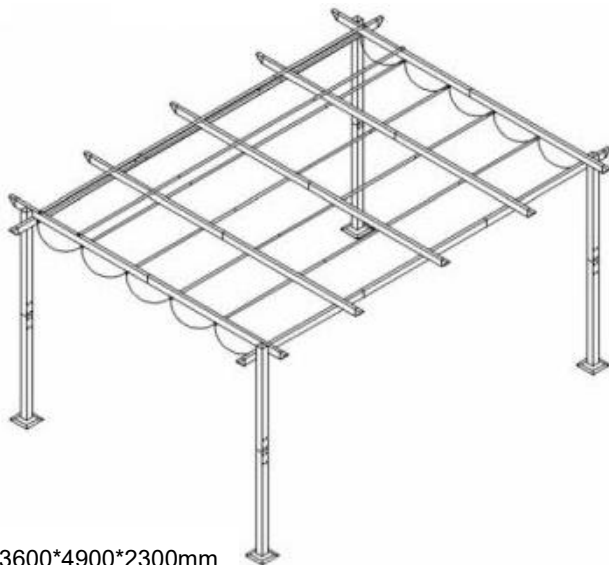

VEVOR®

TOUGH TOOLS, HALF PRICE

RETRACTABLE PERGOLA

MODELLO: JDG-098-48DBE

Product Size: 3600*4900*2300mm

NEED HELP? CONTACT US!

Have product questions? Need technical support? Please feel free to contact us: