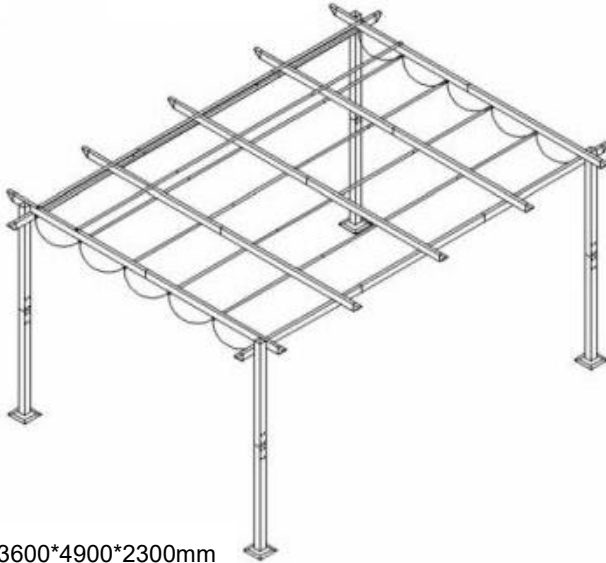

VEVOR®

TOUGH TOOLS, HALF PRICE

RETRACTABLE PERGOLA

MODELO: JDG-098-48DBE

Product Size: 3600*4900*2300mm

NEED HELP? CONTACT US!

Have product questions? Need technical support? Please feel free to contact us: