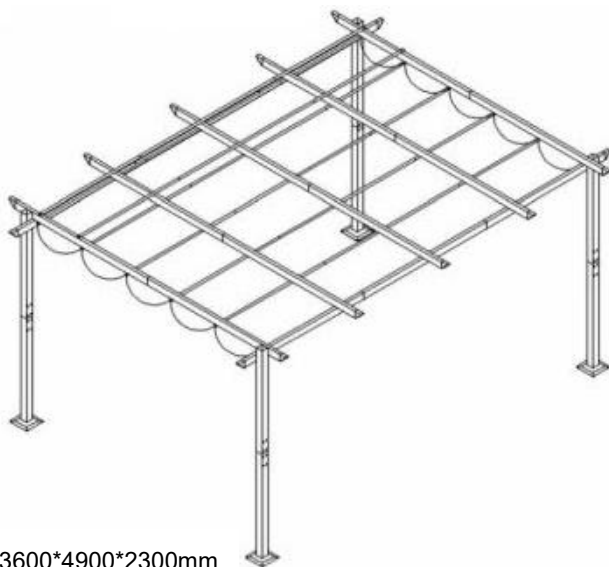

VEVOR®

TOUGH TOOLS, HALF PRICE

RETRACTABLE PERGOLA

MODEL: JDG-098-48DBE

Product Size: 3600*4900*2300mm

NEED HELP? CONTACT US!

Have product questions? Need technical support? Please feel free to contact us:

Technical Support and E-Warranty Certificate
www.vevor.com/support