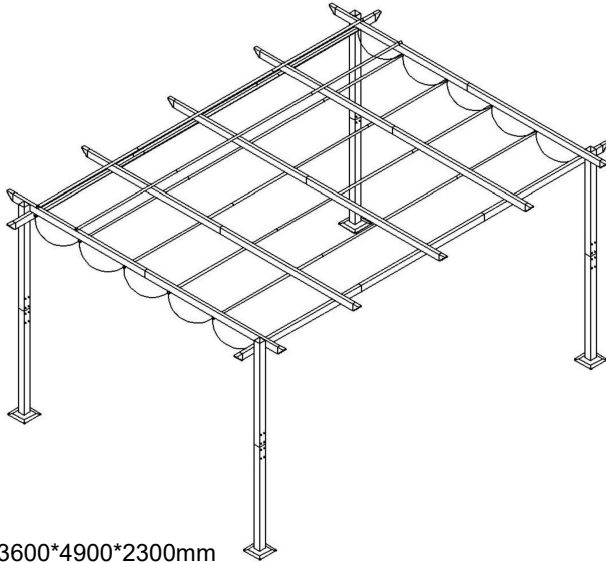

VEVOR®

RETRACTABLE PERGOLA

TOUGH TOOLS, HALF PRICE

MODEL: JDG-098-48DBE

Product Size: 3600*4900*2300mm

NEED HELP? CONTACT US!

Have product questions? Need technical support? Please feel free to contact us:

Technical Support and E-Warranty Certificate
www.vevor.com/support