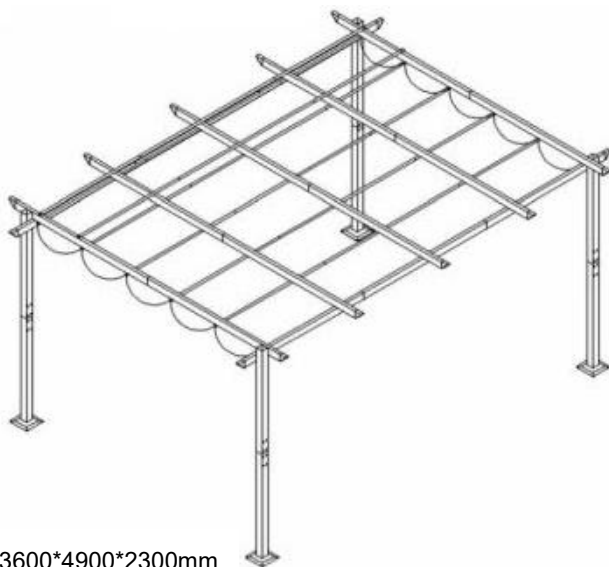

VEVOR[®]

TOUGH TOOLS, HALF PRICE

RETRACTABLE PERGOLA

MODÈLE : JDG-098-48DBE

Product Size: 3600*4900*2300mm

NEED HELP? CONTACT US!

Have product questions? Need technical support? Please feel free to contact us: