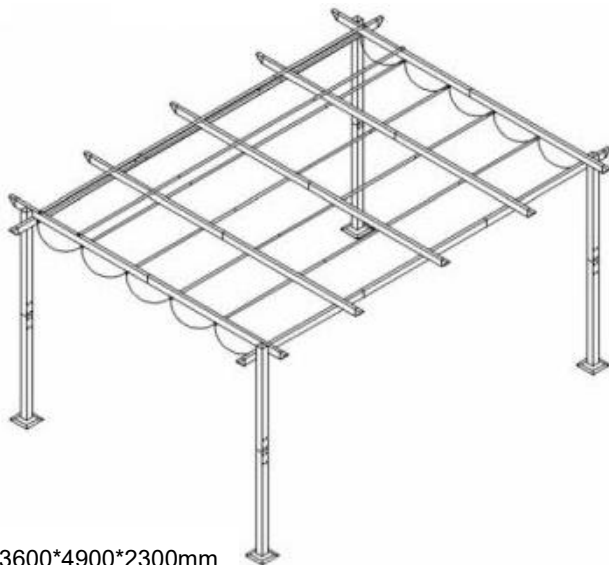

VEVOR®

TOUGH TOOLS, HALF PRICE

RETRACTABLE PERGOLA

MODELL: JDG-098-48DBE

Product Size: 3600*4900*2300mm

NEED HELP? CONTACT US!

Have product questions? Need technical support? Please feel free to contact us: