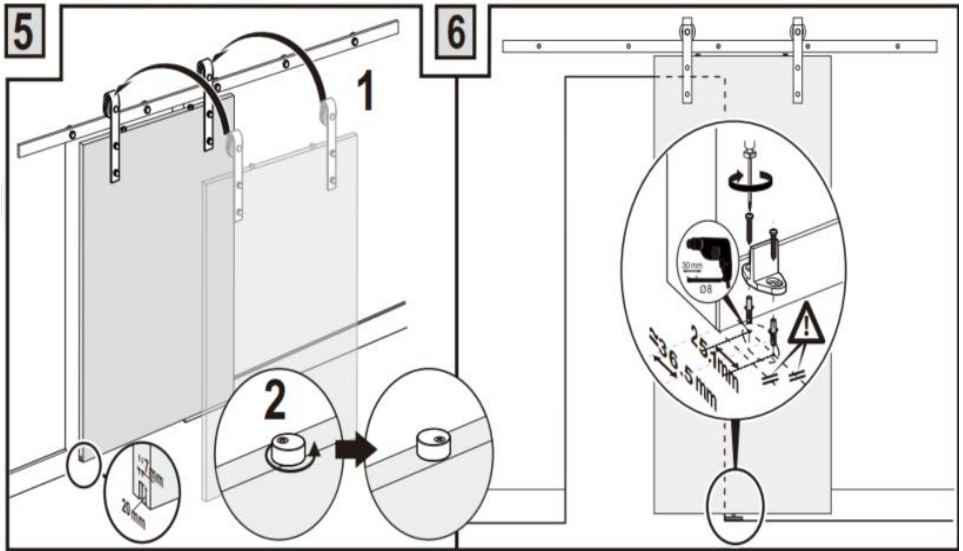

8ft Single Door

8ft Double Door

3

(X4)

4

(X4)

Manufacturer: Shanghaimuxinmuyeyouxiangongsi

Address: Shuangchenglu 803nong11hao1602A-1609shi, baoshanqu, shanghai 200000 CN.