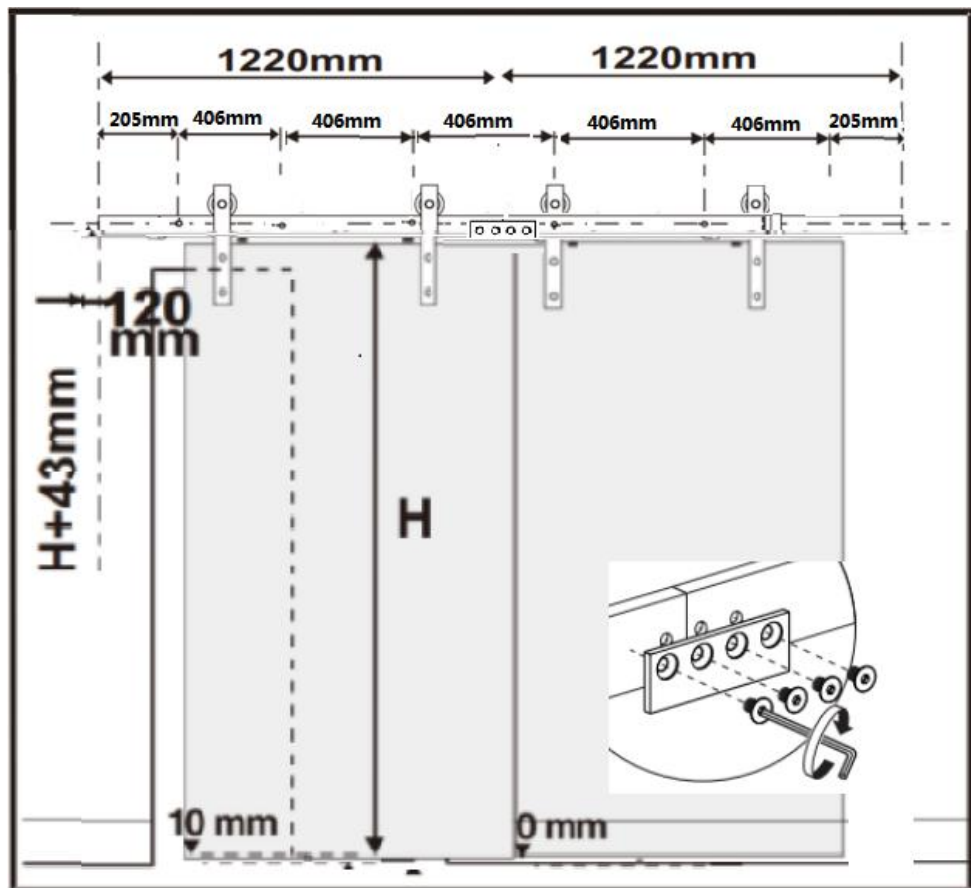

HARDWARE LIST

	8ft Single Door	8ft Double Door
	2PCS	2PCS
	6PCS	6PCS
	M8x90 (6PCS)	M8x90 (6PCS)
	Φ12x50 (6PCS)	Φ12x50 (6PCS)
	M4*25(2PCS)	M4*25(4PCS)
	1PCS	2PCS
	Φ6 (2PCS)	Φ6 (4PCS)
	2PCS	2PCS
	1PCS	2PCS
	2PCS	4PCS
	1PCS	2PCS
	2PCS	4PCS
	4PCS	8PCS
	1PCS	1PCS
	4PCS	4PCS

8ft Single Door

8ft Double Door

3

(X4)

4

(X4)

Manufacturer: Shanghaimuxinmuyeyouxiangongsi

Address: Shuangchenglu 803nong11hao1602A-1609shi, baoshanqu, shanghai 200000 CN.