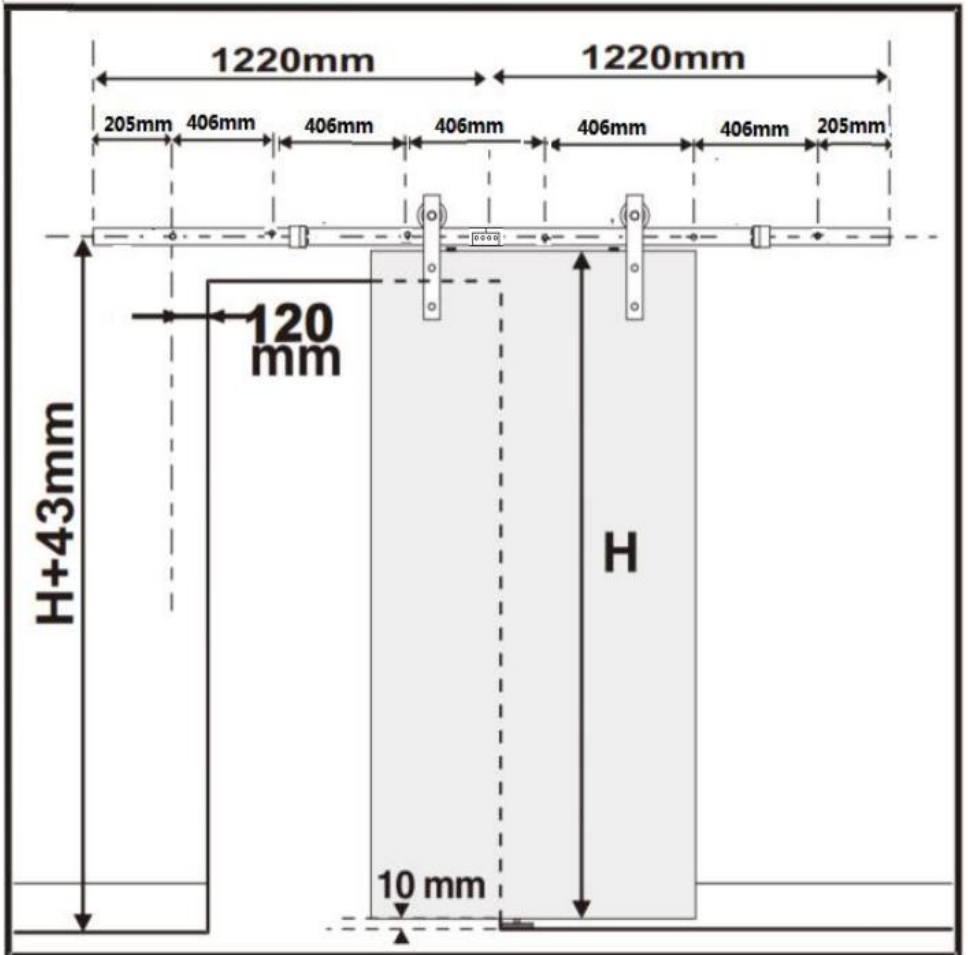

8ft Single Door