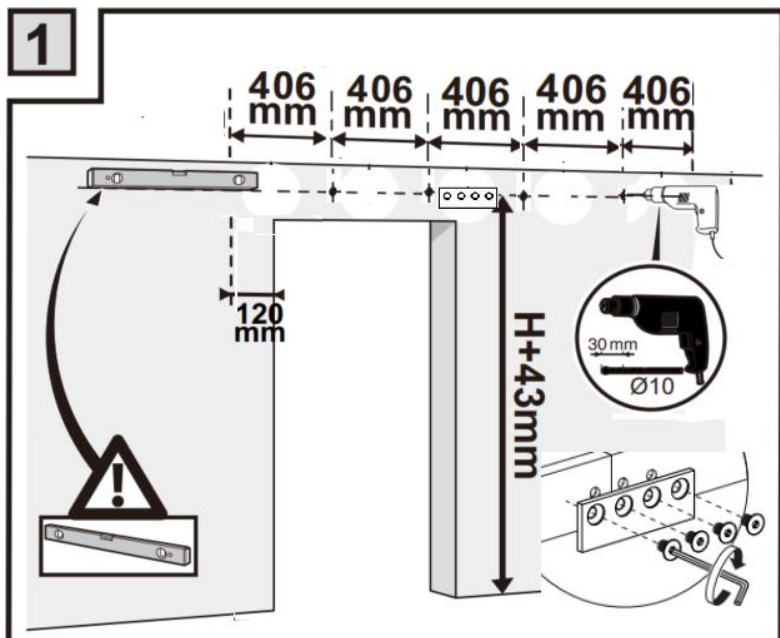

HARDWARE LIST

	8ft Single Door	8ft Double Door
	2PCS	2PCS
	6PCS	6PCS
	M8x90 (6PCS)	M8x90 (6PCS)
	Φ12x50 (6PCS)	Φ12x50 (6PCS)
	M4*25(2PCS)	M4*25(4PCS)
	1PCS	2PCS
	Φ6 (2PCS)	Φ6 (4PCS)
	2PCS	2PCS
	1PCS	2PCS
	2PCS	4PCS
	1PCS	2PCS
	2PCS	4PCS
	4PCS	8PCS
	1PCS	1PCS
	4PCS	4PCS

8ft Single Door

8ft Double Door

3

(X4)

4

(X4)

Manufacturer: Shanghaimuxinmuyeyouxiangongsi

Address: Shuangchenglu 803nong11hao1602A-1609shi, baoshanqu, shanghai 200000 CN.