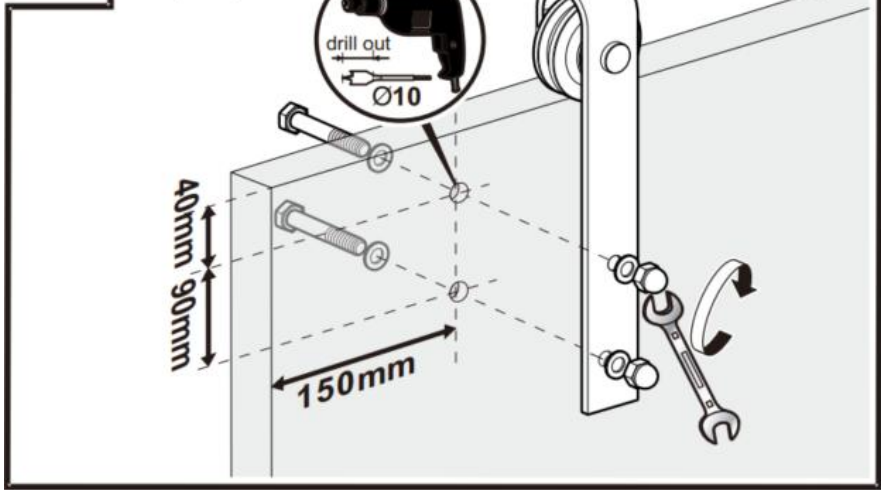

HARDWARE LIST

	8ft Single Door	8ft Double Door
	2PCS	2PCS
	6PCS	6PCS
	M8x90 (6PCS)	M8x90 (6PCS)
	Φ12x50 (6PCS)	Φ12x50 (6PCS)
	M4*25(2PCS)	M4*25(4PCS)
	1PCS	2PCS
	Φ6 (2PCS)	Φ6 (4PCS)
	2PCS	2PCS
	1PCS	2PCS
	2PCS	4PCS
	1PCS	2PCS
	2PCS	4PCS
	4PCS	8PCS
	1PCS	1PCS
	4PCS	4PCS

8ft Single Door

8ft Double Door

3

(X4)

4

(X4)

Manufacturer: Shanghaimuxinmuyeyouxiangongsi

Address: Shuangchenglu 803nong11hao1602A-1609shi, baoshanqu, shanghai 200000 CN.