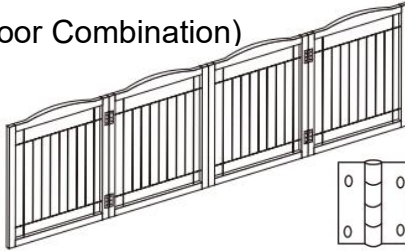

COMPONENTS

1PC(4-door Combination)

2PCS(Foot)

2PCS (Hinge, add 2 more)

14 PCS (Anti-slip Sticker)