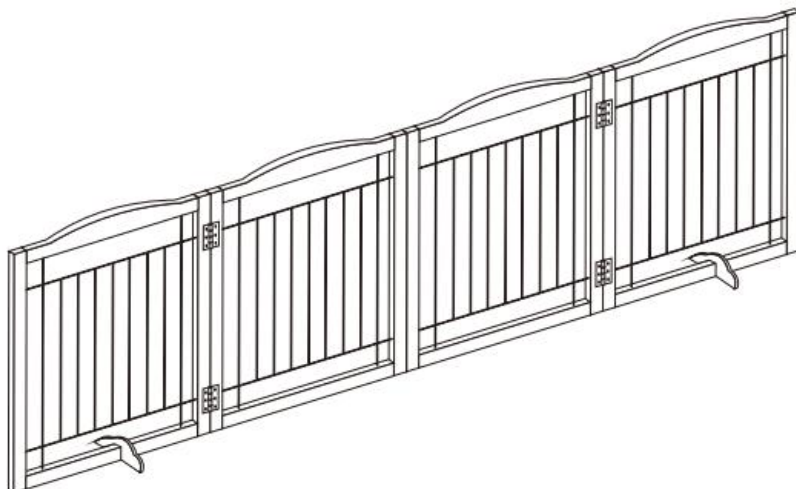

VEVOR®

TOUGH TOOLS, HALF PRICE

FREE STANDING WOODEN PET GATE

MODEL: JYWS-9632

NEED HELP? CONTACT US!

Have product questions? Need technical support? Please feel free to contact us:

Technical Support and E-Warranty Certificate
www.vevor.com/support

This is the original instruction, please read all manual instructions carefully before operating. VEVOR reserves a clear interpretation of our user manual. The appearance of the product shall be subject to the product you received. Please forgive us that we won't inform you again if there are any technology or software updates on our product.