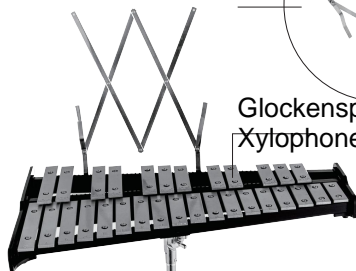

Glockenspiel
Xylophone