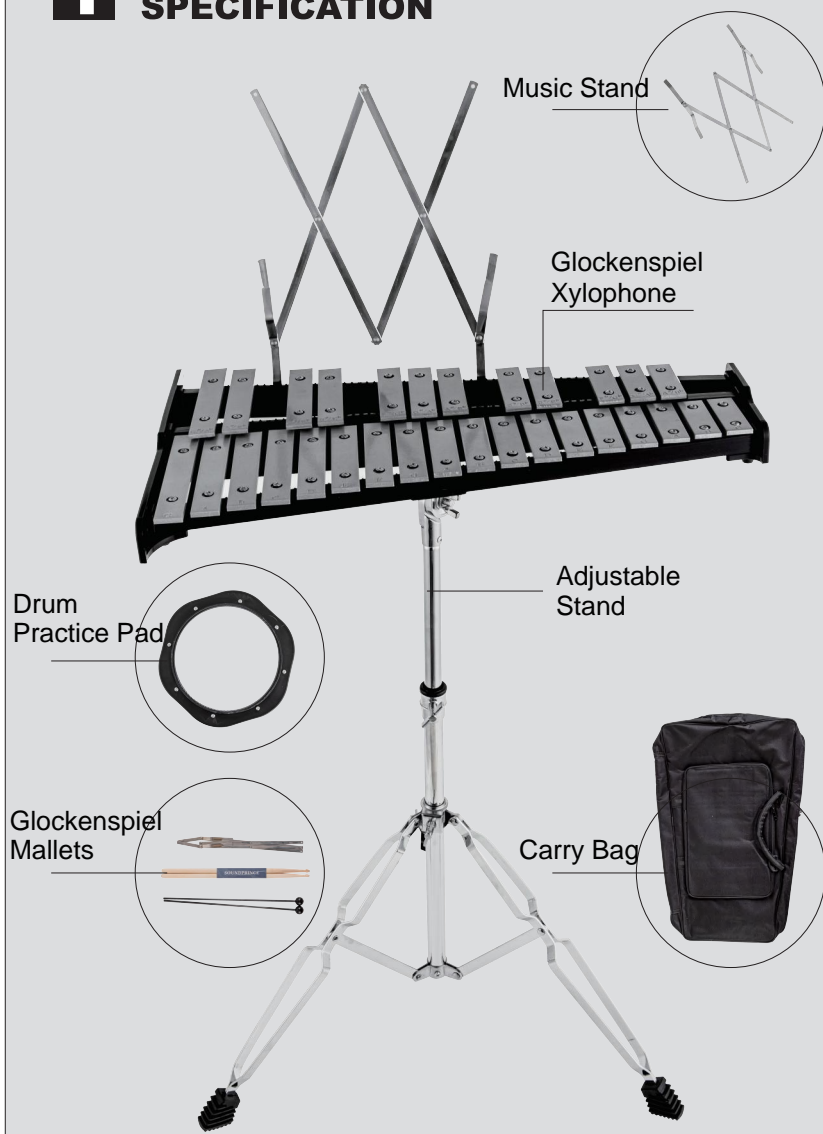

INSTRUCTIONS

1

SPECIFICATION