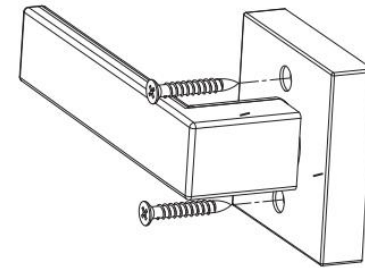

VEVOR[®]
TOUGH TOOLS, HALF PRICE

Technical Support and E-Warranty Certificate
www.vevor.com/support

VEVOR[®]
TOUGH TOOLS, HALF PRICE

D921-DL-BLK

Insérez les deux vis et serrez fermement
la plaque intérieure sur la porte.