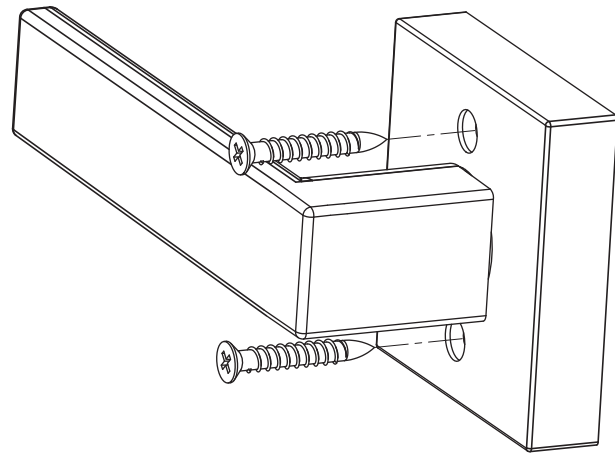

VEVOR[®]
TOUGH TOOLS, HALF PRICE

D921-DL-BLK

Insert the two screws and tighten the inner plate on the door firmly.

NEED HELP? CONTACT US!

Have product questions? Need technical support?
Please feel free to contact us:
Technical Support and E-Warranty Certificate
www.vevor.com/support