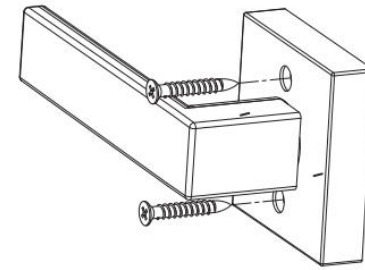

VEVOR[®]
TOUGH TOOLS, HALF PRICE

Technical Support and E-Warranty Certificate
www.vevor.com/support

Door Handle lock

We continue to be committed to provide you tools with competitive price. "Save Half", "Half Price" or any other similar expressions used by us only represents an estimate of savings you might benefit from buying certain tools with us compared to the major top brands and does not necessarily mean to cover all categories of tools offered by us. You are kindly reminded to verify carefully when you are placing an order with us if you are actually saving half in comparison with the top major brands.

VEVOR[®]
TOUGH TOOLS, HALF PRICE

Technical Support and E-Warranty Certificate
www.vevor.com/support

VEVOR[®]
TOUGH TOOLS, HALF PRICE

D921-DL-BLK

Inserte los dos tornillos y apriete firmemente la placa interior en la puerta.