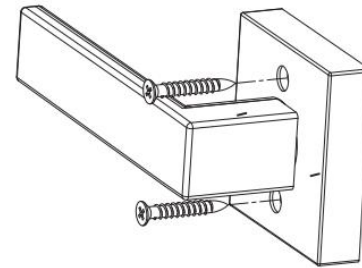

VEVOR[®]
TOUGH TOOLS, HALF PRICE

Technical Support and E-Warranty Certificate
www.vevor.com/support

Door Handle lock

We continue to be committed to provide you tools with competitive price.
"Save Half", "Half Price" or any other similar expressions used by us only
represents an estimate of savings you might benefit from buying certain tools
with us compared to the major top brands and does not necessarily mean to
cover all categories of tools offered by us.
You are kindly reminded to verify carefully when you are placing an order with
us if you are actually saving half in comparison with the top major brands.

VEVOR[®]
TOUGH TOOLS, HALF PRICE

Technical Support and E-Warranty Certificate
www.vevor.com/support

VEVOR[®]
TOUGH TOOLS, HALF PRICE

D921-DL-BLK

Setzen Sie die beiden Schrauben ein und ziehen Sie die Innenplatte an der Tür fest an.