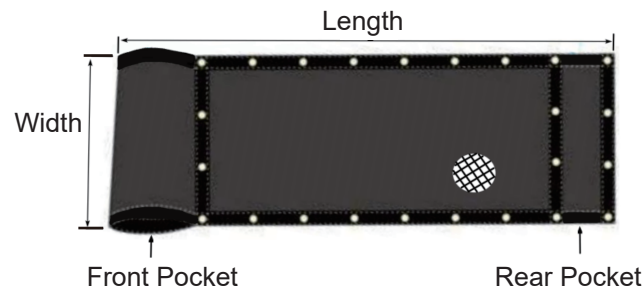

SAVE THESE INSTRUCTIONS

MODEL AND PARAMETERS