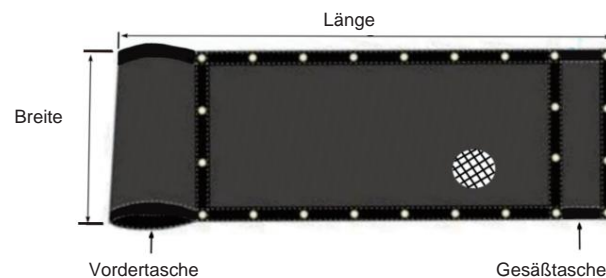

MODELL UND PARAMETER

Modell	Größe (Breite*Länge)	Front Tasche	Hinteren Tasche	Farbe
5 x 14	5'x14'	5,5 Zoll	3,5 Zoll	Schwarz
6x14	6'x14'			
6,5 x 18	6,5 x 18 Fuß			
7 x 14	7'x14'			
7x18	7'x18'			
7x22	7'x22'			
7,5 x 18	7,5 x 18 Fuß			
8 x 18	8'x18'			

Reinigung und Wartung

1. Reinigen Sie die Muldenkipper-Netzplane nach dem Gebrauch, bevor Sie sie einlagern.
2. Verwenden Sie keine scharfen Gegenstände wie beispielsweise eine Schere, um die Netzplane des Muldenkippers zu zerschneiden.

Adresse: Baoshanqu Shuangchenglu 803long 11hao 1602A-1609shi
Shanghai

Importiert in die USA: Sanven Technology Ltd. Suite 250, 9166 Anaheim
Place, Rancho Cucamonga, CA 91730
In China hergestellt