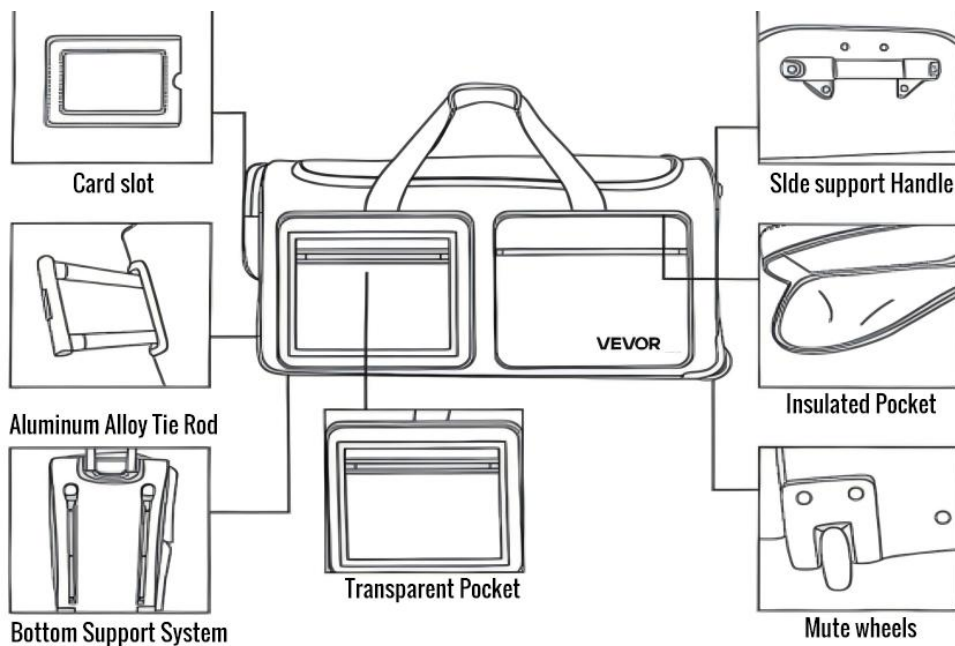

PRODUCTCOMPONENTS

Borsa principale

BRI-23 , BRI-29 Elenco hardware

chiave	Descrizione	Immagine	Quantità
UN	Palo bianco		2
B	Pipa Sca l abie nera		2
C	cestello superiore		1
D	Scudo per la privacy		1
E	Sacchetti per scarpe		1