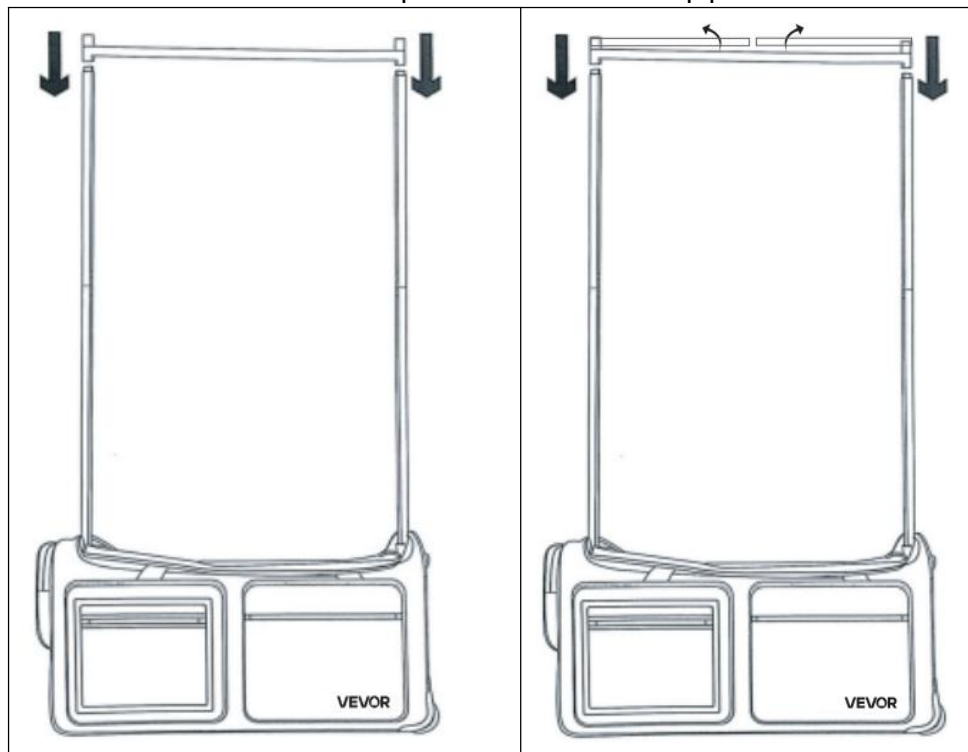

5. Connect both ends of the top rack to the scalable pipes.