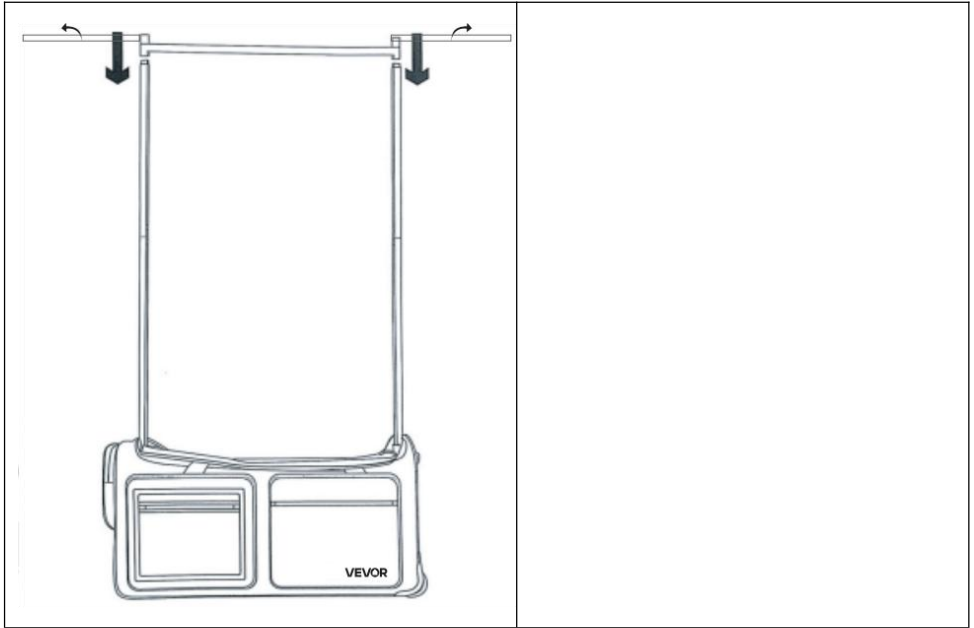

SAVE THIS MANUAL

Manufacturer: Shanghai muxin muyeyouxiangongsi

Address: Shuangchenglu 803nong 11hao1602A-1609shi,
baoshanqu,shanghai 200000 CN.

Imported to AUS: SIHAO PTY LTD. 1 ROKEVA STREET EASTWOOD
NSW 2122 Australia

Imported to USA: Sanven Technology Ltd. Suite 250, 9166 Anaheim
Place, Rancho Cucamonga, CA 91730

UK	REP

YH CONSULTING LIMITED. C/O YH Consulting
Limited Office 147, Centurion House, London
Road, Staines-upon-Thames, Surrey, TW18 4AX

EC	REP

E-CrossStu GmbH
Mainzer Landstr.69,
60329 Frankfurt am Main.