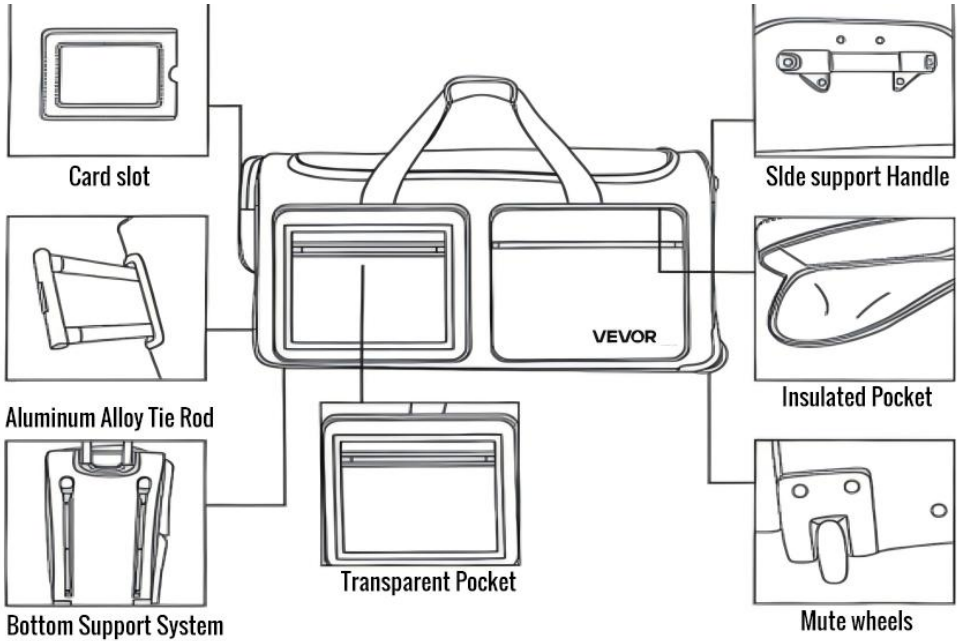

PRODUCTCOMPONENTS

Bolsa principal

BRI-23 , BRI-29 Lista de hardware

llave	Descripción	Imagen	Cantidad
A	Poste blanco		2
B	Pipa Black Scalable		2
do	Estante superior		1
D	Escudo de privacidad		1
mi	Bolsas para zapatos		1