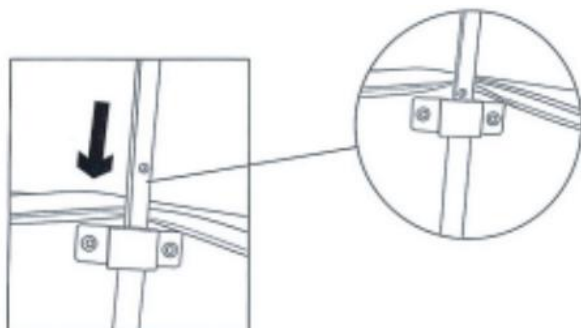

INSTALLATION INSTRUCTIONS

1. Fully unfold the main bag.

2. Find the front and rear zippers inside the main bag and open them. Insert two white poles separately to secure the main bag (rotate the white pole to increase the length and achieve the stability you desire) and then close the zipper.

3. Find the left and right insertable base inside the main bag and insert 2 black scalable pipe until the screws reach the plastic block of the base. (Tips: Extendable end facing up.)

4. Expand the scalable pipes upwards, and keep both sides level.