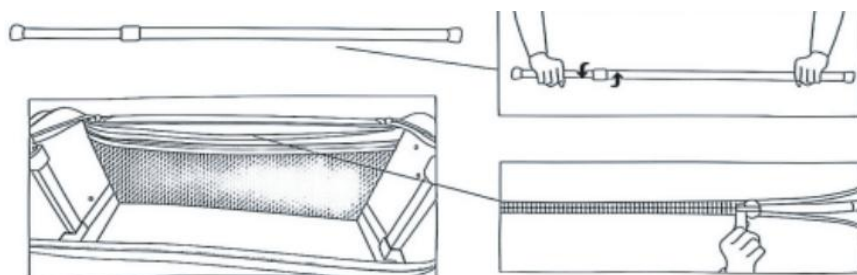

MAT-23, BLA-23 Hardware List

key	Description	Picture	Qty
A	White pole		2
B	Black Scalable Pipe		2
C	Top Rack		1
D	Privacy Shield		1

MAT-29A Hardware List

key	Description	Picture	Qty
A	White pole		2
B	Black Scalable Pipe		2
C	Swivel hangers screen		1
D	Privacy Shield		1

INSTALLATION INSTRUCTIONS

1. Fully unfold the main bag.

2. Find the front and rear zippers inside the main bag and open them. Insert two white poles separately to secure the main bag (rotate the white pole to increase the length and achieve the stability you desire) and then close the zipper.

3. Find the left and right insertable base inside the main bag and insert 2 black scalable pipe until the screws reach the plastic block of the base. (Tips: Extendable end facing up.)

4. Expand the scalable pipes upwards, and keep both sides level.