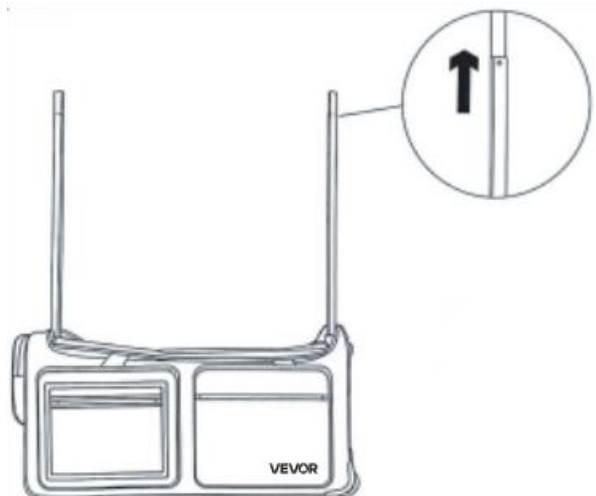

INSTALLATION INSTRUCTIONS

1. Fully unfold the main bag.

2. Find the front and rear zippers inside the main bag and open them. Insert two white poles separately to secure the main bag (rotate the white pole to increase the length and achieve the stability you desire) and then close the zipper.

3. Find the left and right insertable base inside the main bag and insert 2 black scalable pipe until the screws reach the plastic block of the base. (Tips: Extendable end facing up.)

4. Expand the scalable pipes upwards, and keep both sides level.