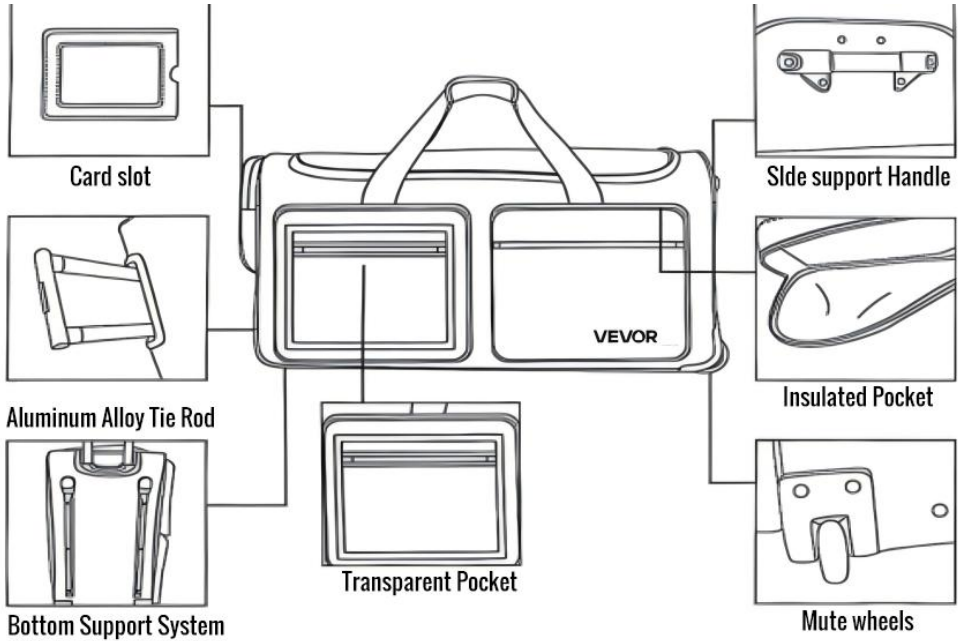

PRODUCTCOMPONENTS

Sac principal

BRI-23 , BRI-29 Liste du matériel

clé	Description	Image	Qté
UN	poteau blanc		2
B	Pipe Sca l abie noire		2
C	Panier supérieur		1
D	Bouclier de protection des données		1
E	Sacs à chaussures		1
F	miroir		1