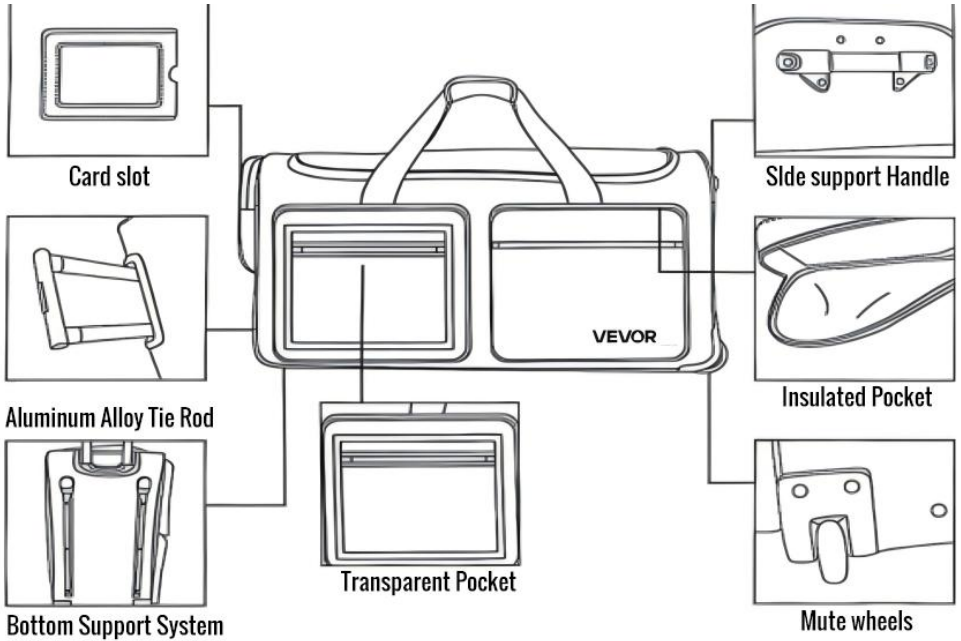

PRODUCTCOMPONENTS

Haupttasche

BRI-23 , BRI-29 Hardwareliste

Schlüssel	Beschreibung	Bild	Menge
A	Weißer Pfosten		2
B	Schwarze Scalabie - Pfeife		2
C	Oberes Rack		1
D	Datenschutzschild		1
E	Schuhbeutel		1