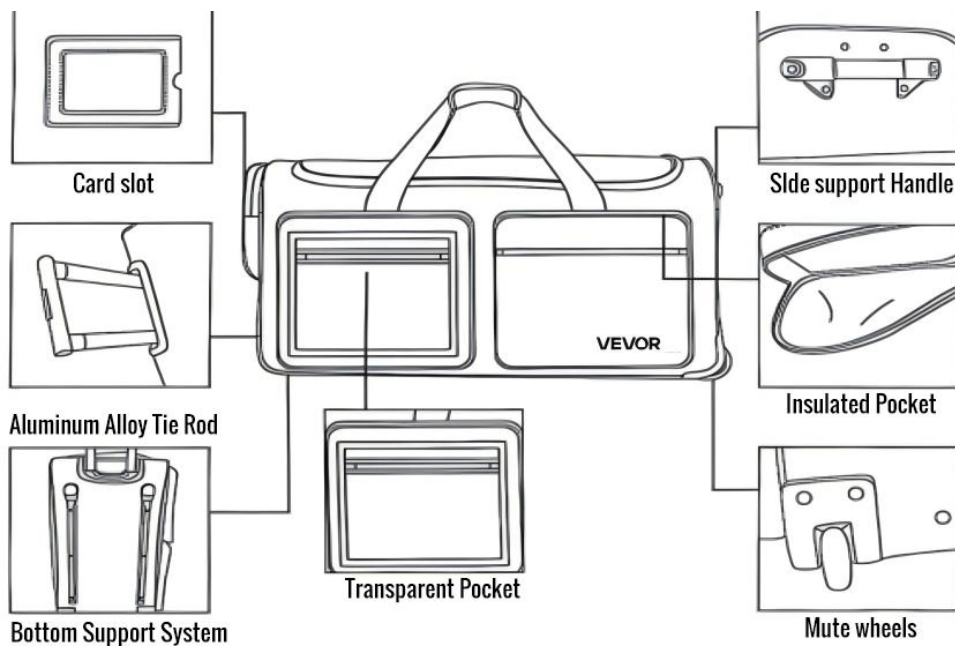

PRODUCTCOMPONENTS

Główna torba

BRI-23 , BRI-29 Lista sprzętu

klawisz	Opis	Zdjęcie	Ilość
A	Biały słup		2
B	Fajka Black Sca l abie		2
C	Górna półka		1
D	Tarcza Prywatności		1
mi	Torby na buty		1
F	lustro		1