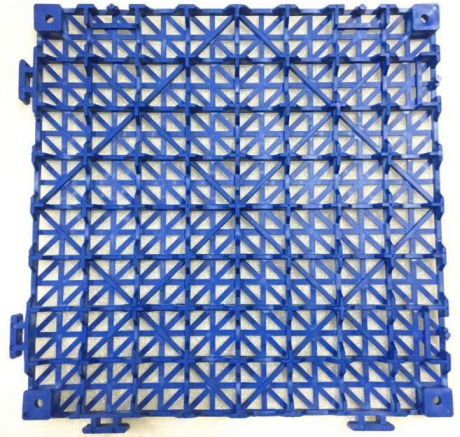

SAVE THESE INSTRUCTIONS

Model	30*30*1.5cm-B 30*30*1.5cm-G 30*30*1.5cm-U
Product Size	30*30*1.5cm
Materials	PVC
Color	Black,Grey,Blue

PRODUCT INTRODUCTION

Show the details below:

Front

Back

Clip

2 pieces lock-in together

Assembly display

Process Characteristics

- ◆ Material: PVC
- ◆ Size(Each tile): $30 \times 30 \times 1.5\text{cm}$
- ◆ Shape: square With lock-in system
- ◆ Color: black, grey, blue
- ◆ Package Included: 12pcs or 50pcs or 55pcs as you choose

Devant

Dos

Agrafe

2 pièces s'emboîtent ensemble

Affichage de l'assemblage

Caractéristiques du processus

Matériau : PVC

Taille (chaque tuile) : 30 × 30 × 1,5 cm