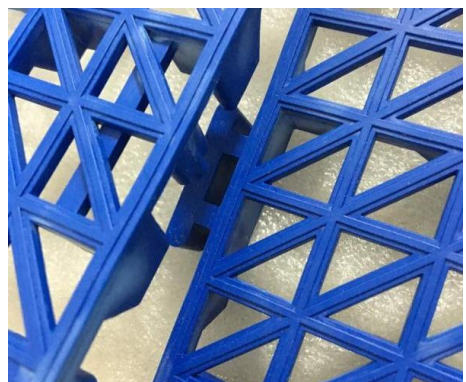

SAVE THESE INSTRUCTIONS

Model	30*30*1.5cm-B 30*30*1.5cm-G 30*30*1.5cm-U
Product Size	30*30*1.5cm
Materials	PVC
Color	Black,Grey,Blue

PRODUCT INTRODUCTION

Show the details below:

Front

Back

Clip

2 pieces lock-in together

Assembly display

Process Characteristics

- ◆ Material: PVC
- ◆ Size(Each tile): $30 \times 30 \times 1.5\text{cm}$
- ◆ Shape: square With lock-in system
- ◆ Color: black, grey, blue
- ◆ Package Included: 12pcs or 50pcs or 55pcs as you choose

Devant

Dos

Agrafe

2 pièces s'emboîtent ensemble

Affichage de l'assemblage

Caractéristiques du processus

Matériau : PVC

Taille (chaque tuile) : 30 × 30 × 1,5 cm