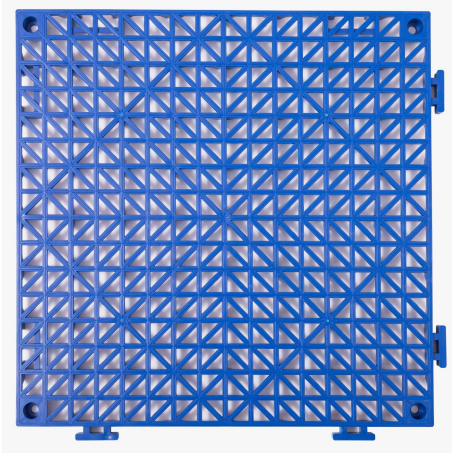

SAVE THESE INSTRUCTIONS

Model	30*30*1.5cm-B 30*30*1.5cm-G 30*30*1.5cm-U
Product Size	30*30*1.5cm
Materials	PVC
Color	Black,Grey,Blue

PRODUCT INTRODUCTION

Show the details below:

Front

Back

Clip

2 pieces lock-in together

Assembly display

Process Characteristics

- ◆ Material: PVC
- ◆ Size(Each tile): $30 \times 30 \times 1.5\text{cm}$
- ◆ Shape: square With lock-in system
- ◆ Color: black, grey, blue
- ◆ Package Included: 12pcs or 50pcs or 55pcs as you choose

Devant

Dos

Agrafe

2 pièces s'emboîtent ensemble

Affichage de l'assemblage

Caractéristiques du processus

Matériau : PVC

Taille (chaque tuile) : 30 × 30 × 1,5 cm