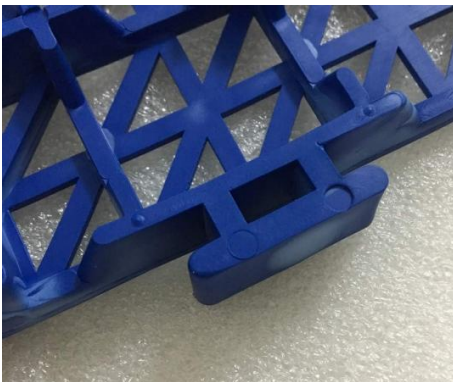

SAVE THESE INSTRUCTIONS

Model	30*30*1.5cm-B 30*30*1.5cm-G 30*30*1.5cm-U
Product Size	30*30*1.5cm
Materials	PVC
Color	Black,Grey,Blue

PRODUCT INTRODUCTION

Show the details below:

Front

Back

Clip

2 pieces lock-in together

Assembly display

Process Characteristics

- ◆ Material: PVC
- ◆ Size(Each tile): $30 \times 30 \times 1.5\text{cm}$
- ◆ Shape: square With lock-in system
- ◆ Color: black, grey, blue
- ◆ Package Included: 12pcs or 50pcs or 55pcs as you choose