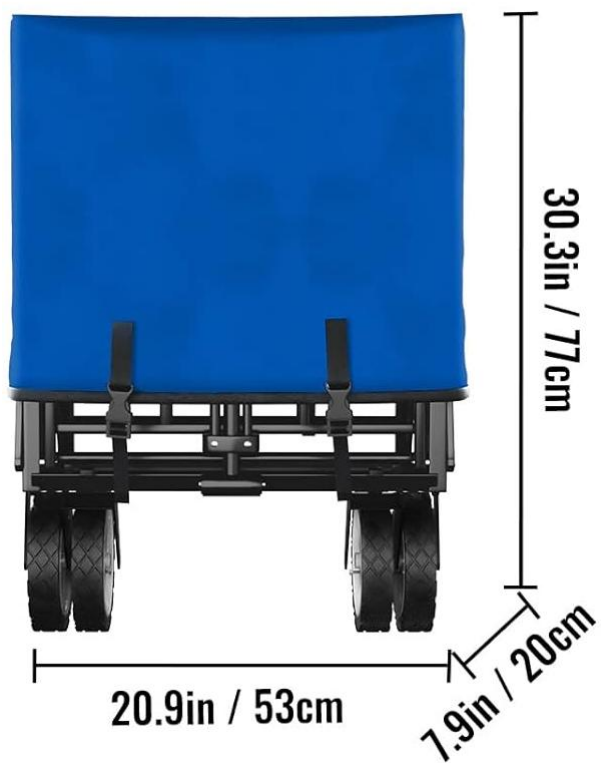

SAVE THESE INSTRUCTIONS

Product Description

Mold	Oxford cloth colour	Mountings	Load-bearing
KDTC-W6-1	Black+Grey	Elasticated Net	80Kg/176lb
KDTC-W6-2	Red+Grey	Elasticated Net	
KDTC-W6-3	Blue+Grey	Elasticated Net	
KDTC-W6-4	Orange+Grey	Elasticated Net	