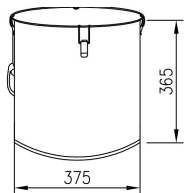

GLS-8GAL

Installation Steps

(Only for Fryer Grease Buckets with a base frame; Models such as: GLT-16GAL; GLT-10GAL; GLT-8GA)

No.	A	B	C	D	E	F
Name	Flat Washer	Nut	screw	Casters	Base	small Nut
Parts						
Quantity	4 PCS	4 PCS	4 PCS	4 PCS	2PCS	4PCS