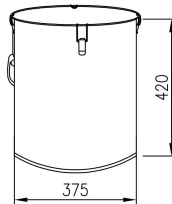

CAUTION HOT OIL

HANDLE WITH EXTREME CAUTION

Tipping Prevention

Place the Fryer Grease Bucket safely and securely, and do not place hot oil above 150 degrees Celsius.

When not in use clip the lid shut completely to avoid the potential danger of spilling oil.

Do not overfill: The oil level should be at least 1/2 inch below the top of the

Barrel Check: Please ensure handle screws are fully tightened prior to first use. DO NOT clean the oil drum with hard objects or steel balls.

Soaps/detergents/degreasers are bad for oil.

SAVE THESE INSTRUCTIONS

Product Information

GLS-10GAL