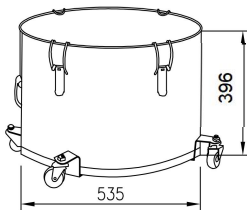

GLT-10GAL

GLS-8GAL

GLT-8GAL

Installation Steps

(Only for Fryer Grease Buckets with a base frame; Models such as: GLT-16GAL; GLT-10GAL; GLT-8GA)

No.	A	B	C	D	E	F
Name	Flat Washer	Nut	screw	Casters	Base	small Nut
Parts						
Quantity	4 PCS	4 PCS	4 PCS	4 PCS	2PCS	4PCS