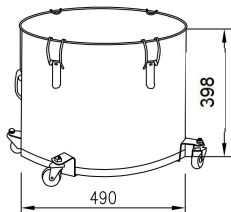

GLT-10GAL

GLS-8GAL

GLT-8GAL

Installation Steps

(Only for Fryer Grease Buckets with a base frame; Models such as: GLT-16GAL; GLT-10GAL; GLT-8GA)

No.	A	B	C	D	E	F
Name	Flat Washer	Nut	screw	Casters	Base	small Nut
Parts						
Quantity	4 PCS	4 PCS	4 PCS	4 PCS	2PCS	4PCS