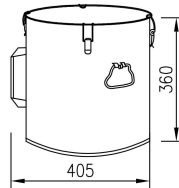

CAUTION HOT OIL

HANDLE WITH EXTREME CAUTION

Tipping Prevention

Place the Fryer Grease Bucket safely and securely, and do not place hot oil above 150 degrees Celsius.

When not in use clip the lid shut completely to avoid the potential danger of spilling oil.

Do not overfill: The oil level should be at least 1/2 inch below the top of the

Barrel Check: Please ensure handle screws are fully tightened prior to first use. DO NOT clean the oil drum with hard objects or steel balls.

Soaps/detergents/degreasers are bad for oil.

SAVE THESE INSTRUCTIONS

Product Information

GLB-8GAL