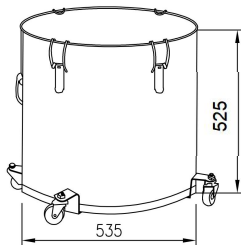

CAUTION HOT OIL

HANDLE WITH EXTREME CAUTION

Tipping Prevention

Place the Fryer Grease Bucket safely and securely, and do not place hot oil above 150 degrees Celsius.

When not in use clip the lid shut completely to avoid the potential danger of spilling oil.

Do not overfill: The oil level should be at least 1/2 inch below the top of the

Barrel Check: Please ensure handle screws are fully tightened prior to first use. DO NOT clean the oil drum with hard objects or steel balls.

Soaps/detergents/degreasers are bad for oil.

SAVE THESE INSTRUCTIONS

Product Information

GLT-16GAL