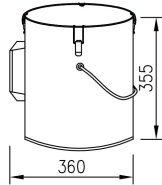

CAUTION HOT OIL

HANDLE WITH EXTREME CAUTION

Tipping Prevention

Place the Fryer Grease Bucket safely and securely, and do not place hot oil above 150 degrees Celsius.

When not in use clip the lid shut completely to avoid the potential danger of spilling oil.

Do not overfill: The oil level should be at least 1/2 inch below the top of the

Barrel Check: Please ensure handle screws are fully tightened prior to first use. DO NOT clean the oil drum with hard objects or steel balls.

Soaps/detergents/degreasers are bad for oil.

SAVE THESE INSTRUCTIONS

Product Information

GLB-6GAL