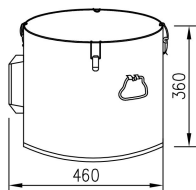

GLB-10GAL

Installation Steps

(Only for Fryer Grease Buckets with a base frame; Models such as: GLT-16GAL; GLT-10GAL; GLT-8GA)

No.	A	B	C	D	E	F
Name	Flat Washer	Nut	screw	Casters	Base	small Nut
Parts						
Quantity	4 PCS	4 PCS	4 PCS	4 PCS	2PCS	4PCS