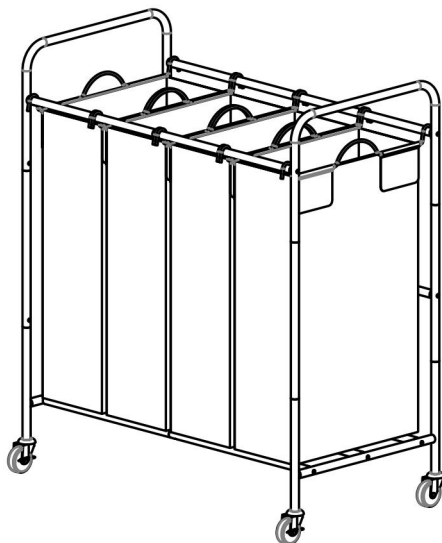

VEVOR®

TOUGH TOOLS, HALF PRICE

LAUNDRY SORTER CART

MODEL:FW-7665

NEED HELP? CONTACT US!

Have product questions? Need technical support? Please feel free to contact us: **Technical Support and E-Warranty Certificate**
www.vevor.com/support

This is the original instruction, please read all manual instructions carefully before operating. VEVOR reserves a clear interpretation of our user manual. The appearance of the product shall be subject to the product you received. Please forgive us that we won't inform you again if there are any technology or software updates on our product.