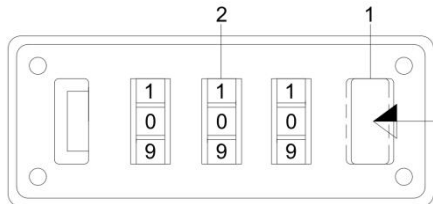

INSTRUCTIONS

Einfach einzustellen

Super einfach einzustellen Stauraum durch Verschieben der Trennwand.

**Nehmen Sie als Beispiel „
TM1162“.**

Beschreibung des Vorgangs zur Passwortsperre

1. Öffnen Sie zunächst das Schloss,
drücken Sie den Knopf „ 1 “ in
Pfeilrichtung, bis der zweite Schritt den
Phönixstopp abschließt.

2 . Drehen Sie das Zahnrad „ 1 “ .

Wählen Sie das gewünschte Passwort
aus. Vergessen Sie danach nicht Ihr
Passwort.

3. Jetzt können Sie die Taste „ 1

“ loslassen und erneut drücken, um zu
überprüfen, ob dieser Schritt
abgeschlossen ist und Sie die
Anwendung starten können