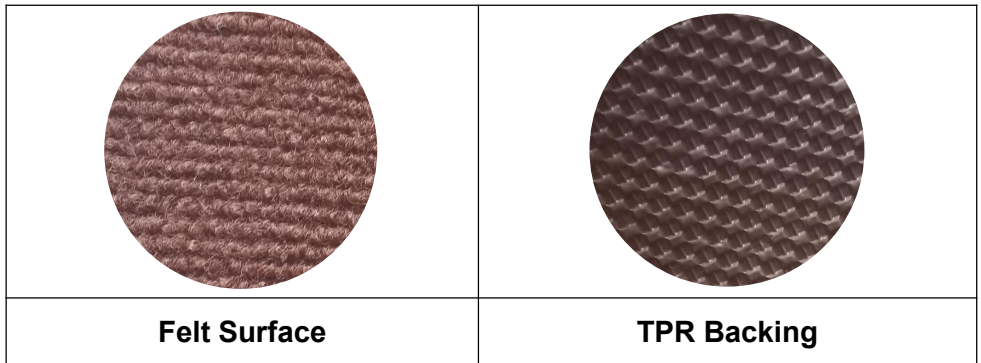

NOTICE: Please retain instructions for future needs.

Flammable: This product will ignite and burn if brought into contact with an open flame.

NO.	Model	Materials	Product Size(mm)	Thickness (mm)	Colour
1	JFX-1840-TH	POLYESTER FELT+TPR	1800*4000	5	Charcoal
2	JFX-1855-TH		1800*5500		
3	JFX-1870-TH		1800*7000		
4	JFX-1890-TH		1800*9000		
5	JFX-1811-TH		1800*11000		
6	JFX-1840-SZ		1800*4000		Dark Brown
7	JFX-1855-SZ		1800*5500		
8	JFX-1870-SZ		1800*7000		
9	JFX-1840-YH		1800*4000		Smoky Grey
10	JFX-1890-YH		1800*9000		
11	JFX-1811-YH		1800*11000		
12	JFX-1855-YH		1800*5500		
13	JFX-1870-YH		1800*7000		
14	JFX-1812-YH		1800*12000		Light Brown
15	JFX-1840-QZ		1800*4000		
16	JFX-1870-QZ		1800*7000		
17	JFX-1890-QZ		1800*9000		
18	JFX-1855-QZ		1800*5500		Blue
19	JFX-1890-L		1800*9000		
20	JFX-1811-L		1800*11000		
21	JFX-1840-L		1800*4000		
22	JFX-1816-L		1800*16000		
23	JFX-1855-L		1800*5500		
24	JFX-1815-L		1800*15000		
25	JFX-1812-L		1800*12000		
26	JFX-1870-L		1800*7000		

27	JFX-1840-H		1800*4000	Black
28	JFX-1855-H		1800*5500	
29	JFX-1870-H		1800*7000	
30	JFX-1890-H		1800*9000	

Material introduction

Process Characteristics

◆ Marine Carpet--Protects ship floor surface clean.

Note: Different visual angles and lights would make the color looks various on the carpet.

◆ Absorbent felt material : The ribbed texture on the surface increases friction, which not only avoids sliding but also maintains a soft feel even when you walk barefoot.