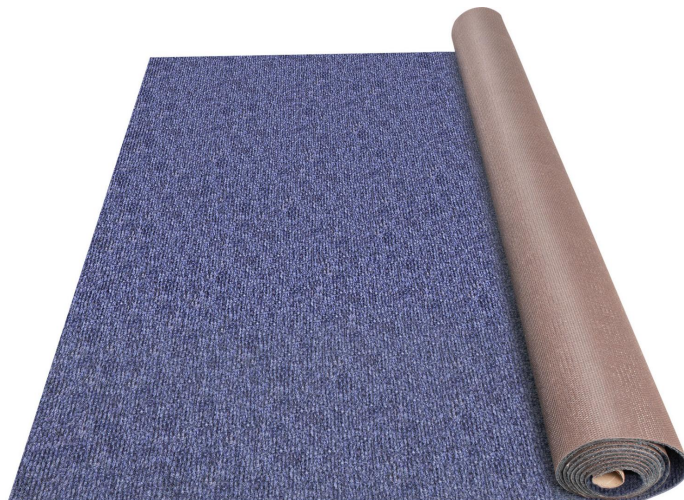

VEVOR®

TOUGH TOOLS, HALF PRICE

MARINE CARPET

MODEL:JFX

NEED HELP? CONTACT US!

Have product questions? Need technical support? Please feel free to contact us:

Technical Support and E-Warranty Certificate
www.vevor.com/support

This is the original instruction, please read all manual instructions carefully before operating. VEVOR reserves a clear interpretation of our user manual. The appearance of the product shall be subject to the product you received. Please forgive us that we won't inform you again if there are any technology or software updates on our product.