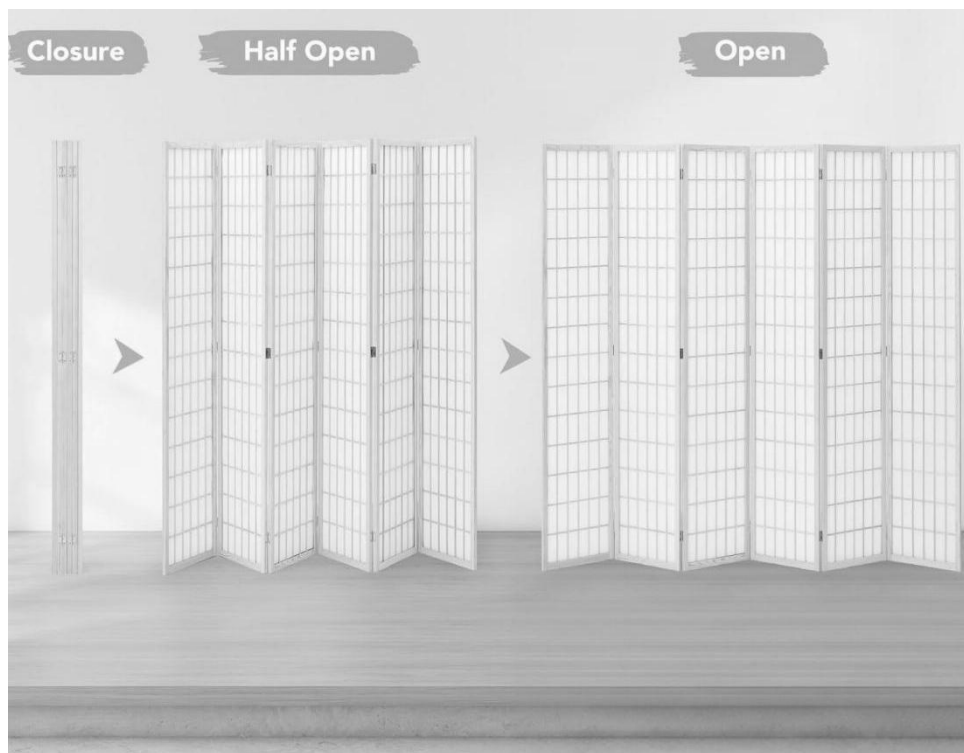

SAVE THESE INSTRUCTIONS

PRODUCT PARAMETER

	Model	Number of panels	Frame Color	Panel color matching	Product Size (mm)
1	SS-001-3P-BL	3	Black	Plain colour	1205*1700*18.5
2	SS-001-4P-BL	4	Black	Plain colour	1620*1700*18.5
3	SS-001-4P-NA	4	Wood color	Plain colour	1620*1700*18.5
4	SS-001-6P-NA	6	Wood color	Plain colour	2420*1700*18.5
5	SS-001-6P-BL	6	Black	Plain colour	2420*1700*18.5
6	SS-002-4Y-BL	4	Black	Cherry blossom pattern	1620*1700*18.5
7	SS-002-6Y-BL	6	Black	Cherry blossom pattern	2420*1700*18.5

INSTRUCTIONS

Easy To Adjust & Fold Up

Note: The picture is for reference only, the style is subject to the actual.

Applicable To Different Scenarios

Note: The picture is for reference only, the style is subject to the actual.