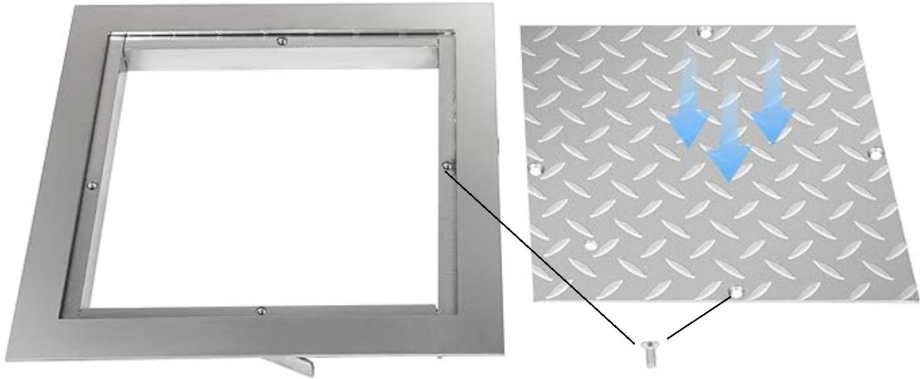

INSTRUCTIONS

For ease of use, the product is equipped with a detachable cover plate. Loosen the fixing screws, remove the cover plate, and clean the floor groove or sink through the opening.