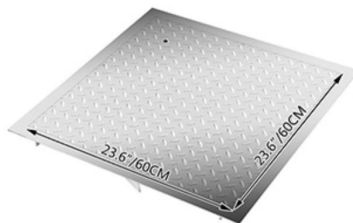

XSJ-23-G06