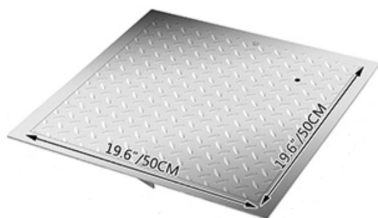

Warning-To reduce the risk of injury, users must read the instructions manual carefully.

WARNING

1. Be sure to wear gloves when using this product.
2. It is strictly prohibited to use the product beyond its load-bearing capacity.

DESCRIPTION

The item can be used as a block paving manhole cover on the boats and ships, mounted effortlessly on the decks or the inner floor of the ferry, capable of bearing a certain weight and sealed as a reliable closer.

These square manhole covers have appealing appearances and smooth surfaces. Raised stylish patterns of the steel plate significantly increase the friction when you walk over it.

PRODUCT PAREMETERS

Model	XSJ-23-G05	XSJ-23-G06
Cleaning port size	500×500mm	600×600mm
Load-bearing	3t	2.5t

XSJ-23-G05